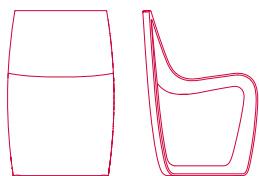

[Discover the new Sign Filo in chromed steel wire. Click here](#)

STRUCTURE

The single-material load-bearing structure is in polyethylene (PE), moulded with rotational moulding technology.

OUTDOOR USE

The particular resistance of polyethylene and its simple maintenance make Sign Matt perfect both indoors and outdoors.

A version with a dripping hole is available for both the chair and the armchair. The hole cap is in white for the white and cement finishes, in black for the mud, navy blue and corten finishes.

SIGN MATT

L48 D51.5 H74.5 cm
seat H47 cm
weight 10 kg

L72 D71 H62 cm
seat H38.5 cm
weight 20 kg

Position for outdoor use in
order to avoid rain water collection

Finishing

The number in the dot corresponds to the number of colour/material finish.