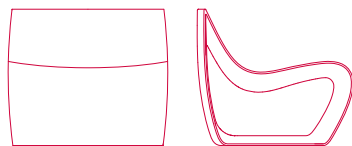

A version with a dripping hole is available for both the chair and the armchair. The hole cap is in white for the white and cement finishes, in black for the mud, navy blue and corten finishes.

SIGN MATT

L48 D51.5 H74.5 cm
seat H47 cm
weight 10 kg

L72 D71 H62 cm
seat H38.5 cm
weight 20 kg

Position for outdoor use in
order to avoid rain water collection

Finishing

The number in the dot corresponds to the number of colour/material finish.