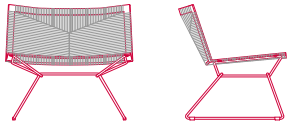

mdf italia

© COPYRIGHT 2022 MDF ITALIA SRL SOCIETA' UNIPERSONALE

2019

NEIL TWIST ARMCHAIR

Designed by Jean Marie Massaud

INDOOR AND OUTDOOR ARMCHAIR

TWIST: NEIL'S EVOLUTION. Gritty, versatile, vibrant, yet at the same time an icon of essentiality, in perfect harmony with MDF Italia's style. These are the main features of Neil armchair, that today comes in a brand new version: Neil twist Armchair, whose eloquent name makes us sense that the manually braided rope is the project's protagonist, with a key detail - the contrasting internal cross-stitch - that adds character to the overall view. But surprises do not end there for what represents the development of Neil armchair: in fact it is proposed in rope with five different colours, with base in white or black nickel round steel wire; with or without armrest.

In this new version, Jean Marie Massaud's chair is highly versatile: it can actually be used both indoors and outdoors, where its neutral or very bright colours will be outstanding in parks and private gardens, meeting places, hotels and public spaces.

[DOWNLOAD THE CATALOGUE](#)

SHELL

Load-bearing seating structure made of steel, woven with high-tenacity polyester cord, solution-dyed, guaranteeing high resistance to atmospheric agents, light, and abrasions, with stretch resistance. Sled-base made of steel rod. All Neil Twist models have a stitching detail in a contrasting colour, for all versions, in glossy anthracite colour. Variants and types: Matt ecru col.23 / Matt anthracite col.03 / Glossy silver grey col.04 / Glossy English green col.17 / Glossy orange col.11.

OUTDOOR USE

All the variants available, are perfect in both indoor and outdoor environments.

NEIL TWIST ARMCHAIR

LOW-BACKREST

no armrests

L75.2 D66 H71 cm seat H41.3 cm

with armrests

L79.6 D66 H71 cm seat H41.3 cm