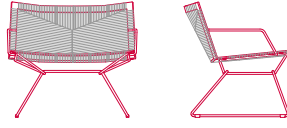

[DOWNLOAD THE CATALOGUE](#)

SHELL

Load-bearing seating structure made of steel, woven with high-tenacity polyester cord, solution-dyed, guaranteeing high resistance to atmospheric agents, light, and abrasions, with stretch resistance. Sled-base made of steel rod. All Neil Twist models have a stitching detail in a contrasting colour, for all versions, in glossy anthracite colour. Variants and types: Matt ecru col.23 / Matt anthracite col.03 / Glossy silver grey col.04 / Glossy English green col.17 / Glossy orange col.11.

OUTDOOR USE

All the variants available, are perfect in both indoor and outdoor environments.

NEIL TWIST ARMCHAIR

LOW-BACKREST

no armrests

L75.2 D66 H71 cm seat H41.3 cm

with armrests

L79.6 D66 H71 cm seat H41.3 cm