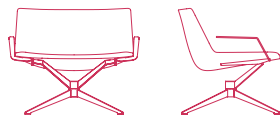

NEIL PREMIUM

4-POINTS STAR STEEL BASE WITH CANTILEVERED FRAME. 360° SWIVEL.

LOW-BACKREST

PADDED VERSION

**no armrests**

L78 D67 H69.5 cm seat H41 cm

**with armrests**

L86 D67 H69.5 cm seat H41 cm

COUNTER-SHELL VERSION

**no armrests**

L78 D67 H69.5 cm seat H41 cm

**with armrests**

L86 D67 H69.5 cm seat H41 cm

HIGH-BACKREST

**no armrests**

L78 D67 H95.5 cm seat H41 cm

**with armrests**

L86 D67 H95.5 cm seat H41 cm

**no armrests**

L78 D67 H95.5 cm seat H41 cm

**with armrests**

L86 D67 H95.5 cm seat H41 cm

4-POINTS STAR STEEL BASE WITH CENTRAL FRAME. 360° SWIVEL.

LOW-BACKREST