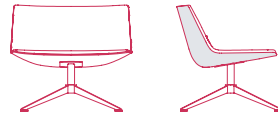

**with armrests**

L86 D67 H95.5 cm seat H41 cm

**no armrests**

L78 D67 H95.5 cm seat H41 cm

**with armrests**

L86 D67 H95.5 cm seat H41 cm

4-POINTS STAR STEEL BASE WITH CENTRAL FRAME. 360° SWIVEL.

LOW-BACKREST

PADDED VERSION

COUNTER-SHELL VERSION

**no armrests**  
L78 D67 H69.5 cm seat H41 cm

**no armrests**  
L78 D67 H69.5 cm seat H41 cm

**with armrests**  
L86 D67 H69.5 cm seat H41 cm

**with armrests**  
L86 D67 H69.5 cm seat H41 cm