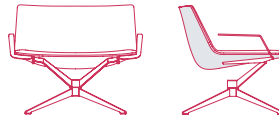

NEIL PREMIUM

4-POINTS STAR STEEL BASE WITH CANTILEVERED FRAME. 360° SWIVEL.

LOW-BACKREST

PADDED VERSION

**no armrests**

L78 D67 H69.5 cm seat H41 cm

**with armrests**

L86 D67 H69.5 cm seat H41 cm

COUNTER-SHELL VERSION

**no armrests**

L78 D67 H69.5 cm seat H41 cm

**with armrests**

L86 D67 H69.5 cm seat H41 cm

HIGH-BACKREST

**no armrests**

L78 D67 H95.5 cm seat H41 cm

**with armrests**

L86 D67 H95.5 cm seat H41 cm

**no armrests**

L78 D67 H95.5 cm seat H41 cm

**with armrests**

L86 D67 H95.5 cm seat H41 cm

4-POINTS STAR STEEL BASE WITH CENTRAL FRAME. 360° SWIVEL.

LOW-BACKREST