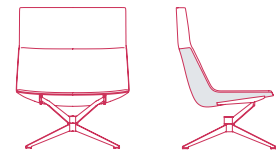

NEIL PREMIUM

4-POINTS STAR STEEL BASE WITH CANTILEVERED FRAME. 360° SWIVEL.

LOW-BACKREST

PADDED VERSION

**no armrests**

L78 D67 H69.5 cm seat H41 cm

**with armrests**

L86 D67 H69.5 cm seat H41 cm

COUNTER-SHELL VERSION

**no armrests**

L78 D67 H69.5 cm seat H41 cm

**with armrests**

L86 D67 H69.5 cm seat H41 cm

HIGH-BACKREST

**no armrests**

L78 D67 H95.5 cm seat H41 cm

**with armrests**

L86 D67 H95.5 cm seat H41 cm

**no armrests**

L78 D67 H95.5 cm seat H41 cm

**with armrests**

L86 D67 H95.5 cm seat H41 cm

4-POINTS STAR STEEL BASE WITH CENTRAL FRAME. 360° SWIVEL.

LOW-BACKREST

PADDED VERSION

COUNTER-SHELL VERSION

**no armrests**  
L78 D67 H69.5 cm seat H41 cm

**no armrests**  
L78 D67 H69.5 cm seat H41 cm

**with armrests**  
L86 D67 H69.5 cm seat H41 cm

**with armrests**  
L86 D67 H69.5 cm seat H41 cm