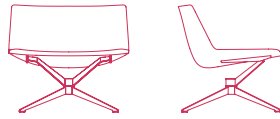

## BASES

. FOUR POINTS STAR PREMIUM: 4-points star steel base with cantilevered frame, matt powder painted white, bronze and black nickel. 360° swivel;

. FOUR POINTS STAR BASIC: 4-points star steel base with central frame, matt powder painted white, bronze and black nickel. 360° swivel.

NEIL PREMIUM

4-POINTS STAR STEEL BASE WITH CANTILEVERED FRAME. 360° SWIVEL.

LOW-BACKREST

PADDED VERSION

**no armrests**

L78 D67 H69.5 cm seat H41 cm

**with armrests**

L86 D67 H69.5 cm seat H41 cm