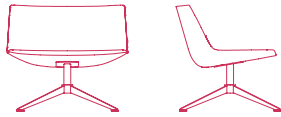

**with armrests**

L86 D67 H95.5 cm seat H41 cm

**no armrests**

L78 D67 H95.5 cm seat H41 cm

**with armrests**

L86 D67 H95.5 cm seat H41 cm

4-POINTS STAR STEEL BASE WITH CENTRAL FRAME. 360° SWIVEL.

LOW-BACKREST

PADDED VERSION

COUNTER-SHELL VERSION

**no armrests**  
L78 D67 H69.5 cm seat H41 cm

**no armrests**  
L78 D67 H69.5 cm seat H41 cm

**with armrests**  
L86 D67 H69.5 cm seat H41 cm

**with armrests**  
L86 D67 H69.5 cm seat H41 cm

HIGH-BACKREST

**no armrests**  
L78 D67 H95.5 cm seat H41 cm

**no armrests**  
L78 D67 H95.5 cm seat H41 cm

**with armrests**  
L86 D67 H95.5 cm seat H41 cm

**with armrests**  
L86 D67 H95.5 cm seat H41 cm