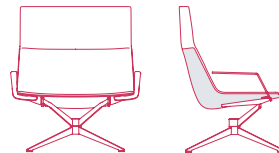

NEIL PREMIUM

4-POINTS STAR STEEL BASE WITH CANTILEVERED FRAME. 360° SWIVEL.

LOW-BACKREST

PADDED VERSION

**no armrests**

L78 D67 H69.5 cm seat H41 cm

**with armrests**

L86 D67 H69.5 cm seat H41 cm

COUNTER-SHELL VERSION

**no armrests**

L78 D67 H69.5 cm seat H41 cm

**with armrests**

L86 D67 H69.5 cm seat H41 cm

HIGH-BACKREST

**no armrests**

L78 D67 H95.5 cm seat H41 cm

**with armrests**

L86 D67 H95.5 cm seat H41 cm

**no armrests**

L78 D67 H95.5 cm seat H41 cm

**with armrests**

L86 D67 H95.5 cm seat H41 cm

4-POINTS STAR STEEL BASE WITH CENTRAL FRAME. 360° SWIVEL.

LOW-BACKREST