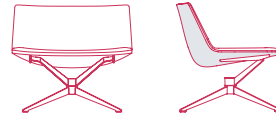

NEIL PREMIUM

4-POINTS STAR STEEL BASE WITH CANTILEVERED FRAME. 360° SWIVEL.

LOW-BACKREST

PADDED VERSION

**no armrests**

L78 D67 H69.5 cm seat H41 cm

**with armrests**

L86 D67 H69.5 cm seat H41 cm

COUNTER-SHELL VERSION

**no armrests**

L78 D67 H69.5 cm seat H41 cm

**with armrests**

L86 D67 H69.5 cm seat H41 cm

HIGH-BACKREST

**no armrests**

L78 D67 H95.5 cm seat H41 cm

**with armrests**

L86 D67 H95.5 cm seat H41 cm

**no armrests**

L78 D67 H95.5 cm seat H41 cm

**with armrests**

L86 D67 H95.5 cm seat H41 cm

4-POINTS STAR STEEL BASE WITH CENTRAL FRAME. 360° SWIVEL.

LOW-BACKREST