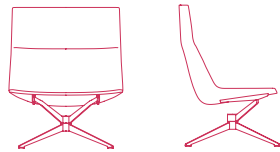

NEIL PREMIUM

4-POINTS STAR STEEL BASE WITH CANTILEVERED FRAME. 360° SWIVEL.

LOW-BACKREST

PADDED VERSION

**no armrests**

L78 D67 H69.5 cm seat H41 cm

**with armrests**

L86 D67 H69.5 cm seat H41 cm

COUNTER-SHELL VERSION

**no armrests**

L78 D67 H69.5 cm seat H41 cm

**with armrests**

L86 D67 H69.5 cm seat H41 cm

HIGH-BACKREST

**no armrests**

L78 D67 H95.5 cm seat H41 cm

**with armrests**

L86 D67 H95.5 cm seat H41 cm

**no armrests**

L78 D67 H95.5 cm seat H41 cm

**with armrests**

L86 D67 H95.5 cm seat H41 cm

4-POINTS STAR STEEL BASE WITH CENTRAL FRAME. 360° SWIVEL.

LOW-BACKREST