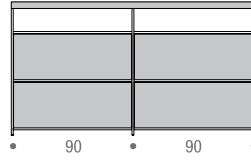

CONFIGURATIONS

Composition SB-1 dimensions L184 D39 H64/H100 cm

Composition SB-2 dimensions L244 D39 H64/H100 cm

Composition SB-3 dimensions L276 D39 H64/H100 cm

Composition SB-4 dimensions L366 D39 H64/H100 cm

CABINETS D39

Cabinets L90 or 120 cm, with flap door or with two drawers, mandatory to be added to the composition:

Sideboard SB-1 L184 H64 order 2 cabinets L90 cm; L184 H100 order 4 cabinets L90 cm

Sideboard SB-2 L244 H64 order 2 cabinets L120 cm; L244 H100 order 4 cabinets L120 cm

Sideboard SB-3 L276 H64 order 3 cabinets L90 cm; L276 H100 order 6 cabinets L90 cm

Sideboard SB-4 L366 H64 order 3 cabinets L120 cm; L366 H100 order 6 cabinets L120 cm

These cabinets are positioned at free choice inside the structure.

They are built in medium density wood fibreboard, available in a matt lacquered finish in colours: white, pearl nickel and shadow grey, or in natural black wood.

MINIMA 3.0 SIDEBOARD

composition SB-1 L184 D39 H64 cm
2 cabinets L90 to be added (mandatory)