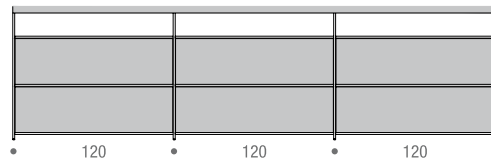

composition SB-4 L366 D39 H100 cm
6 cabinets L120 to be added (mandatory)