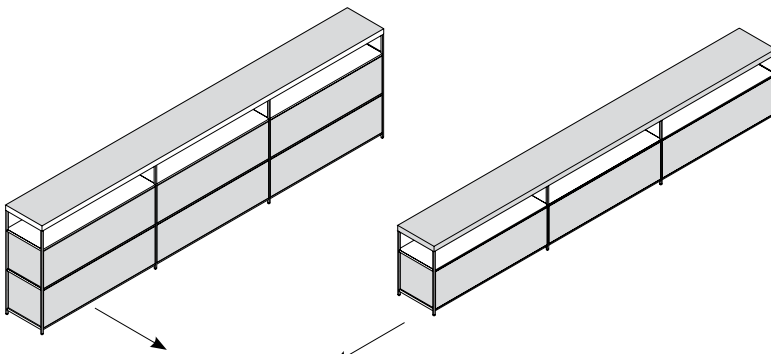

CABINETS D39 FOR MINIMA 3.0 SIDEBOARD WITH FLAP OPENING DOOR OR DRAWERS L90/120 MANDATORY TO BE ADDED