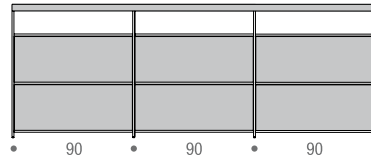

composition SB-3 L276 D39 H100 cm
6 cabinets L90 to be added (mandatory)