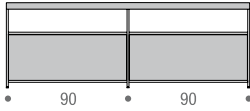

CONFIGURATIONS

Composition SB-1 dimensions L184 D39 H64/H100 cm

Composition SB-2 dimensions L244 D39 H64/H100 cm

Composition SB-3 dimensions L276 D39 H64/H100 cm

Composition SB-4 dimensions L366 D39 H64/H100 cm

CABINETS D39

Cabinets L90 or 120 cm, with flap door or with two drawers, mandatory to be added to the composition:

Sideboard SB-1 L184 H64 order 2 cabinets L90 cm; L184 H100 order 4 cabinets L90 cm

Sideboard SB-2 L244 H64 order 2 cabinets L120 cm; L244 H100 order 4 cabinets L120 cm

Sideboard SB-3 L276 H64 order 3 cabinets L90 cm; L276 H100 order 6 cabinets L90 cm

Sideboard SB-4 L366 H64 order 3 cabinets L120 cm; L366 H100 order 6 cabinets L120 cm

These cabinets are positioned at free choice inside the structure.

They are built in medium density wood fibreboard, available in a matt lacquered finish in colours: white, pearl nickel and shadow grey, or in natural black wood.

MINIMA 3.0 SIDEBOARD

composition SB-1 L184 D39 H64 cm
2 cabinets L90 to be added (mandatory)