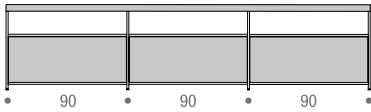

CONFIGURATIONS

Composition SB-1 dimensions L184 D39 H64/H100 cm

Composition SB-2 dimensions L244 D39 H64/H100 cm

Composition SB-3 dimensions L276 D39 H64/H100 cm

Composition SB-4 dimensions L366 D39 H64/H100 cm

Sideboard SB-3 L276 H64 order 3 cabinets L90 cm; L276 H100 order 6 cabinets L90 cm

Sideboard SB-4 L366 H64 order 3 cabinets L120 cm; L366 H100 order 6 cabinets L120 cm

These cabinets are positioned at free choice inside the structure.

They are built in medium density wood fibreboard, available in a matt lacquered finish in colours: white, pearl nickel and shadow grey, or in natural black wood.

MINIMA 3.0 SIDEBOARD

composition SB-1 L184 D39 H64 cm
2 cabinets L90 to be added (mandatory)

composition SB-1 L184 D39 H100 cm
4 cabinets L90 to be added (mandatory)

composition SB-2 L244 D39 H64 cm
2 cabinets L120 to be added (mandatory)

composition SB-2 L244 D39 H100 cm
4 cabinets L120 to be added (mandatory)