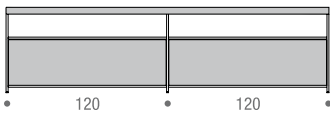

CONFIGURATIONS

Composition SB-1 dimensions L184 D39 H64/H100 cm

Composition SB-2 dimensions L244 D39 H64/H100 cm

Composition SB-3 dimensions L276 D39 H64/H100 cm

Composition SB-4 dimensions L366 D39 H64/H100 cm

Sideboard SB-3 L276 H64 order 3 cabinets L90 cm; L276 H100 order 6 cabinets L90 cm

Sideboard SB-4 L366 H64 order 3 cabinets L120 cm; L366 H100 order 6 cabinets L120 cm

These cabinets are positioned at free choice inside the structure.

They are built in medium density wood fibreboard, available in a matt lacquered finish in colours: white, pearl nickel and shadow grey, or in natural black wood.

MINIMA 3.0 SIDEBOARD

composition SB-1 L184 D39 H64 cm
2 cabinets L90 to be added (mandatory)

composition SB-1 L184 D39 H100 cm
4 cabinets L90 to be added (mandatory)

composition SB-2 L244 D39 H64 cm
2 cabinets L120 to be added (mandatory)

composition SB-2 L244 D39 H100 cm
4 cabinets L120 to be added (mandatory)