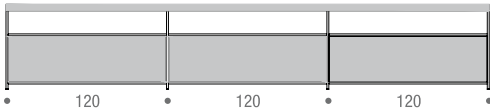

Double-sided, this sideboard can also be placed in the center of the room to divide the spaces.

Available in 8 configurations with a height of 64 or 100 cm and in 4 colours - white, graphite gray, shadow grey and pearl nickel - it is equipped with a material top made of Italian walnut or reconstructed White Carrara and reconstructed Black Ebony marble and is equipped with containers or drawers.

They are built in medium density wood fibreboard, available in a matt lacquered finish in colours: white, pearl nickel and shadow grey, or in natural black wood.

MINIMA 3.0 SIDEBOARD

composition SB-1 L184 D39 H64 cm
2 cabinets L90 to be added (mandatory)

composition SB-1 L184 D39 H100 cm
4 cabinets L90 to be added (mandatory)

composition SB-2 L244 D39 H64 cm
2 cabinets L120 to be added (mandatory)

composition SB-2 L244 D39 H100 cm
4 cabinets L120 to be added (mandatory)

composition SB-3 L276 D39 H64 cm
3 cabinets L90 to be added (mandatory)

composition SB-3 L276 D39 H100 cm
6 cabinets L90 to be added (mandatory)

composition SB-4 L366 D39 H64 cm
3 cabinets L120 to be added (mandatory)