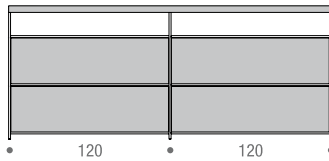

composition SB-2 L244 D39 H100 cm
4 cabinets L120 to be added (mandatory)