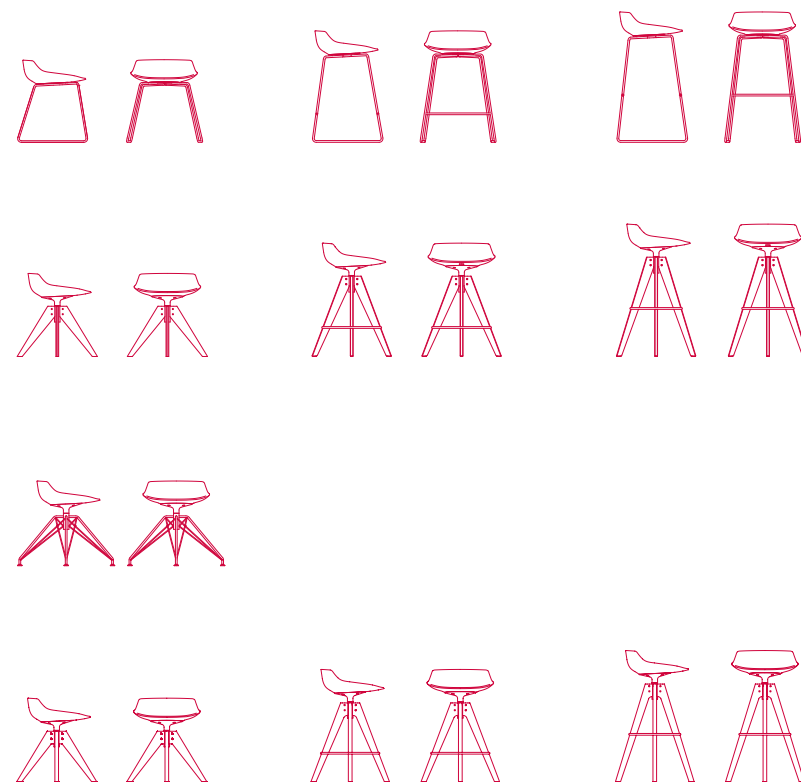

FLOW STOOL

WHITE OR BLACK SHELL

OPTIONS

sled base
L52 D48 cm
seat H44 / H65 / H78 cm

VN 4-legged steel base
L56 D56 seat H44 cm
L54 D54 seat H65 / 78 cm

LEM 4-legged base
L65 D65 seat H44 cm

VN 4-legged oak base
L56 D56 seat H44 cm
L54 D54 seat H65 / H78 cm