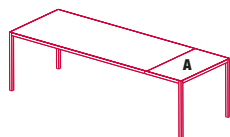

## TOPS

The laminate tabletops and extension tops in Fenix are built-in and are reinforced internally by 8mm thick aluminium sheets.

The tables are available with one or two extension tops.

## EXAMPLES

According to the customer's needs, the nominal length of the table can be increased from 50 (A) to 100 (A+B) cm.