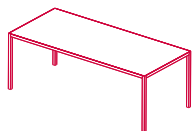

EXTENSION

H72 H75 cm	extension
W90 L160	W90 L210 / 260
W90 L180	W90 L230 / 280
W90 L200	W90 L250 / 300
W98 L160	W98 L210 / 260
W98 L180	W98 L230 / 280
W98 L200	W98 L250 / 300