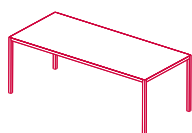

EXAMPLES

According to the customer's needs, the nominal length of the table can be increased from 50 (A) to 100 (A+B) cm.