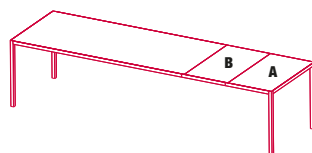

## TOPS

The laminate tabletops and extension tops in Fenix are built-in and are reinforced internally by 8mm thick aluminium sheets.

The tables are available with one or two extension tops.

## EXAMPLES

According to the customer's needs, the nominal length of the table can be increased from 50 (A) to 100 (A+B) cm.