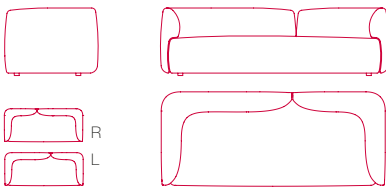

## COSY LOW TABLE 1

Structure and finish: Cosy Low Table 1 produced in curved aluminium, thickness 6mm, matt painted with epoxy powders in the colours white or graphite grey.

**2S SOFA**

L195 D100 cm  
low back H70 / high back H80 cm  
seat H40 D85 cm

**PADDED MODULAR ELEMENT S**

L175 D100 H70 cm  
seat H40 D85 cm

**3S SOFA**

L235 D100 cm  
low back H70 / high back H80 cm  
seat H40 D85 cm

**PADDED MODULAR ELEMENT M**

L185 D100 cm  
low back H70 / high back H80 cm  
seat H40 D85 cm