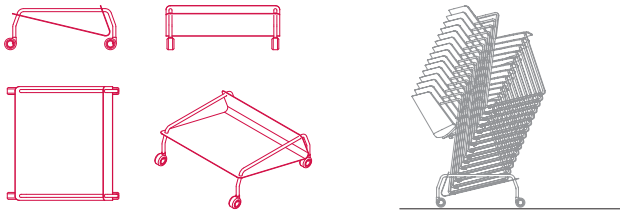

Versions with 4-legged round-shaped base, sled bases and 4-legged tapered base are stackable.

ACCESSORIES

- . Trolley: maximum capacity 15 pieces;
- . Hook for sled base (2 pcs), for 4-legged base and for 4-legged tapered base: dedicated hooking system for seat alignment;
- . Place marker: numbering system with magnet hook, for 4-legged round-shaped base and sled base;
- . Padded Pad: thermoformed cushion, with BS flame-retardant polyurethane padding and combined with welded fabric; This technical manufacturing detail enhances both graphics and padding with a 3D effect, ensuring quality and a long lasting product.

WHITE OR BLACK SHELL

OPTIONS

STACKABILITY

4-legged round-shaped base
L57.6 D55 H78 cm
seat H46.1 cm

x 6 The cart allows stacking up to 15 pcs.

sled base
L59.2 D55 H78 cm
seat H46.1 cm

x 6 The cart allows stacking up to 15 pcs.

sled base with armrests
L59.2 D55 H78 cm
seat H46.1 cm

x 6 The cart allows stacking up to 15 pcs.

sled base with table
L62 D55 H78 cm
open table L62 P62 H78
seat H46.1 cm

x 6

4-legged tapered base
L58 D55 H78 cm
seat H46.1 cm

x 6 The cart allows stacking up to 15 pcs.

4-legged oak base
L50 D55 H78 cm
seat H46.1 cm

padded pad
L47 P43 H1.6

trolley (max 15 pcs)
L67 P65.8 H26

marker
for 4-legged round-shaped base and sled base

hook for sled base (2 pcs)
L6.8 D4.8 H1.5