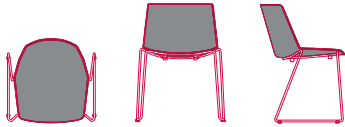

ACCESSORIES

- Injection moulded under-seat for better stacking.
- Hook for sled base, 4-legged base and 4-legged tapered base: dedicated hooking system for seat alignment, made of stiff PA6 plastic, in the colours white and black.
- Place marker: dedicated numbering system with magnet hook, in stiff PA6 plastic, in the colours white and black. For 4-legged round-shaped base and sled base.

PADDED SHELL

OPTIONS

4-legged round-shaped base
L57.6 D55 H78 cm
seat H46.7 cm

sled base
L59.2 D55 H78 cm
seat H46.7 cm

sled base with armrests
L59.2 D55 H78 cm
seat H46.7 cm

sled base with table
L62 D55 H78 cm
open table L62 P62 H78
seat H46.7 cm