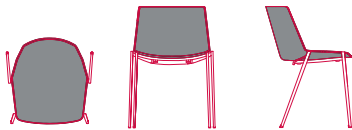

PADDED SHELL

OPTIONS

4-legged round-shaped base
L57.6 D55 H78 cm
seat H46.7 cm

sled base
L59.2 D55 H78 cm
seat H46.7 cm

sled base with armrests
L59.2 D55 H78 cm
seat H46.7 cm

sled base with table
L62 D55 H78 cm
open table L62 P62 H78
seat H46.7 cm