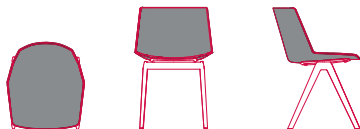

PADDED SHELL