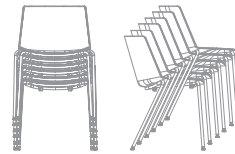

Versions with 4-legged round-shaped base, sled bases and 4-legged tapered base are stackable.

ACCESSORIES

- . Trolley: maximum capacity 15 pieces;
- . Hook for sled base (2 pcs), for 4-legged base and for 4-legged tapered base: dedicated hooking system for seat alignment;
- . Place marker: numbering system with magnet hook, for 4-legged round-shaped base and sled base;
- . Padded Pad: thermoformed cushion, with BS flame-retardant polyurethane padding and combined with welded fabric; This technical manufacturing detail enhances both graphics and padding with a 3D effect, ensuring quality and a long lasting product.

WHITE OR BLACK SHELL

OPTIONS

STACKABILITY

4-legged round-shaped base
L57.6 D55 H78 cm
seat H46.1 cm

x 6 The cart allows stacking up to 15 pcs.

sled base
L59.2 D55 H78 cm
seat H46.1 cm

x 6 The cart allows stacking up to 15 pcs.

sled base with armrests
L59.2 D55 H78 cm
seat H46.1 cm

x 6 The cart allows stacking up to 15 pcs.

sled base with table
L62 D55 H78 cm
open table L62 P62 H78
seat H46.1 cm

x 6

4-legged tapered base
L58 D55 H78 cm
seat H46.1 cm