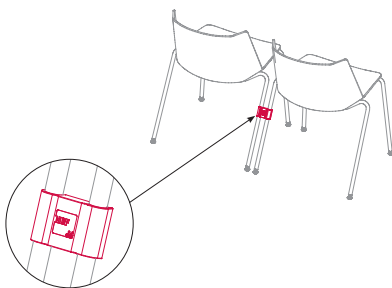

hook for 4-legged base
L7.4 D5 H2.2