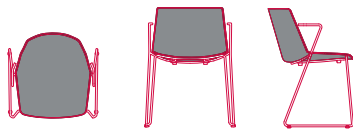

BASES

Bases available:

- 4-legged round-shaped base in steel tube, painted matt white, matt graphite grey or chrome-plated.
- Sled base in steel wire, painted matt white, matt graphite grey or chrome-plated.
- Sled base in steel wire with armrests, painted matt white, matt graphite grey or chrome-plated.
- Sled base in steel wire with armrests and table, painted matt white, matt graphite grey or chrome-plated. HPL 10mm thick table arm is available in matt white or matt black.
- 4-legged tapered base with injection-moulded tube in rectangular section, painted matt white, matt graphite grey or bright black chrome and gold.
- 4-legged base in solid oak with a natural, bleached or brown finish.

ACCESSORIES

- Injection moulded under-seat for better stacking.
- Hook for sled base, 4-legged base and 4-legged tapered base: dedicated hooking system for seat alignment, made of stiff PA6 plastic, in the colours white and black.
- Place marker: dedicated numbering system with magnet hook, in stiff PA6 plastic, in the colours white and black. For 4-legged round-shaped base and sled base.

PADDED SHELL

OPTIONS

4-legged round-shaped base
L57.6 D55 H78 cm
seat H46.7 cm

sled base
L59.2 D55 H78 cm
seat H46.7 cm

sled base with armrests
L59.2 D55 H78 cm
seat H46.7 cm

sled base with table
L62 D55 H78 cm
open table L62 P62 H78
seat H46.7 cm