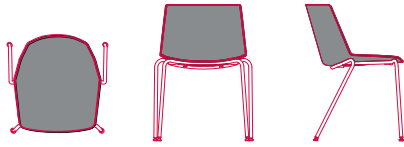

BASES

Bases available:

- 4-legged round-shaped base in steel tube, painted matt white, matt graphite grey or chrome-plated.
- Sled base in steel wire, painted matt white, matt graphite grey or chrome-plated.
- Sled base in steel wire with armrests, painted matt white, matt graphite grey or chrome-plated.
- Sled base in steel wire with armrests and table, painted matt white, matt graphite grey or chrome-plated. HPL 10mm thick table arm is available in matt white or matt black.
- 4-legged tapered base with injection-moulded tube in rectangular section, painted matt white, matt graphite grey or bright black chrome and gold.
- 4-legged base in solid oak with a natural, bleached or brown finish.

ACCESSORIES

- Injection moulded under-seat for better stacking.
- Hook for sled base, 4-legged base and 4-legged tapered base: dedicated hooking system for seat alignment, made of stiff PA6 plastic, in the colours white and black.
- Place marker: dedicated numbering system with magnet hook, in stiff PA6 plastic, in the colours white and black. For 4-legged round-shaped base and sled base.

PADDED SHELL

OPTIONS

4-legged round-shaped base
L57.6 D55 H78 cm
seat H46.7 cm

sled base
L59.2 D55 H78 cm
seat H46.7 cm

sled base with armrests
L59.2 D55 H78 cm
seat H46.7 cm

sled base with table
L62 D55 H78 cm
open table L62 P62 H78
seat H46.7 cm