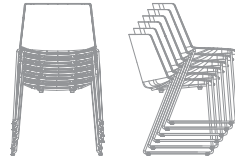

Versions with 4-legged round-shaped base, sled bases and 4-legged tapered base are stackable.

ACCESSORIES

- . Trolley: maximum capacity 15 pieces;
- . Hook for sled base (2 pcs), for 4-legged base and for 4-legged tapered base: dedicated hooking system for seat alignment;
- . Place marker: numbering system with magnet hook, for 4-legged round-shaped base and sled base;
- . Padded Pad: thermoformed cushion, with BS flame-retardant polyurethane padding and combined with welded fabric; This technical manufacturing detail enhances both graphics and padding with a 3D effect, ensuring quality and a long lasting product.

WHITE OR BLACK SHELL

OPTIONS

STACKABILITY

4-legged round-shaped base
L57.6 D55 H78 cm
seat H46.1 cm

x 6 The cart allows stacking up to 15 pcs.

sled base
L59.2 D55 H78 cm
seat H46.1 cm

x 6 The cart allows stacking up to 15 pcs.

sled base with armrests
L59.2 D55 H78 cm
seat H46.1 cm

x 6 The cart allows stacking up to 15 pcs.

sled base with table
L62 D55 H78 cm
open table L62 P62 H78
seat H46.1 cm

x 6

4-legged tapered base
L58 D55 H78 cm
seat H46.1 cm

x 6 The cart allows stacking up to 15 pcs.

4-legged oak base
L50 D55 H78 cm
seat H46.1 cm

padded pad
L47 P43 H1.6

trolley (max 15 pcs)
L67 P65.8 H26

marker
for 4-legged round-shaped base and sled base

hook for sled base (2 pcs)
L6.8 D4.8 H1.5