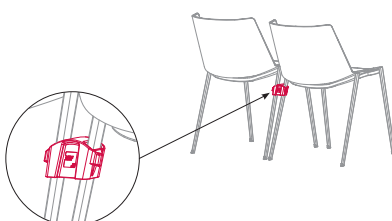

hook for 4-legged tapered base
L10.6 D6.7 H3