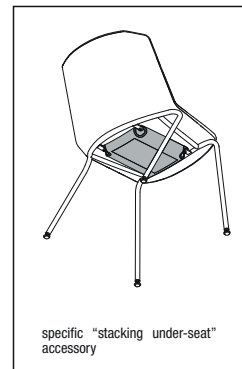

ACCESSORIES

- Injection moulded under-seat for better stacking.
- Hook for sled base, 4-legged base and 4-legged tapered base: dedicated hooking system for seat alignment, made of stiff PA6 plastic, in the colours white and black.
- Place marker: dedicated numbering system with magnet hook, in stiff PA6 plastic, in the colours white and black. For 4-legged round-shaped base and sled base.

PADDED SHELL

OPTIONS

4-legged round-shaped base
L57.6 D55 H78 cm
seat H46.7 cm

sled base
L59.2 D55 H78 cm
seat H46.7 cm

sled base with armrests
L59.2 D55 H78 cm
seat H46.7 cm

sled base with table
L62 D55 H78 cm
open table L62 P62 H78
seat H46.7 cm

4-legged tapered base
L58 D55 H78 cm
seat H46.7 cm

4-legged oak base
L50 D55 H78 cm
seat H46.7 cm

STACKABILITY

max 4 pcs for:
4-legged round-shaped base, sled
base, sled base with armrests, sled
base with table, 4-legged tapered base
(excluding the wooden base)