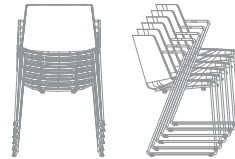

Versions with 4-legged round-shaped base, sled bases and 4-legged tapered base are stackable.

ACCESSORIES

- . Trolley: maximum capacity 15 pieces;
- . Hook for sled base (2 pcs), for 4-legged base and for 4-legged tapered base: dedicated hooking system for seat alignment;
- . Place marker: numbering system with magnet hook, for 4-legged round-shaped base and sled base;
- . Padded Pad: thermoformed cushion, with BS flame-retardant polyurethane padding and combined with welded fabric; This technical manufacturing detail enhances both graphics and padding with a 3D effect, ensuring quality and a long lasting product.

WHITE OR BLACK SHELL

OPTIONS

STACKABILITY

4-legged round-shaped base
L57.6 D55 H78 cm
seat H46.1 cm

x 6 The cart allows stacking up to 15 pcs.

sled base
L59.2 D55 H78 cm
seat H46.1 cm

x 6 The cart allows stacking up to 15 pcs.

sled base with armrests
L59.2 D55 H78 cm
seat H46.1 cm

x 6 The cart allows stacking up to 15 pcs.

sled base with table
L62 D55 H78 cm
open table L62 P62 H78
seat H46.1 cm

x 6

4-legged tapered base
L58 D55 H78 cm
seat H46.1 cm

x 6 The cart allows stacking up to 15 pcs.

4-legged oak base
L50 D55 H78 cm
seat H46.1 cm

padded pad
L47 P43 H1.6

trolley (max 15 pcs)
L67 P65.8 H26

marker
for 4-legged round-shaped base and sled base

hook for sled base (2 pcs)
L6.8 D4.8 H1.5