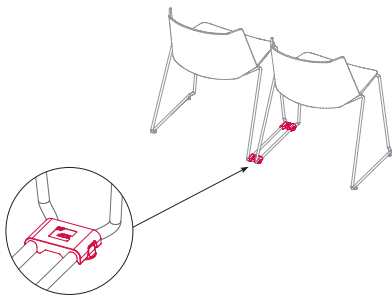

sled base with armrests
L59.2 D55 H78 cm
seat H46.1 cm

x 6 The cart allows stacking up to 15 pcs.

sled base with table
L62 D55 H78 cm
open table L62 P62 H78
seat H46.1 cm

x 6

4-legged tapered base
L58 D55 H78 cm
seat H46.1 cm

x 6 The cart allows stacking up to 15 pcs.

4-legged oak base
L50 D55 H78 cm
seat H46.1 cm

padded pad
L47 P43 H1.6

trolley (max 15 pcs)
L67 P65.8 H26

marker
for 4-legged round-shaped base and sled base

hook for sled base (2 pcs)
L6.8 D4.8 H1.5