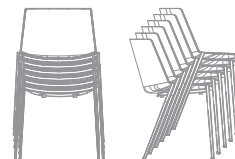

Versions with 4-legged round-shaped base, sled bases and 4-legged tapered base are stackable.

ACCESSORIES

- . Trolley: maximum capacity 15 pieces;
- . Hook for sled base (2 pcs), for 4-legged base and for 4-legged tapered base: dedicated hooking system for seat alignment;
- . Place marker: numbering system with magnet hook, for 4-legged round-shaped base and sled base;
- . Padded Pad: thermoformed cushion, with BS flame-retardant polyurethane padding and combined with welded fabric; This technical manufacturing detail enhances both graphics and padding with a 3D effect, ensuring quality and a long lasting product.

WHITE OR BLACK SHELL

OPTIONS

STACKABILITY

4-legged round-shaped base
L57.6 D55 H78 cm
seat H46.1 cm

x 6 The cart allows stacking up to 15 pcs.

sled base
L59.2 D55 H78 cm
seat H46.1 cm

x 6 The cart allows stacking up to 15 pcs.

sled base with armrests
L59.2 D55 H78 cm
seat H46.1 cm

x 6 The cart allows stacking up to 15 pcs.

sled base with table
L62 D55 H78 cm
open table L62 P62 H78
seat H46.1 cm

x 6

4-legged tapered base
L58 D55 H78 cm
seat H46.1 cm

x 6 The cart allows stacking up to 15 pcs.

4-legged oak base
L50 D55 H78 cm
seat H46.1 cm

padded pad
L47 P43 H1.6

trolley (max 15 pcs)
L67 P65.8 H26

marker
for 4-legged round-shaped base and sled base

hook for sled base (2 pcs)
L6.8 D4.8 H1.5