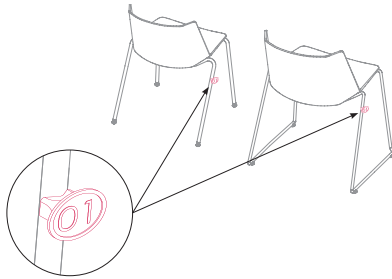

sled base with armrests
L59.2 D55 H78 cm
seat H46.1 cm

x 6 The cart allows stacking up to 15 pcs.

sled base with table
L62 D55 H78 cm
open table L62 P62 H78
seat H46.1 cm

x 6

4-legged tapered base
L58 D55 H78 cm
seat H46.1 cm

x 6 The cart allows stacking up to 15 pcs.

4-legged oak base
L50 D55 H78 cm
seat H46.1 cm

padded pad
L47 P43 H1.6

trolley (max 15 pcs)
L67 P65.8 H26

marker
for 4-legged round-shaped base and sled base

hook for sled base (2 pcs)
L6.8 D4.8 H1.5