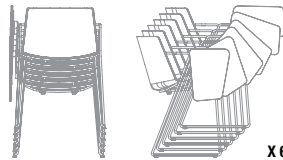

Versions with 4-legged round-shaped base, sled bases and 4-legged tapered base are stackable.

ACCESSORIES

- . Trolley: maximum capacity 15 pieces;
- . Hook for sled base (2 pcs), for 4-legged base and for 4-legged tapered base: dedicated hooking system for seat alignment;
- . Place marker: numbering system with magnet hook, for 4-legged round-shaped base and sled base;
- . Padded Pad: thermoformed cushion, with BS flame-retardant polyurethane padding and combined with welded fabric; This technical manufacturing detail enhances both graphics and padding with a 3D effect, ensuring quality and a long lasting product.

WHITE OR BLACK SHELL

OPTIONS

STACKABILITY

4-legged round-shaped base
L57.6 D55 H78 cm
seat H46.1 cm

x 6 The cart allows stacking up to 15 pcs.

sled base
L59.2 D55 H78 cm
seat H46.1 cm

x 6 The cart allows stacking up to 15 pcs.

sled base with armrests
L59.2 D55 H78 cm
seat H46.1 cm

x 6 The cart allows stacking up to 15 pcs.

sled base with table
L62 D55 H78 cm
open table L62 P62 H78
seat H46.1 cm

x 6

4-legged tapered base
L58 D55 H78 cm
seat H46.1 cm