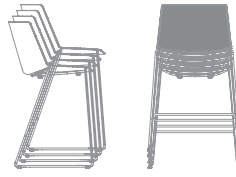

STACKABILITY

- . Aïku stool: the sled version, in all configurations, is stackable, with a maximum stackability of 6 pcs. The trolley allows a stackability up to 10 PCS.
- . Aïku Soft stool: the sled version, in all configurations, is stackable, with a maximum stackability of 4 pcs, with under-seat for stacking.

AÏKU STOOL

WHITE OR BLACK SHELL

OPTIONS

STACKABILITY

sled base
L61 D55 H96 cm
seat H64 cm

x 6 The cart allows stacking up to 10 pcs.

sled base
L63 D55 H109 cm
seat H76 cm

x 6 The cart allows stacking up to 10 pcs.

4-legged oak base
L49 D55 H96 cm
seat H64 cm

4-legged oak base
L49 D55 H109 cm
seat H76 cm

AIKU SOFT STOOL

PADDED SHELL

OPTIONS

sled base
L61 D55 H96 cm
seat H64 cm

STACKABILITY

X 4 with specific "stacking under-seat" accessory

sled base
L63 D55 H109 cm
seat H76 cm

X 4 specific "stacking under-seat" accessory

4-legged oak base
L49 D55 H96 cm
seat H64 cm

4-legged oak base
L49 D55 H109 cm
seat H76 cm

Finishing

The number in the dot corresponds to the number of colour/material finish.