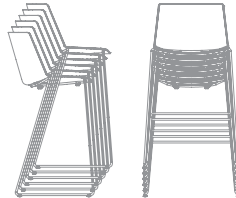

BASES

- . sled base in steel wire, painted matt white, matt graphite grey or chrome-plated; seat height available: 64 cm and 76 cm.
- . 4-legged base in solid oak with a natural, bleached or brown finish. Footrest in chromed steel for all color options. Seat height available: 64 cm and 76 cm.

STACKABILITY

- . Aïku stool: the sled version, in all configurations, is stackable, with a maximum stackability of 6 pcs. The trolley allows a stackability up to 10 PCS.
- . Aïku Soft stool: the sled version, in all configurations, is stackable, with a maximum stackability of 4 pcs, with under-seat for stacking.

AÏKU STOOL

WHITE OR BLACK SHELL

OPTIONS

STACKABILITY

sled base
L61 D55 H96 cm
seat H64 cm

x 6 The cart allows stacking up to 10 pcs.

sled base
L63 D55 H109 cm
seat H76 cm

x 6 The cart allows stacking up to 10 pcs.

4-legged oak base
L49 D55 H96 cm
seat H64 cm

4-legged oak base
L49 D55 H109 cm
seat H76 cm

AIKU SOFT STOOL

PADDED SHELL

OPTIONS

sled base
L61 D55 H96 cm
seat H64 cm

STACKABILITY

X 4 with specific "stacking under-seat" accessory