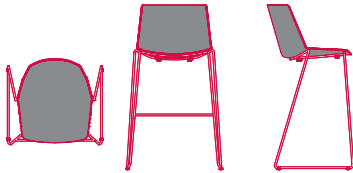

STACKABILITY

- . Aïku stool: the sled version, in all configurations, is stackable, with a maximum stackability of 6 pcs. The trolley allows a stackability up to 10 PCS.
- . Aïku Soft stool: the sled version, in all configurations, is stackable, with a maximum stackability of 4 pcs, with under-seat for stacking.

AÏKU STOOL

WHITE OR BLACK SHELL

OPTIONS

STACKABILITY

sled base
L61 D55 H96 cm
seat H64 cm

x 6 The cart allows stacking up to 10 pcs.

sled base
L63 D55 H109 cm
seat H76 cm

x 6 The cart allows stacking up to 10 pcs.

4-legged oak base
L49 D55 H96 cm
seat H64 cm

4-legged oak base
L49 D55 H109 cm
seat H76 cm

AIKU SOFT STOOL

PADDED SHELL

OPTIONS

sled base
L61 D55 H96 cm
seat H64 cm

STACKABILITY

X 4 with specific "stacking under-seat" accessory