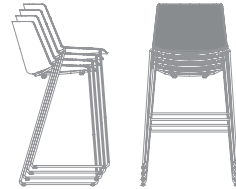

STACKABILITY

- . Aïku stool: the sled version, in all configurations, is stackable, with a maximum stackability of 6 pcs. The trolley allows a stackability up to 10 PCS.
- . Aïku Soft stool: the sled version, in all configurations, is stackable, with a maximum stackability of 4 pcs, with under-seat for stacking.

AÏKU STOOL

WHITE OR BLACK SHELL

OPTIONS

STACKABILITY

sled base
L61 D55 H96 cm
seat H64 cm

x 6 The cart allows stacking up to 10 pcs.

sled base
L63 D55 H109 cm
seat H76 cm

x 6 The cart allows stacking up to 10 pcs.

4-legged oak base
L49 D55 H96 cm
seat H64 cm

4-legged oak base
L49 D55 H109 cm
seat H76 cm

AIKU SOFT STOOL

PADDED SHELL

OPTIONS

sled base
L61 D55 H96 cm
seat H64 cm

STACKABILITY

X 4 with specific "stacking under-seat" accessory

sled base
L63 D55 H109 cm
seat H76 cm

X 4 specific "stacking under-seat" accessory

4-legged oak base
L49 D55 H96 cm
seat H64 cm

4-legged oak base
L49 D55 H109 cm
seat H76 cm

Finishing

The number in the dot corresponds to the number of colour/material finish.