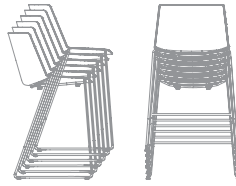

BASES

- . sled base in steel wire, painted matt white, matt graphite grey or chrome-plated; seat height available: 64 cm and 76 cm.
- . 4-legged base in solid oak with a natural, bleached or brown finish. Footrest in chromed steel for all color options. Seat height available: 64 cm and 76 cm.

STACKABILITY

- . Aïku stool: the sled version, in all configurations, is stackable, with a maximum stackability of 6 pcs. The trolley allows a stackability up to 10 PCS.
- . Aïku Soft stool: the sled version, in all configurations, is stackable, with a maximum stackability of 4 pcs, with under-seat for stacking.

AÏKU STOOL

WHITE OR BLACK SHELL

OPTIONS

STACKABILITY

sled base
L61 D55 H96 cm
seat H64 cm

x 6 The cart allows stacking up to 10 pcs.

sled base
L63 D55 H109 cm
seat H76 cm

x 6 The cart allows stacking up to 10 pcs.

4-legged oak base
L49 D55 H96 cm
seat H64 cm

4-legged oak base
L49 D55 H109 cm
seat H76 cm

AIKU SOFT STOOL

PADDED SHELL

OPTIONS

sled base
L61 D55 H96 cm
seat H64 cm

STACKABILITY

X 4 with specific "stacking under-seat" accessory