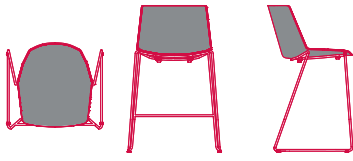

STACKABILITY

- . Aïku stool: the sled version, in all configurations, is stackable, with a maximum stackability of 6 pcs. The trolley allows a stackability up to 10 PCS.
- . Aïku Soft stool: the sled version, in all configurations, is stackable, with a maximum stackability of 4 pcs, with under-seat for stacking.

AÏKU STOOL

WHITE OR BLACK SHELL

OPTIONS

STACKABILITY

sled base
L61 D55 H96 cm
seat H64 cm

x 6 The cart allows stacking up to 10 pcs.

sled base
L63 D55 H109 cm
seat H76 cm

x 6 The cart allows stacking up to 10 pcs.

4-legged oak base
L49 D55 H96 cm
seat H64 cm

4-legged oak base
L49 D55 H109 cm
seat H76 cm

AIKU SOFT STOOL

PADDED SHELL

OPTIONS

sled base
L61 D55 H96 cm
seat H64 cm

STACKABILITY

X 4 with specific "stacking under-seat" accessory