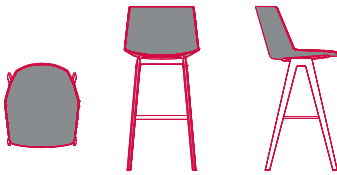

STACKABILITY

- . Aïku stool: the sled version, in all configurations, is stackable, with a maximum stackability of 6 pcs. The trolley allows a stackability up to 10 PCS.
- . Aïku Soft stool: the sled version, in all configurations, is stackable, with a maximum stackability of 4 pcs, with under-seat for stacking.

AÏKU STOOL

WHITE OR BLACK SHELL

OPTIONS

STACKABILITY

sled base
L61 D55 H96 cm
seat H64 cm

x 6 The cart allows stacking up to 10 pcs.

sled base
L63 D55 H109 cm
seat H76 cm

x 6 The cart allows stacking up to 10 pcs.

4-legged oak base
L49 D55 H96 cm
seat H64 cm

4-legged oak base
L49 D55 H109 cm
seat H76 cm

AIKU SOFT STOOL

PADDED SHELL

OPTIONS

sled base
L61 D55 H96 cm
seat H64 cm

STACKABILITY

X 4 with specific "stacking under-seat" accessory

sled base
L63 D55 H109 cm
seat H76 cm

X 4 specific "stacking under-seat" accessory

4-legged oak base
L49 D55 H96 cm
seat H64 cm

4-legged oak base
L49 D55 H109 cm
seat H76 cm

Finishing

The number in the dot corresponds to the number of colour/material finish.