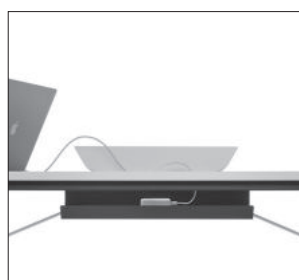

CABLE SCHEME