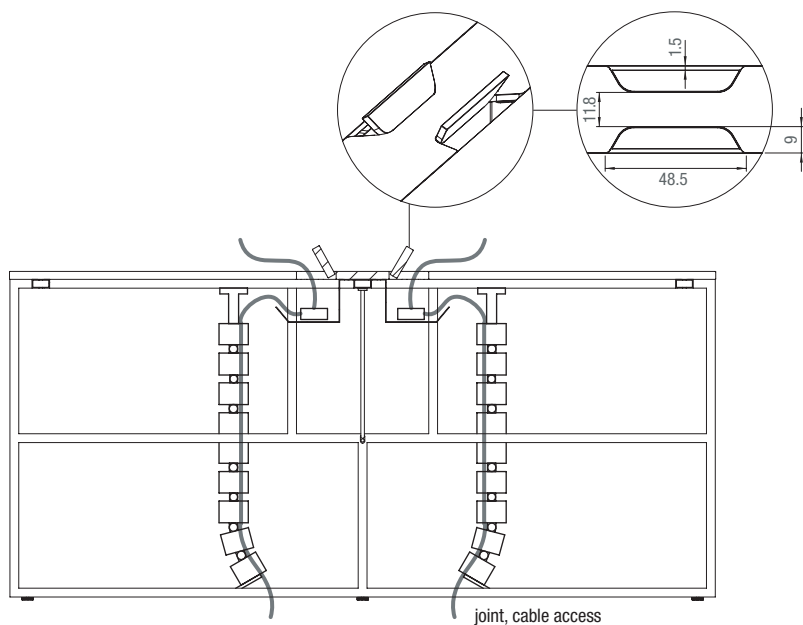

**LIGHT FLEX WORKSTATION**

**L terminal module**

**intermediate module**

**R terminal module**

160/180

CABLE SCHEME

ACCESSORIES

Sound-absorption screen