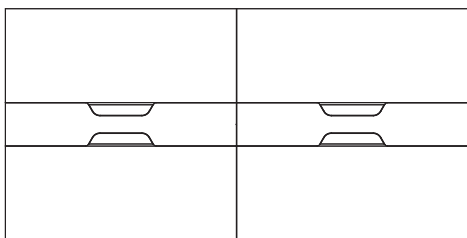

LIGHT WORKSTATION FOUR USERS

L320 D160 H75