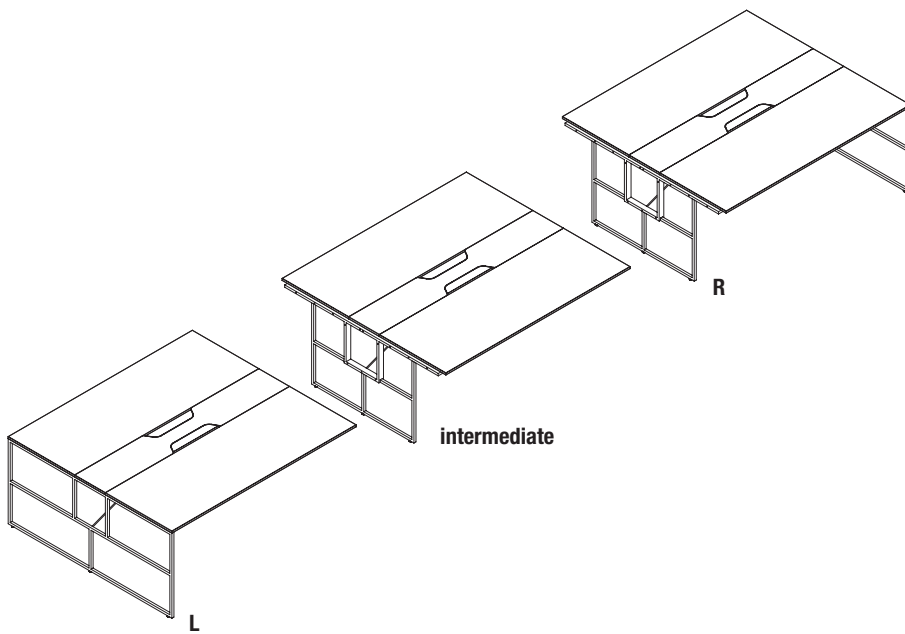

LIGHT FLEX WORKSTATION