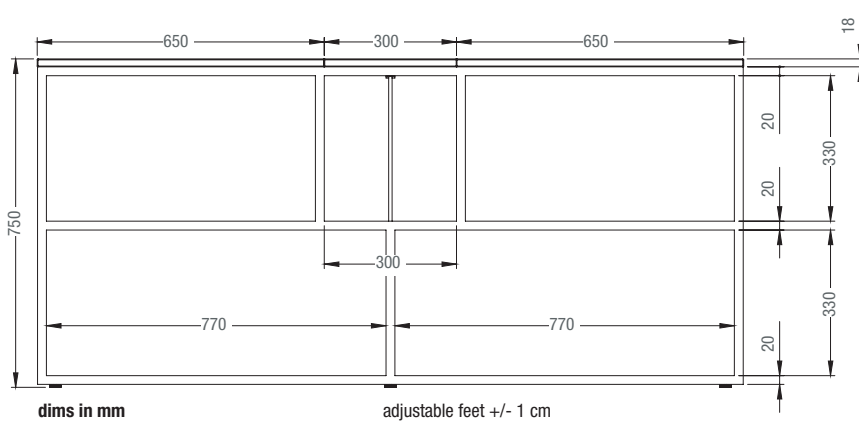

20.VENTI LIGHT