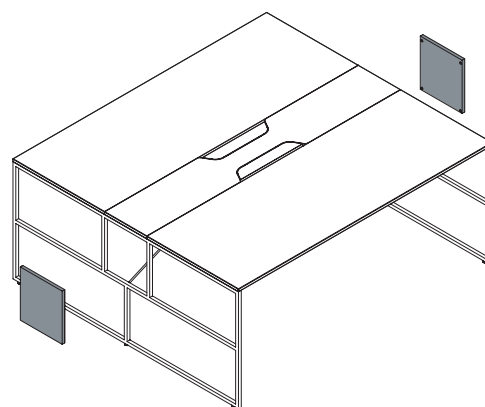

Finishing panel for the frame

NB. For screens with clasp fitting, pc holder on wheels, stationery / document holder accessories and drawer units see previous pages 20.VENTI system.