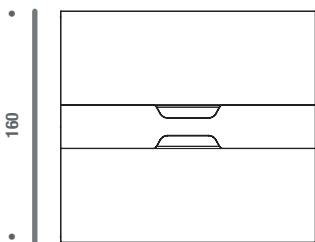

L terminal module

160/180