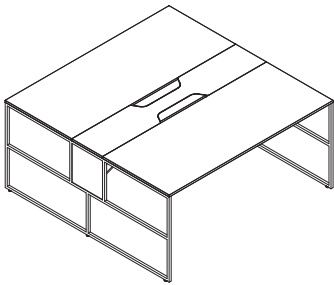

20.VENTI LIGHT

LIGHT WORKSTATION TWO USERS

L160 P160 H75