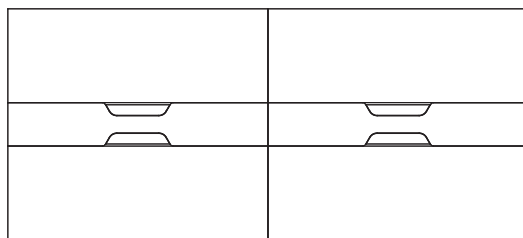

L360 D160 H75