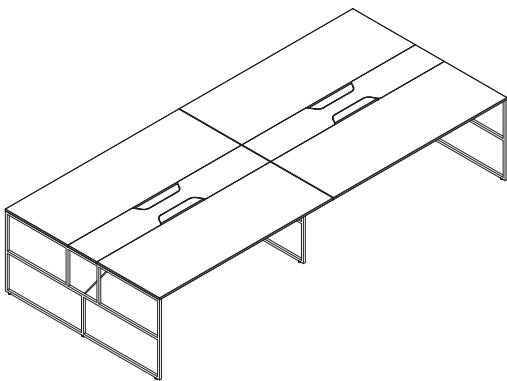

## SIZE AND TYPE

- Light workstation two users: table depth 160 cm, lengths 160 and 180 cm; height 75 cm and adjustable aluminium foot with range of +/- 1 cm.
- Light workstation four users: table depth 160 cm, lengths 320 or 360 cm; height 75 cm and adjustable aluminium foot with range of +/- 1 cm.
- Light FLEX workstation: table depth 160 cm, in sizes that can be customised as required by using terminal or intermediate modules in the lengths 160 or 180 cm; height 75 cm and adjustable aluminium foot with range of +/- 1 cm.

**20.VENTI LIGHT**

**LIGHT WORKSTATION TWO USERS**

L160 P160 H75

L180 P160 H75

**LIGHT WORKSTATION FOUR USERS**

L320 D160 H75

L360 D160 H75

**20.VENTI LIGHT**