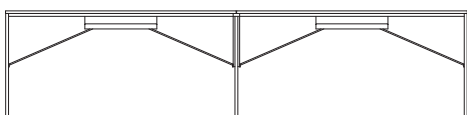

LIGHT WORKSTATION FOUR USERS

L320 D160 H75