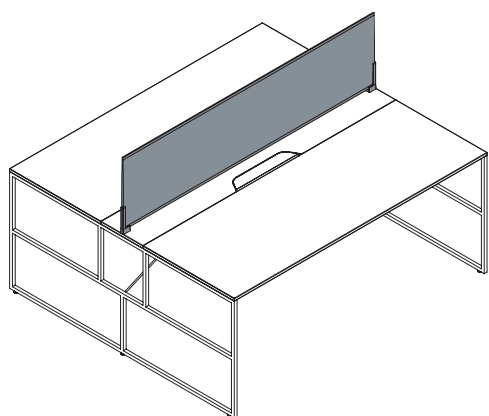

ACCESSORIES

Sound-absorption screen