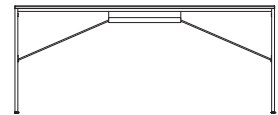

L180 P160 H75