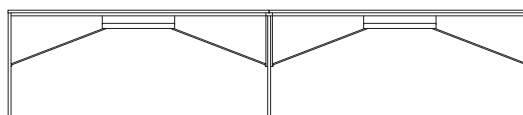

L360 D160 H75