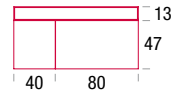

20.VENTI HOME