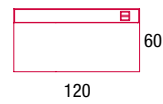

ACCESSORIES

For stationary and document holder accessories see 20.Venti collection.

20.VENTI HOME

L120 D60 H81.5
Top H75

20.VENTI HOME LIGHT

L120 D60 H81.5
Top H75

Finishing

The number in the dot corresponds to the number of colour/material finish.