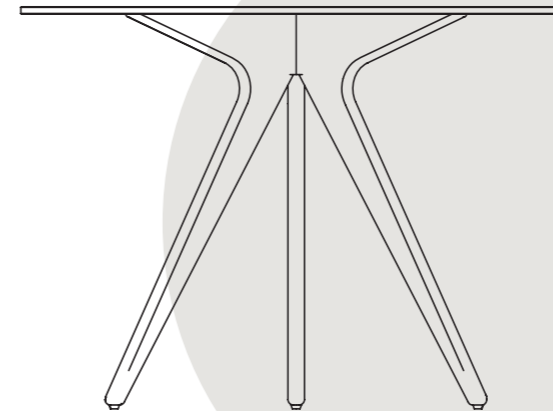

## Designed by Stephane De Winter

Torsa is the epitome of sophistication: slender and light. The sculpted wooden base is combined with a tabletop made of faux marble or monochrome ceramic. A relaxing coffee break, a festive banquet or jolly aperitif: Torsa turns any occasion into a moment to remember. Thanks to its understated size, Torsa is apt for small or large spaces and is multi-functional.

# Collection overview

dining table / 264x118

dining table / Ø148

dining table / Ø100

dining table / Ø80

high dining table / 264x118

high dining table / Ø148

high dining table / Ø100

high dining table / Ø80

coffee table / Ø148

coffee table / Ø100

## ceramic 12mm