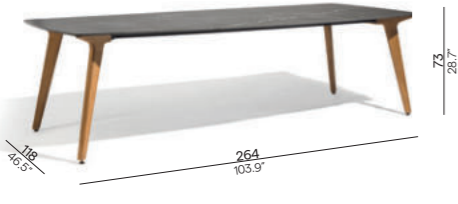

## Designed by Stephane De Winter

Torsa is the epitome of sophistication: slender and light. The sculpted wooden base is combined with a tabletop made of faux marble or monochrome ceramic. A relaxing coffee break, a festive banquet or jolly aperitif: Torsa turns any occasion into a moment to remember. Thanks to its understated size, Torsa is apt for small or large spaces and is multi-functional.

# Collection overview

dining table / 264x118

dining table / Ø148

dining table / Ø100

dining table / Ø80

high dining table / 264x118

high dining table / Ø148

high dining table / Ø100

high dining table / Ø80

coffee table / Ø148

coffee table / Ø100