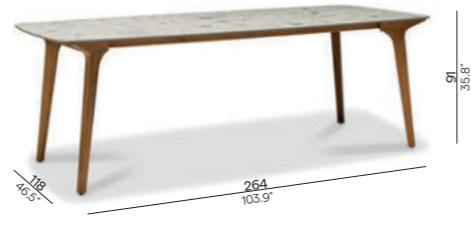

## Designed by Stephane De Winter

Torsa is the epitome of sophistication: slender and light. The sculpted wooden base is combined with a tabletop made of faux marble or monochrome ceramic. A relaxing coffee break, a festive banquet or jolly aperitif: Torsa turns any occasion into a moment to remember. Thanks to its understated size, Torsa is apt for small or large spaces and is multi-functional.

# Collection overview

dining table / 264x118

dining table / Ø148

dining table / Ø100

dining table / Ø80

high dining table / 264x118

high dining table / Ø148

high dining table / Ø100

high dining table / Ø80

coffee table / Ø148

coffee table / Ø100