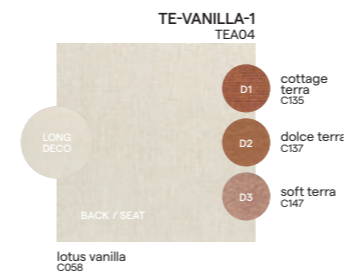

Suggested colour combinations