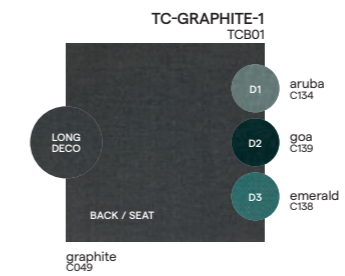

Suggested colour combinations