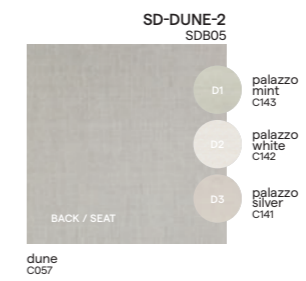

# Collection overview

Round chair / CH42

1S / 1S45

3S / 2S91

Sunbed small / SB05

Sunbed large / SB05XL

# Materials & colours

**Frame - finishing**  
wicker

3W84  
old grey  
6 mm

**Suggested colour combinations**