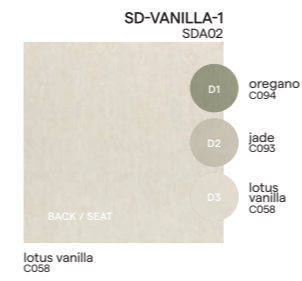

# Collection overview

Round chair / CH42

1S / 1S45

3S / 2S91

Sunbed small / SB05

Sunbed large / SB05XL

# Materials & colours

**Frame - finishing**  
wicker

3W84  
old grey  
6 mm

**Suggested colour combinations**