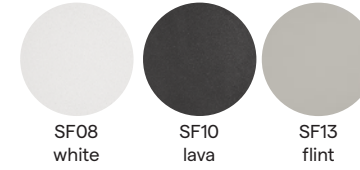

Collection overview

Dining arm chair
FUR0000228

1-Seater
FUR0000229

Barstool - 80
FUR0000230

Barstool - 60
FUR0000231

Materials & colours

Frame - finishing
PCSTS - wicker 2 mm

Suggested cushion colours

Collection overview

Ø60 - Coffee table 56H
OST0000542

Ø42 - Coffee table 56H
OST0000543

Ø100 - Coffee table 33H
OST0000545

Ø80 - Lounge table 28H
OST0000544

Ø60 - Coffee table 38H
OST0001593

Materials & colours

Frame PCSTS

Table top iroko 22mm

ceramic 6mm

teak

ceramic 12mm

acid etched glass 10mm

Trespa® 13mm

Options