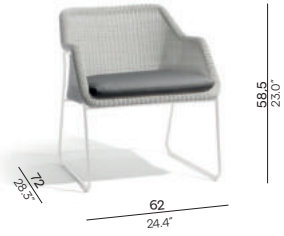

Moodi

outdoor luxury

Manutti

Designed by Gerd Couckhuys

Mood is a lightweight and durable collection of resin wicker furniture. Designed with translucence in mind, the chairs are available as high or low units. This collection also includes side tables in different sizes and finishes.

Collection overview

Dining arm chair
FUR0000228

1-Seater
FUR0000229

Barstool - 80
FUR0000230

Barstool - 60
FUR0000231

Materials & colours

Frame - finishing
PCSTS - wicker 2 mm

Suggested cushion colours

A wide range of sizes, finishes and table tops allows for seemingly endless combination possibilities within the Mood table collection. These fun, versatile and lightweight tables are a perfect addition to any outdoor lounge, regardless of whether you are looking for a classy side table or a playful mix of nesting coffee tables.