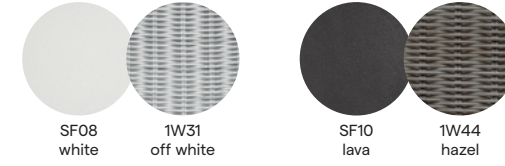

Collection overview

Dining arm chair
FUR0000228

1-Seater
FUR0000229

Barstool - 80
FUR0000230

Barstool - 60
FUR0000231

Materials & colours

Frame - finishing
PCSTS - wicker 2 mm

Suggested cushion colours