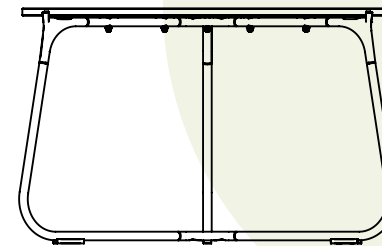

Designed by Stephane De Winter

A wide range of sizes, finishes and table tops allows for seemingly endless combination possibilities within the Mood table collection. These fun, versatile and lightweight tables are a perfect addition to any outdoor lounge, regardless of whether you are looking for a classy side table or a playful mix of nesting coffee tables.