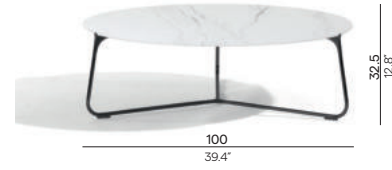

A wide range of sizes, finishes and table tops allows for seemingly endless combination possibilities within the Mood table collection. These fun, versatile and lightweight tables are a perfect addition to any outdoor lounge, regardless of whether you are looking for a classy side table or a playful mix of nesting coffee tables.

Collection overview

Ø60 - Coffee table 56H
OST0000542

Ø42 - Coffee table 56H
OST0000543

Ø100 - Coffee table 33H
OST0000545

Ø80 - Lounge table 28H
OST0000544

Ø60 - Coffee table 38H
OST0001593

Materials & colours