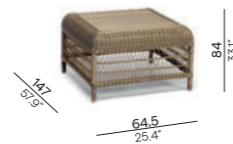

Collection overview

Cord square 1S / 1S36

Cord square chair / CH18

Cord square 2.5S / 2S97

Large middle seat / ARMSL

Cord square coffee table / CT83

Cord square medium footstool / sidetable / FR81

Cord square sidetable / CT84

Materials & colours

Frame - finishing
wicker

2W23
camel
2,8 mm

Suggested colour combinations

Feeling inspired?

Step into our world of outdoor luxury at any moment and discover your ideal Manutti setting online.