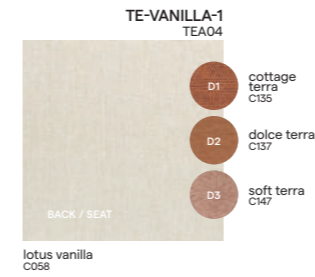

Collection overview

Cord square 1S / 1S36

Cord square chair / CH18

Cord square 2.5S / 2S97

Large middle seat / ARMSL

Cord square coffee table / CT83

Cord square medium footstool / sidetable / FR81

Cord square sidetable / CT84

Materials & colours

Frame - finishing
wicker

2W23
camel
2,8 mm

Suggested colour combinations

Feeling inspired?

Step into our world of outdoor luxury at any moment and discover your ideal Manutti setting online.