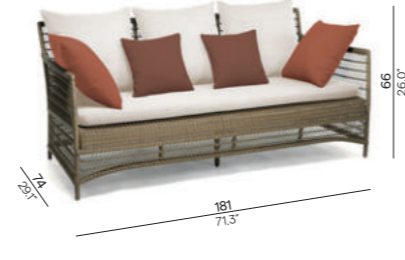

Collection overview

Cord square 1S / 1S36

Cord square chair / CH18

Cord square 2.5S / 2S97

Large middle seat / ARMSL

Cord square coffee table / CT83

Cord square medium footstool / sidetable / FR81

Cord square sidetable / CT84

Materials & colours

Frame - finishing
wicker

2W23
camel
2,8 mm

Suggested colour combinations

Feeling inspired?

Step into our world of outdoor luxury at any moment and discover your ideal Manutti setting online.