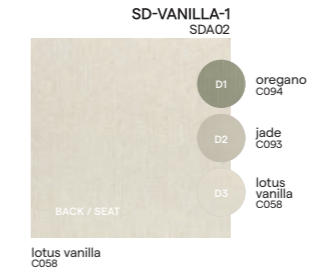

Collection overview

Cord square 1S / 1S36

Cord square chair / CH18

Cord square 2.5S / 2S97

Large middle seat / ARMSL

Cord square coffee table / CT83

Cord square medium footstool / sidetable / FR81

Cord square sidetable / CT84

Materials & colours

Frame - finishing
wicker

2W23
camel
2,8 mm

Suggested colour combinations

Feeling inspired?

Step into our world of outdoor luxury at any moment and discover your ideal Manutti setting online.