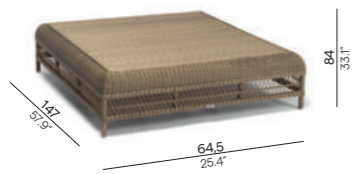

Collection overview

Cord square 1S / 1S36

Cord square chair / CH18

Cord square 2.5S / 2S97

Large middle seat / ARMSL

Cord square coffee table / CT83

Cord square medium footstool / sidetable / FR81

Cord square sidetable / CT84

Materials & colours

Frame - finishing
wicker

2W23
camel
2,8 mm

Suggested colour combinations

Feeling inspired?

Step into our world of outdoor luxury at any moment and discover your ideal Manutti setting online.