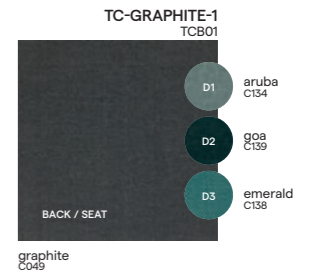

Collection overview

Cord square 1S / 1S36

Cord square chair / CH18

Cord square 2.5S / 2S97

Large middle seat / ARMSL

Cord square coffee table / CT83

Cord square medium footstool / sidetable / FR81

Cord square sidetable / CT84

Materials & colours

Frame - finishing
wicker

2W23
camel
2,8 mm

Suggested colour combinations

Feeling inspired?

Step into our world of outdoor luxury at any moment and discover your ideal Manutti setting online.