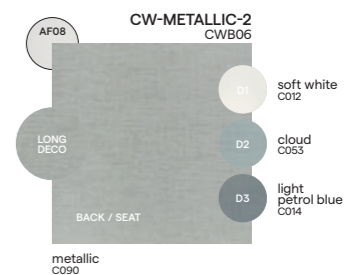

Suggested colour combinations