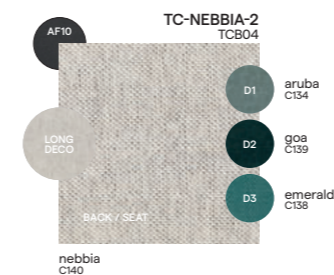

Suggested colour combinations