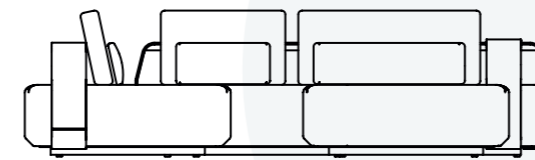

Kumo^o

outdoor luxury

Manutti^o

Designed by Lionel Doyen

Kumo is a light and playful contemporary seating island with pouf. Japanese for cloud, Kumo invites you to create your personalised outdoor cocoon. It comes in different shapes and sizes. The movable armrests and back supports are easily adjusted to create either a comfortable sofa or stylish lounge chair, a luxurious lounge chair or a relaxing footrest.

Collection overview

Modular

Base + seat 214 / KO214+SC214

Base + seat 107 / KO107+SC107

Backrest / BR216x55

Backrest / BR109x55

Armrest / AR109x57

Pouf 50 / KOPF50