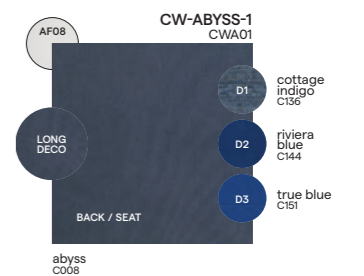

Suggested colour combinations