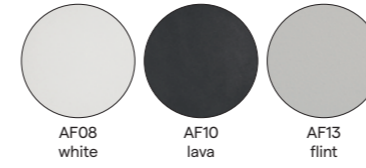

Concepts

Discover endless possibilities at manutti.com

Materials & colours

Frame - finishing

PCA

AF08 white

AF10 lava

AF13 flint