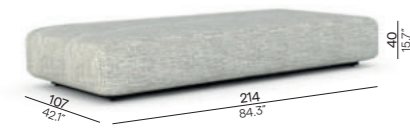

Kumo^o

outdoor luxury

Manutti^o

Designed by Lionel Doyen

Kumo is a light and playful contemporary seating island with pouf. Japanese for cloud, Kumo invites you to create your personalised outdoor cocoon. It comes in different shapes and sizes. The movable armrests and back supports are easily adjusted to create either a comfortable sofa or stylish lounge chair, a luxurious lounge chair or a relaxing footrest.

Collection overview

Modular

Base + seat 214 / KO214+SC214

Base + seat 107 / KO107+SC107

Backrest / BR216x55

Backrest / BR109x55

Armrest / AR109x57

Pouf 50 / KOPF50