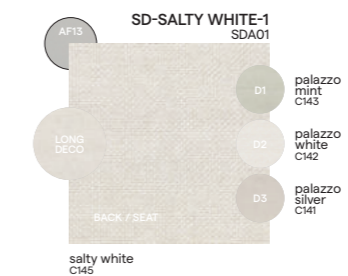

Suggested colour combinations