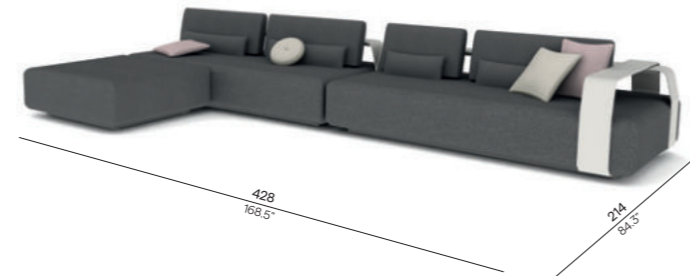

Collection overview

Modular

Concepts

Discover endless possibilities at manutti.com