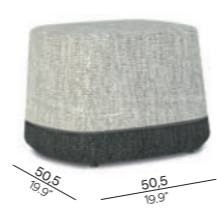

Collection overview

Modular

Base + seat 214 / KO214+SC214

Base + seat 107 / KO107+SC107

Backrest / BR216x55

Backrest / BR109x55

Armrest / AR109x57

Pouf 50 / KOPF50

Concepts

Discover endless possibilities at manutti.com

Materials & colours

Frame - finishing

PCA

AF08 white

AF10 lava

AF13 flint