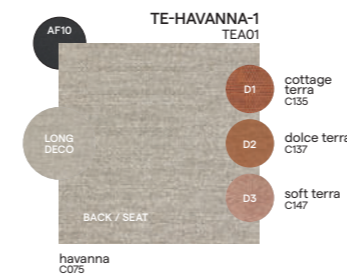

Collection overview

Modular

Base + seat 214 / KO214+SC214

Base + seat 107 / KO107+SC107

Backrest / BR216x55

Backrest / BR109x55

Armrest / AR109x57

Pouf 50 / KOPF50

Concepts

Discover endless possibilities at manutti.com

Materials & colours

Frame - finishing

PCA

AF08 white

AF10 lava

AF13 flint

Suggested colour combinations

Feeling inspired?

Step into our world of outdoor luxury at any moment and discover your ideal Manutti setting online.

manutti.com