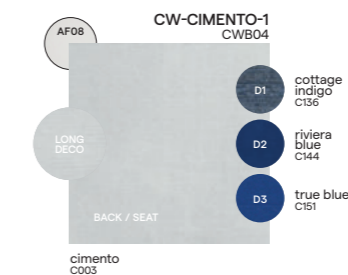

Suggested colour combinations