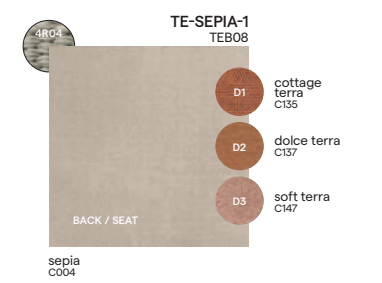

## Frame - finishing

PCSTS - rope

4R03  
anthracite  
45mm

4R04  
pepper  
45mm

## Suggested colour combinations