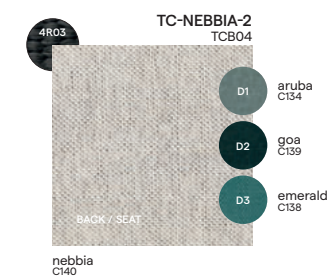

# Materials & colours

## Frame - finishing

PCSTS - rope

4R03  
anthracite  
45mm

4R04  
pepper  
45mm

## Suggested colour combinations