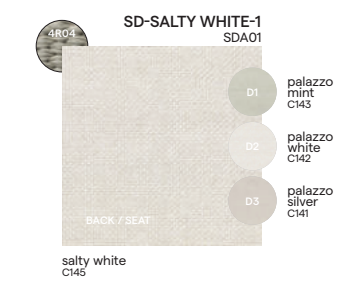

# Materials & colours

## Frame - finishing

PCSTS - rope

4R03  
anthracite  
45mm

4R04  
pepper  
45mm

## Suggested colour combinations