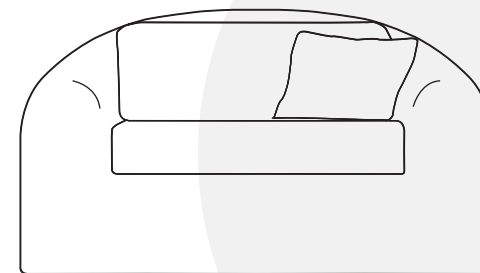

## Designed by Stephane De Winter

Timeless in style, Kobo is a marvel of technical complexity. Its secret? A structure made entirely of hand-woven rope around a welded aluminum frame. The curved lines of the armchair and full-length sofa are combined with deep, plush seating for an extreme comfort.