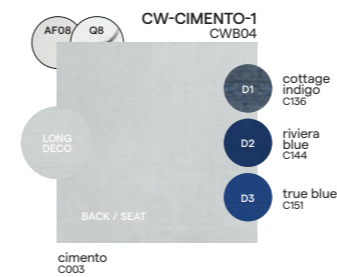

Suggested colour combinations