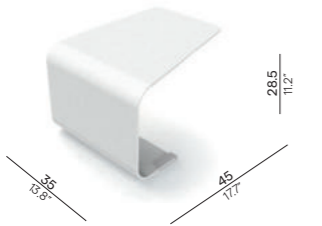

Collection overview

Modular

Left end seat 280 / ESELS

Right end seat 280 / ESERS

Corner seat 140 / ESCS

Large middle seat 140 / ESMSL

Large footstool / coffee table 140 / ESFL

Footrest 60 / EFR

Sidetable 35 / ESST

Trolley for backrests / TY01

Concepts

Discover endless possibilities at manutti.com

Materials & colours

Frame - top plate

PCA - Quaryl®

AF08 white Q8-Quaryl® by Villeroy&Boch®