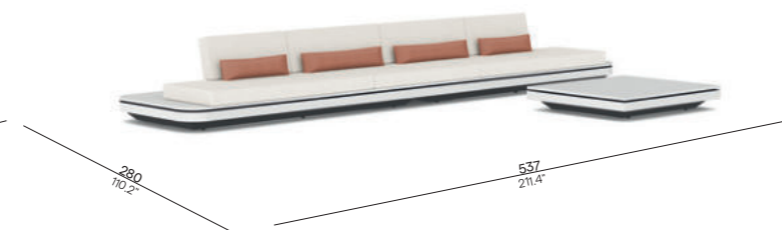

Elements^o

outdoor luxury

Manutti^o

Designed by Gerd Couckhuyt

With its inviting form and fascinating design, the Elements seating island is a sight for sore eyes. This ultra-modular and movable seating concept allows for endless arrangement options, due to the changeable back positions. A slender strip of illuminating LED lights gives Elements a floating impression. Subdued colours are combined with the durability of Quarryl®, developed by Villeroy & Boch. Elements was awarded a Red Dot Award in 2014.

Collection overview

Modular

Left end seat 280 / ESELS

Right end seat 280 / ESERS

Corner seat 140 / ESCS

Large middle seat 140 / ESMSL

Large footstool / coffee table 140 / ESFL

Footrest 60 / EFR

Sidetable 35 / ESST

Trolley for backrests / TY01

Concepts

Discover endless possibilities at manutti.com

Materials & colours

Frame - top plate

PCA - Quaryl®

AF08 white Q8-Quaryl® by Villeroy&Boch®