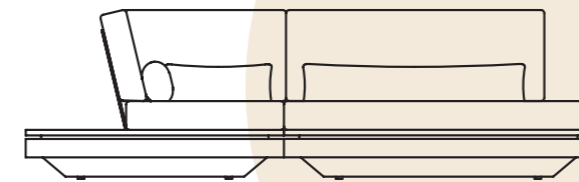

Elements^o

outdoor luxury

Manutti^o

Designed by Gerd Couckhuyt

With its inviting form and fascinating design, the Elements seating island is a sight for sore eyes. This ultra-modular and movable seating concept allows for endless arrangement options, due to the changeable back positions. A slender strip of illuminating LED lights gives Elements a floating impression. Subdued colours are combined with the durability of Quarryl®, developed by Villeroy & Boch. Elements was awarded a Red Dot Award in 2014.

Collection overview

Modular

Left end seat 280 / ESELS

Right end seat 280 / ESERS

Corner seat 140 / ESCS

Large middle seat 140 / ESMSL

Large footstool / coffee table 140 / ESFL

Footrest 60 / EFR