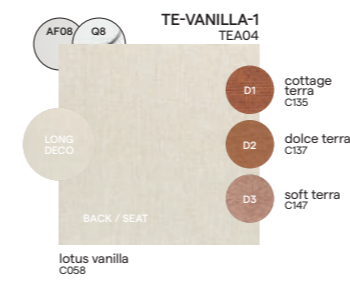

Suggested colour combinations