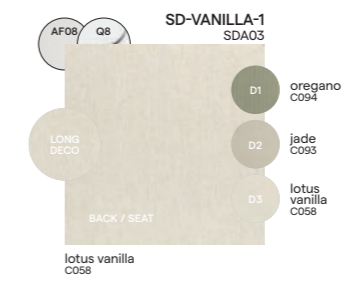

Suggested colour combinations