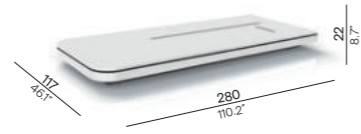

Collection overview

Modular

Left end seat 280 / ESELS

Right end seat 280 / ESERS

Corner seat 140 / ESCS

Large middle seat 140 / ESMSL

Large footstool / coffee table 140 / ESFL

Footrest 60 / EFR