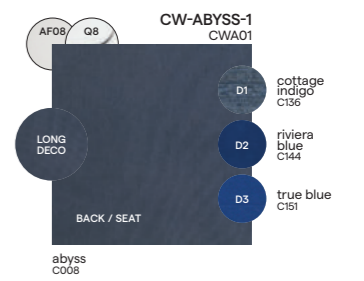

Suggested colour combinations