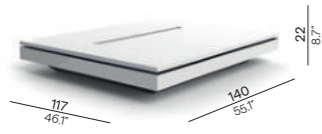

Collection overview

Modular

Left end seat 280 / ESELS

Right end seat 280 / ESERS

Corner seat 140 / ESCS

Large middle seat 140 / ESMSL

Large footstool / coffee table 140 / ESFL

Footrest 60 / EFR