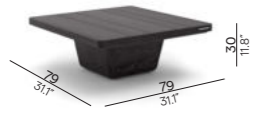

Collection overview

113x79 - coffee table 37H
OST0001745

79x79 - coffee table 37H
OST0001746

113x113 - coffee table 30H
OST0001675

79x79 - coffee table 30H
OST0001674

Materials & colours

Frame teak

HFTB teak brushed
HFTS teak scuro

Features

adjustable
feet

Options

35cm
13.8"
S
25cm
9.9"
A

Feeling inspired?

Step into our world of outdoor luxury at any moment and discover your ideal Manutti setting online.

manutti.com