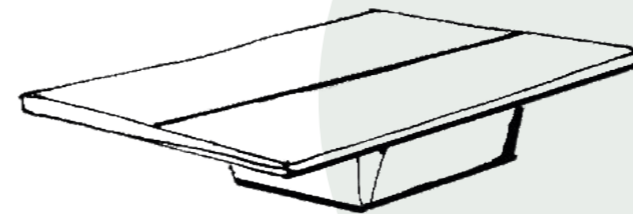

Cobi

outdoor luxury

Manutti

Designed by Matthew Townsend

Cobi is a piece by American designer Matthew Townsend, who sought to create a new range of coffee tables that would complement several of Manutti's already existing furniture collections. A true example of craftsmanship, Cobi is beautiful in its standard Brushed Teak or Teak Scuro finish, but also allows for creative and unique combinations with ceramic inlays.

Collection overview

113x79 - coffee table 37H
OST0001745

79x79 - coffee table 37H
OST0001746

113x113 - coffee table 30H
OST0001675

79x79 - coffee table 30H
OST0001674

Materials & colours

Frame teak

HFTB teak brushed
HFTS teak scuro

Features

adjustable
feet

Options

35cm
13.8"
S
25cm
9.9"
A

Feeling inspired?

Step into our world of outdoor luxury at any moment and discover your ideal Manutti setting online.

manutti.com