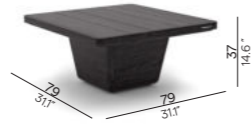

Collection overview

113x79 - coffee table 37H
OST0001745

79x79 - coffee table 37H
OST0001746

113x113 - coffee table 30H
OST0001675

79x79 - coffee table 30H
OST0001674

Materials & colours

Frame teak

HFTB teak brushed
HFTS teak scuro