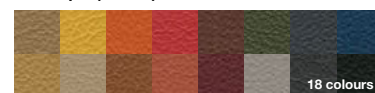

Archiproducts Design Awards 2018—Winner

Coast (Elmo®) pigmented & printed leather

Elmosoft (Elmo®) semi-aniline leather

Elmotique (Elmo®) aniline leather

Curmi (Torri Lana®) fabric

Regal (Erimiti®) velvet fabric