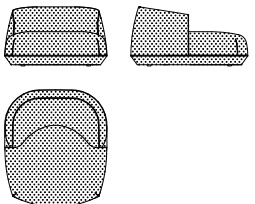

**Brioni small lounge chair**  
Upholstered Hero fabric

**Brioni medium pouf**  
Upholstered Cummi fabric

**Font occasional table**  
Cristalplant®

**Mustache—SA rug**  
SA-01 green

# Brioni

Brioni small lounge chair  
Upholstered Elmosoft leather

**Brioni large lounge chair**  
Upholstered Regal velvet fabric

**Brioni medium pouf**  
Upholstered Curmi fabric

Brioni small pouf  
Upholstered Steelcut Trio 3 fabric

Type

Lounge armchair small  
 L 84 P 92 H 62 cm  
 W 33<sup>1</sup>/<sub>8</sub>" D 36<sup>2</sup>/<sub>8</sub>" H 24<sup>3</sup>/<sub>8</sub>"

Lounge armchair large  
 L 109 P 124 H 62 cm  
 W 42<sup>7</sup>/<sub>8</sub>" D 48<sup>7</sup>/<sub>8</sub>" H 24<sup>3</sup>/<sub>8</sub>"

Daybed  
 L 109 P 154 H 62 cm  
 W 42<sup>7</sup>/<sub>8</sub>" D 60<sup>5</sup>/<sub>8</sub>" H 24<sup>3</sup>/<sub>8</sub>"

Pouf medium  
 L 83 P 83 H 36 cm  
 W 32<sup>5</sup>/<sub>8</sub>" D 32<sup>5</sup>/<sub>8</sub>" H 14<sup>1</sup>/<sub>8</sub>"