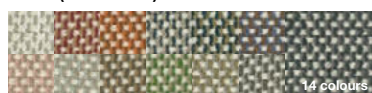

Archiproducts Design Awards 2018—Winner

Coast (Elmo®) pigmented & printed leather

Elmosoft (Elmo®) semi-aniline leather

Elmotique (Elmo®) aniline leather

Curmi (Torri Lana®) fabric

Regal (Erimiti®) velvet fabric

Scuba (Kvadrat®) fabric

Extrema AU (Flukso®) synthetic leather