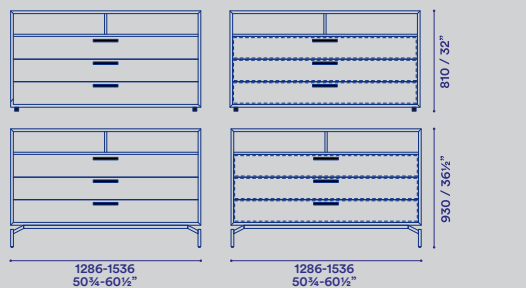

comodino P 469 / night stand D 18½"

contenitori P 560 / drawer unit D 22"

contenitori P 469 / drawer unit D 18½"

Gruppo notte con apertura dei cassetti con meccanismo push-pull, laccato opaco o lucido con frontale laccato o cuoio. Piedini H 30 o basamento Treck in finitura Indian Brown.

Night group with drawer opening with push-pull mechanism, matt or glossy lacquered with lacquered or leather fronts. Feet H 30-1 1/4" or Treck base in Indian Brown finish.