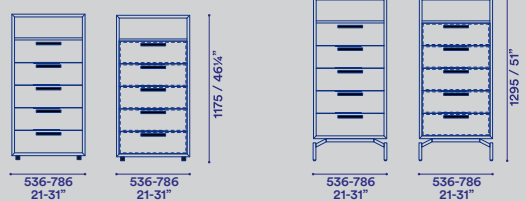

comodino P 469 / night stand D 18½"

contenitori P 560 / drawer unit D 22"

contenitori P 469 / drawer unit D 18½"

Gruppo notte con apertura dei cassetti con meccanismo push-pull, laccato opaco o lucido con frontale laccato o cuoio. Piedini H 30 o basamento Treck in finitura Indian Brown.

Night group with drawer opening with push-pull mechanism, matt or glossy lacquered with lacquered or leather fronts. Feet H 30-1 1/4" or Treck base in Indian Brown finish.