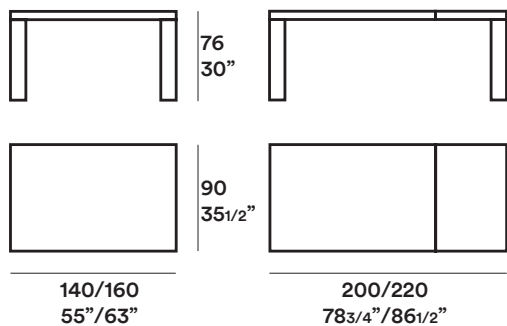

# Tranoi / CrJ

Complementi/ Complements

2005

Tavolo rettangolare allungabile, piano in legno e gambe in massello. Finiture: noce canaletto, rovere therm, laccato lucido bianco.

Extending rectangular table with wooden top and solid wood legs. Finishes: walnut, therm oak, bianco glossy lacquer.

## Dimensioni / Dimensions