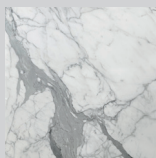

*Night group matt, glossy or metal lacquered.
Top available matt, glossy or metal lacquered, plain or
satinated glass, plain or satinated Marglas. Feet H 30-1 1/4".*

Finiture / Finishes

Laccati opachi e lucidi / Matt and gloss lacquers

Essenze / Woods

rovere therm / therm oak

rovere lavagna / lavagna oak

noce masala / masala walnut

Marglas liscio o satinato / *Plain or satinated Marglas*

onice

calacatta

gaudi stone

portoro

sahara noir

Vetri lisci o satinati laccati / *Plain or satinated Glass*

bianco

tortora

corda

ostrica

cenere