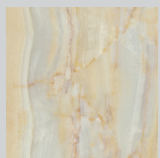

*Night group matt, glossy or metal lacquered.
Top available matt, glossy or metal lacquered, plain or
satinated glass, plain or satinated Marglas. Feet H 30-1 1/4".*

Finiture / Finishes

Laccati opachi e lucidi / Matt and gloss lacquers

Essenze / Woods

rovere therm / therm oak

rovere lavagna / lavagna oak

noce masala / masala walnut

Marglas liscio o satinato / *Plain or satinated Marglas*

onice

calacatta

gaudi stone

portoro

sahara noir

Vetri lisci o satinati laccati / *Plain or satinated Glass*

bianco

tortora

corda

ostrica

cenere