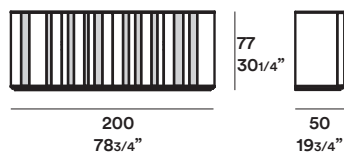

Sideboard with 4 transparent glass doors with wood inserts. Inside in walnut with shelf and integrated light system. Finishes: matt or gloss lacquer.

Dimensioni / Dimensions

Eleven / M. Mornati

Finiture / Finishings