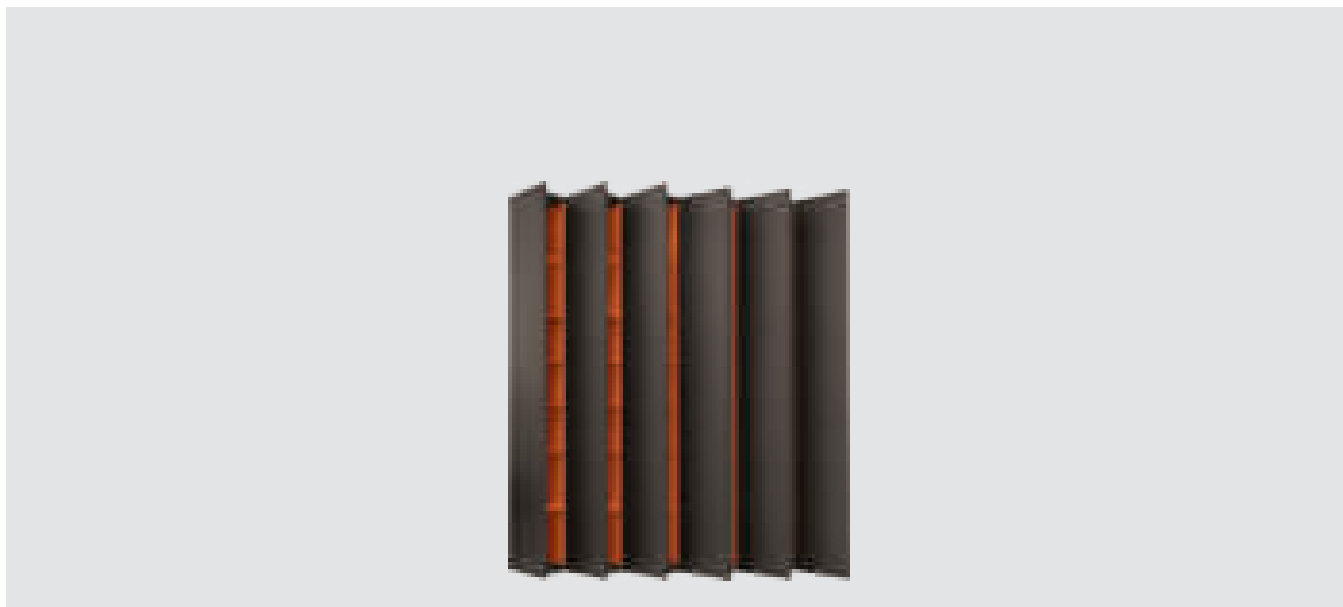

Aleph / Lievore Altherr Molina

Complementi / Complements

2012

Libreria modulare in legno a parete. Finiture: Interno e ripiani laccato opaco; esterno rovere therm, laccato opaco.

Wooden modular wall bookcase. Finishing: matt lacquer for the inside and shelves; outside finishing in therm oak or matt lacquer.

Dimensioni / Dimensions

Aleph / Lievore Altherr Molina

Finiture / Finishings

Essenze / Woods

rovere therm
therm oak

Laccati opachi / Matt lacquers

gesso

bianco