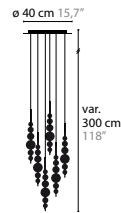

13170 > 13173
H6 MINI