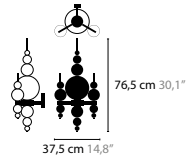

OTHER COLOURS ON REQUEST

**13200 > 13203 W1**

**13220 > 13223 W3**

**13240 > 13243 W3**

**13260 > 13263 T1**

**TEARS FROM MOON W1**

BASE: 1 X G4 / 12V / MAX. 20W

<b>13200</b>	WHITE HANDMADE GLASS BALLS	<b>COLOURS</b>	00 01 02 05 10 12 13 14 16
<b>13201</b>	BLACK HANDMADE GLASS BALLS	<b>COLOURS</b>	00 01 02 05 10 12 13 14 16
<b>13202</b>	SILVER HANDMADE GLASS BALLS	<b>COLOURS</b>	00 01 02 05 10 12 13 14 16
<b>13203</b>	GOLD HANDMADE GLASS BALLS	<b>COLOURS</b>	00 01 02 05 10 12 13 14 16