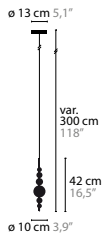

13160 > 13163
H1 MINI