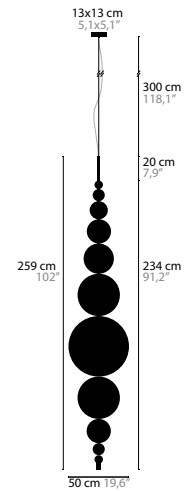

TEARS FROM MOON H12

BASE: 12 X G4 / 12V / MAX. 20W

13070	WHITE HANDMADE GLASS BALLS	COLOURS	00 01 02 05 10 12 13 14 16
13071	BLACK HANDMADE GLASS BALLS	COLOURS	00 01 02 05 10 12 13 14 16
13072	SILVER HANDMADE GLASS BALLS	COLOURS	00 01 02 05 10 12 13 14 16
13073	GOLD HANDMADE GLASS BALLS	COLOURS	00 01 02 05 10 12 13 14 16

TEARS FROM MOON H12+12

BASE: 24 X G4 / 12V / MAX. 10W

13074	WHITE HANDMADE GLASS BALLS	COLOURS	00 01 02 05 10 12 13 14 16
13075	BLACK HANDMADE GLASS BALLS	COLOURS	00 01 02 05 10 12 13 14 16
13076	SILVER HANDMADE GLASS BALLS	COLOURS	00 01 02 05 10 12 13 14 16
13077	GOLD HANDMADE GLASS BALLS	COLOURS	00 01 02 05 10 12 13 14 16

TEARS FROM MOON H20 XL

BASE: 20 X G4 / 12V / MAX. 10W

13110	WHITE HANDMADE GLASS BALLS	COLOURS	00 01 02 05 10 12 13 14 16
13111	BLACK HANDMADE GLASS BALLS	COLOURS	00 01 02 05 10 12 13 14 16
13112	SILVER HANDMADE GLASS BALLS	COLOURS	00 01 02 05 10 12 13 14 16
13113	GOLD HANDMADE GLASS BALLS	COLOURS	00 01 02 05 10 12 13 14 16

TEARS FROM MOON H20+20 XL

BASE: 40 X G4 / 12V / MAX. 5W

13114	WHITE HANDMADE GLASS BALLS	COLOURS	00 01 02 05 10 12 13 14 16
13115	BLACK HANDMADE GLASS BALLS	COLOURS	00 01 02 05 10 12 13 14 16
13116	SILVER HANDMADE GLASS BALLS	COLOURS	00 01 02 05 10 12 13 14 16
13117	GOLD HANDMADE GLASS BALLS	COLOURS	00 01 02 05 10 12 13 14 16

TEARS FROM MOON H1 XL

BASE: 1 X G9 / 220V / MAX. 40W

13010	WHITE HANDMADE GLASS BALLS	COLOURS	00 02
13011	BLACK HANDMADE GLASS BALLS	COLOURS	00 02
13012	SILVER HANDMADE GLASS BALLS	COLOURS	00 02
13013	GOLD HANDMADE GLASS BALLS	COLOURS	00 02

TEARS FROM MOON H1 XXL

BASE: 1 X G9 / 220V / MAX. 40W

13020	WHITE HANDMADE GLASS BALLS	COLOURS	00 01 02 05 10 12 13 14 16
13021	BLACK HANDMADE GLASS BALLS	COLOURS	00 01 02 05 10 12 13 16

TEARS FROM MOON H1 XXXL

BASE: 1 X G9 / 220V / MAX. 40W

13025	WHITE HANDMADE GLASS BALLS	COLOURS	00 01 02 05 10 12 13 14 16
13026	BLACK HANDMADE GLASS BALLS	COLOURS	00 01 02 05 10 12 13 14 16

COLOURS			
00	BRILLIANT BRASS		
01	SATIN BRASS		
02	CHROME		
05	BRONZE		
10	BLACK MATT		
12	BLACK GLOSSY		
13	WHITE GLOSSY		
14	WHITE MATT		
16	MATT NICKEL		

GENERAL INFORMATION:

- NOTE: LED DOWNLIGHTS WITH SEPARATE SWITCH 'ON/OFF' IN MODELS: H22+3 AND H34+4
- DIMMABLE
- GOLD GLASS: GOLD PLATED
- SILVER GLASS: SILVER PLATED

OTHER COLOURS ON REQUEST