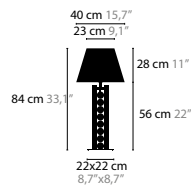

OTHER COLOURS ON REQUEST

**13200 > 13203 W1**

**13220 > 13223 W3**

**13240 > 13243 W3**

**13260 > 13263 T1**

**TEARS FROM MOON W1**

BASE: 1 X G4 / 12V / MAX. 20W

<b>13200</b>	WHITE HANDMADE GLASS BALLS	<b>COLOURS</b>	00 01 02 05 10 12 13 14 16
<b>13201</b>	BLACK HANDMADE GLASS BALLS	<b>COLOURS</b>	00 01 02 05 10 12 13 14 16
<b>13202</b>	SILVER HANDMADE GLASS BALLS	<b>COLOURS</b>	00 01 02 05 10 12 13 14 16
<b>13203</b>	GOLD HANDMADE GLASS BALLS	<b>COLOURS</b>	00 01 02 05 10 12 13 14 16