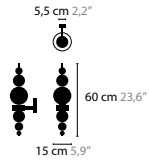

13200 > 13203 W1