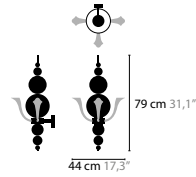

OTHER COLOURS ON REQUEST

**13200 > 13203 W1**

**13220 > 13223 W3**

**13240 > 13243 W3**

**13260 > 13263 T1**

**TEARS FROM MOON W1**

BASE: 1 X G4 / 12V / MAX. 20W

<b>13200</b>	WHITE HANDMADE GLASS BALLS	<b>COLOURS</b>	00 01 02 05 10 12 13 14 16
<b>13201</b>	BLACK HANDMADE GLASS BALLS	<b>COLOURS</b>	00 01 02 05 10 12 13 14 16
<b>13202</b>	SILVER HANDMADE GLASS BALLS	<b>COLOURS</b>	00 01 02 05 10 12 13 14 16
<b>13203</b>	GOLD HANDMADE GLASS BALLS	<b>COLOURS</b>	00 01 02 05 10 12 13 14 16