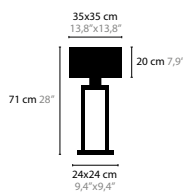

SWINGING BALLET

DESIGN BY COEN MUNSTERS

12910 H6

12914 H12

12918 H18

12980 F1

12970 T1

12972 T1