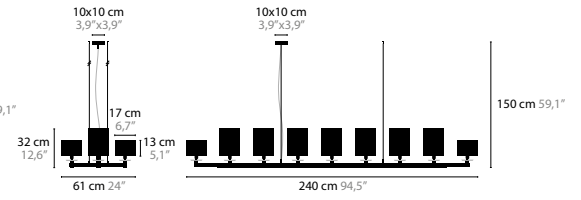

12942 H23

SWINGING BALLET W3

BASE: 3 X E14 / 220V / MAX. 40W

12958 SWAROVSKI® STRASS®

COLOURS 00 01 02 05 10 12 13 14 16

SHADE 301 310 320 377 391

SWINGING BALLET H5

BASE: 5 X E14 / 220V / MAX. 40W

12922 SWAROVSKI® STRASS®

COLOURS 00 01 02 05 10 12 13 14 16

SHADE 301 310 320 377 391

SWINGING BALLET H7

BASE: 7 X E14 / 220V / MAX. 40W

12926 SWAROVSKI® STRASS®

COLOURS 00 01 02 05 10 12 13 14 16

SHADE 301 310 320 377 391

SWINGING BALLET H10

BASE: 10 X E14 / 220V / MAX. 40W

12930 SWAROVSKI® STRASS®

COLOURS 00 01 02 05 10 12 13 14 16

SHADE 301 310 320 377 391

SWINGING BALLET H14

BASE: 14 X E14 / 220V / MAX. 40W

12934 SWAROVSKI® STRASS®

COLOURS 00 01 02 05 10 12 13 14 16

SHADE 301 310 320 377 391

SWINGING BALLET H17

BASE: 17 X E14 / 220V / MAX. 40W

12938 SWAROVSKI® STRASS®

COLOURS 00 01 02 05 10 12 13 14 16

SHADE 301 310 320 377 391

SWINGING BALLET H23

BASE: 23 X E14 / 220V / MAX. 40W

12942 SWAROVSKI® STRASS®

COLOURS 00 01 02 05 10 12 13 14 16

SHADE 301 310 320 377 391

SHADE	301	WHITE
	310	CREME
	320	BLACK
	377	BROWN
	391	RED

COLOURS	00	BRILLIANT BRASS
	01	SATIN BRASS
	02	CHROME
	05	BRONZE
	10	BLACK MATT
	12	BLACK GLOSSY
	13	WHITE GLOSSY
	14	WHITE MATT
	16	MATT NICKEL

OTHER COLOURS ON REQUEST