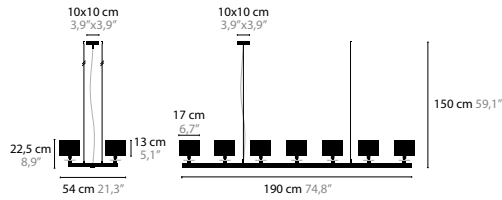

12922 H5

12926 H7

12930 H10

12934 H14

12938 H17

12942 H23

SWINGING BALLET W3

BASE: 3 X E14 / 220V / MAX. 40W

12958 SWAROVSKI® STRASS®

COLOURS 00 01 02 05 10 12 13 14 16

SHADE 301 310 320 377 391

SWINGING BALLET H5

BASE: 5 X E14 / 220V / MAX. 40W

12922 SWAROVSKI® STRASS®

COLOURS 00 01 02 05 10 12 13 14 16

SHADE 301 310 320 377 391

SWINGING BALLET H7

BASE: 7 X E14 / 220V / MAX. 40W

12926 SWAROVSKI® STRASS®

COLOURS 00 01 02 05 10 12 13 14 16

SHADE 301 310 320 377 391

SWINGING BALLET H10

BASE: 10 X E14 / 220V / MAX. 40W

12930 SWAROVSKI® STRASS®

COLOURS 00 01 02 05 10 12 13 14 16

SHADE 301 310 320 377 391

SWINGING BALLET H14

BASE: 14 X E14 / 220V / MAX. 40W

12934 SWAROVSKI® STRASS®

COLOURS 00 01 02 05 10 12 13 14 16

SHADE 301 310 320 377 391

SWINGING BALLET H17

BASE: 17 X E14 / 220V / MAX. 40W

12938 SWAROVSKI® STRASS®

COLOURS 00 01 02 05 10 12 13 14 16

SHADE 301 310 320 377 391

SWINGING BALLET H23

BASE: 23 X E14 / 220V / MAX. 40W

12942 SWAROVSKI® STRASS®

COLOURS 00 01 02 05 10 12 13 14 16

SHADE 301 310 320 377 391

SHADE	301	WHITE
	310	CREME
	320	BLACK
	377	BROWN
	391	RED

COLOURS	00	BRILLIANT BRASS
	01	SATIN BRASS
	02	CHROME
	05	BRONZE
	10	BLACK MATT
	12	BLACK GLOSSY
	13	WHITE GLOSSY
	14	WHITE MATT
	16	MATT NICKEL

OTHER COLOURS ON REQUEST