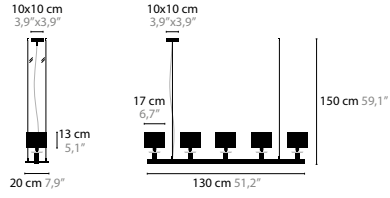

12922 H5

12926 H7

12930 H10

12934 H14

12938 H17

12942 H23

SWINGING BALLET W3

BASE: 3 X E14 / 220V / MAX. 40W

12958 SWAROVSKI® STRASS®

COLOURS 00 01 02 05 10 12 13 14 16

SHADE 301 310 320 377 391

SWINGING BALLET H5

BASE: 5 X E14 / 220V / MAX. 40W

12922 SWAROVSKI® STRASS®

COLOURS 00 01 02 05 10 12 13 14 16

SHADE 301 310 320 377 391

SWINGING BALLET H7

BASE: 7 X E14 / 220V / MAX. 40W

12926 SWAROVSKI® STRASS®

COLOURS 00 01 02 05 10 12 13 14 16

SHADE 301 310 320 377 391

SWINGING BALLET H10

BASE: 10 X E14 / 220V / MAX. 40W

12930 SWAROVSKI® STRASS®

COLOURS 00 01 02 05 10 12 13 14 16

SHADE 301 310 320 377 391

SWINGING BALLET H14

BASE: 14 X E14 / 220V / MAX. 40W

12934 SWAROVSKI® STRASS®

COLOURS 00 01 02 05 10 12 13 14 16

SHADE 301 310 320 377 391

SWINGING BALLET H17

BASE: 17 X E14 / 220V / MAX. 40W

12938 SWAROVSKI® STRASS®

COLOURS 00 01 02 05 10 12 13 14 16

SHADE 301 310 320 377 391

SWINGING BALLET H23

BASE: 23 X E14 / 220V / MAX. 40W

12942 SWAROVSKI® STRASS®

COLOURS 00 01 02 05 10 12 13 14 16

SHADE 301 310 320 377 391

SHADE	301	WHITE
	310	CREME
	320	BLACK
	377	BROWN
	391	RED

COLOURS	00	BRILLIANT BRASS
	01	SATIN BRASS
	02	CHROME
	05	BRONZE
	10	BLACK MATT
	12	BLACK GLOSSY
	13	WHITE GLOSSY
	14	WHITE MATT
	16	MATT NICKEL

OTHER COLOURS ON REQUEST