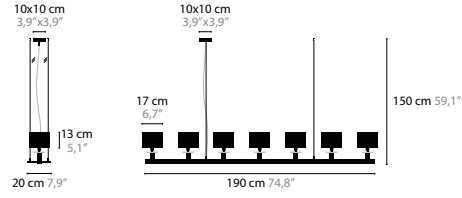

12922 H5

12926 H7

12930 H10

12934 H14

12938 H17

12942 H23

SWINGING BALLET W3

BASE: 3 X E14 / 220V / MAX. 40W

12958 SWAROVSKI® STRASS®

COLOURS 00 01 02 05 10 12 13 14 16

SHADE 301 310 320 377 391

SWINGING BALLET H5

BASE: 5 X E14 / 220V / MAX. 40W

12922 SWAROVSKI® STRASS®

COLOURS 00 01 02 05 10 12 13 14 16

SHADE 301 310 320 377 391

SWINGING BALLET H7

BASE: 7 X E14 / 220V / MAX. 40W

12926 SWAROVSKI® STRASS®

COLOURS 00 01 02 05 10 12 13 14 16

SHADE 301 310 320 377 391

SWINGING BALLET H10

BASE: 10 X E14 / 220V / MAX. 40W

12930 SWAROVSKI® STRASS®

COLOURS 00 01 02 05 10 12 13 14 16

SHADE 301 310 320 377 391

SWINGING BALLET H14

BASE: 14 X E14 / 220V / MAX. 40W

12934 SWAROVSKI® STRASS®

COLOURS 00 01 02 05 10 12 13 14 16

SHADE 301 310 320 377 391

SWINGING BALLET H17

BASE: 17 X E14 / 220V / MAX. 40W

12938 SWAROVSKI® STRASS®

COLOURS 00 01 02 05 10 12 13 14 16

SHADE 301 310 320 377 391

SWINGING BALLET H23

BASE: 23 X E14 / 220V / MAX. 40W

12942 SWAROVSKI® STRASS®

COLOURS 00 01 02 05 10 12 13 14 16

SHADE 301 310 320 377 391

SHADE	301	WHITE
	310	CREME
	320	BLACK
	377	BROWN
	391	RED

COLOURS	00	BRILLIANT BRASS
	01	SATIN BRASS
	02	CHROME
	05	BRONZE
	10	BLACK MATT
	12	BLACK GLOSSY
	13	WHITE GLOSSY
	14	WHITE MATT
	16	MATT NICKEL

OTHER COLOURS ON REQUEST