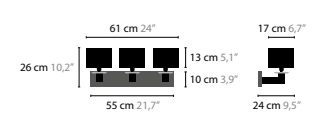

12958 W3

SWINGING BALLET H6

BASE: 6 X E14 / 220V / MAX. 40W

12910 SWAROVSKI® STRASS®

COLOURS 00 01 02 05 10 12 13 14 16

SHADE 301 310 320 377 391

SWINGING BALLET H12

BASE: 12 X E14 / 220V / MAX. 40W

12914 SWAROVSKI® STRASS®

COLOURS 00 01 02 05 10 12 13 14 16

SHADE 301 310 320 377 391

SWINGING BALLET H18

BASE: 18 X E14 / 220V / MAX. 40W

12918 SWAROVSKI® STRASS®

COLOURS 00 01 02 05 10 12 13 14 16

SHADE 301 310 320 377 391

SWINGING BALLET F1

BASE: 1 X E27 / 220V / MAX. 100W, INCL. REGULAR / DIMMER

12980

COLOURS 00 01 02 05 10 12 13 14 16

SHADE 301 310 320 377 391

SWINGING BALLET T1

BASE: 1 X E27 / 220V / MAX. 60W

12970

COLOURS 00 01 02 05 10 12 13 14 16

SHADE 301 310 320 377 391

SWINGING BALLET T1

BASE: 1 X E27 / 220V / MAX. 60W

12972 SWAROVSKI® STRASS®

COLOURS 00 01 02 05 10 12 13 14 16

SHADE 301 310 320 377 391

SWINGING BALLET W1

BASE: 1 X E14 / 220V / MAX. 40W

12950 SWAROVSKI® STRASS®

COLOURS 00 01 02 05 10 12 13 14 16

SHADE 301 310 320 377 391

SWINGING BALLET W2

BASE: 2 X E14 / 220V / MAX. 40W

12954 SWAROVSKI® STRASS®

COLOURS 00 01 02 05 10 12 13 14 16

SHADE 301 310 320 377 391