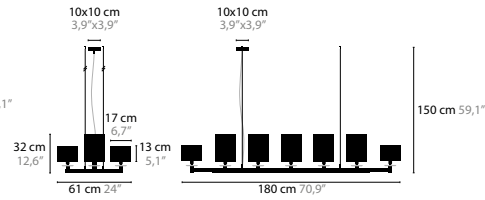

12922 H5

12926 H7

12930 H10

12934 H14

12938 H17

12942 H23

SWINGING BALLET W3

BASE: 3 X E14 / 220V / MAX. 40W

12958 SWAROVSKI® STRASS®

COLOURS 00 01 02 05 10 12 13 14 16

SHADE 301 310 320 377 391

SWINGING BALLET H5

BASE: 5 X E14 / 220V / MAX. 40W

12922 SWAROVSKI® STRASS®

COLOURS 00 01 02 05 10 12 13 14 16

SHADE 301 310 320 377 391

SWINGING BALLET H7

BASE: 7 X E14 / 220V / MAX. 40W

12926 SWAROVSKI® STRASS®

COLOURS 00 01 02 05 10 12 13 14 16

SHADE 301 310 320 377 391

SWINGING BALLET H10

BASE: 10 X E14 / 220V / MAX. 40W

12930 SWAROVSKI® STRASS®

COLOURS 00 01 02 05 10 12 13 14 16

SHADE 301 310 320 377 391

SWINGING BALLET H14

BASE: 14 X E14 / 220V / MAX. 40W

12934 SWAROVSKI® STRASS®

COLOURS 00 01 02 05 10 12 13 14 16

SHADE 301 310 320 377 391

SWINGING BALLET H17

BASE: 17 X E14 / 220V / MAX. 40W

12938 SWAROVSKI® STRASS®

COLOURS 00 01 02 05 10 12 13 14 16

SHADE 301 310 320 377 391

SWINGING BALLET H23

BASE: 23 X E14 / 220V / MAX. 40W

12942 SWAROVSKI® STRASS®

COLOURS 00 01 02 05 10 12 13 14 16

SHADE 301 310 320 377 391

SHADE	301	WHITE
	310	CREME
	320	BLACK
	377	BROWN
	391	RED

COLOURS	00	BRILLIANT BRASS
	01	SATIN BRASS
	02	CHROME
	05	BRONZE
	10	BLACK MATT
	12	BLACK GLOSSY
	13	WHITE GLOSSY
	14	WHITE MATT
	16	MATT NICKEL

OTHER COLOURS ON REQUEST