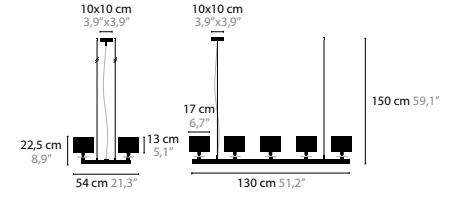

12922 H5

12926 H7

12930 H10

12934 H14

12938 H17

12942 H23

SWINGING BALLET W3

BASE: 3 X E14 / 220V / MAX. 40W

12958 SWAROVSKI® STRASS®

COLOURS 00 01 02 05 10 12 13 14 16

SHADE 301 310 320 377 391

SWINGING BALLET H5

BASE: 5 X E14 / 220V / MAX. 40W

12922 SWAROVSKI® STRASS®

COLOURS 00 01 02 05 10 12 13 14 16

SHADE 301 310 320 377 391

SWINGING BALLET H7

BASE: 7 X E14 / 220V / MAX. 40W

12926 SWAROVSKI® STRASS®

COLOURS 00 01 02 05 10 12 13 14 16

SHADE 301 310 320 377 391

SWINGING BALLET H10

BASE: 10 X E14 / 220V / MAX. 40W

12930 SWAROVSKI® STRASS®

COLOURS 00 01 02 05 10 12 13 14 16

SHADE 301 310 320 377 391

SWINGING BALLET H14

BASE: 14 X E14 / 220V / MAX. 40W

12934 SWAROVSKI® STRASS®

COLOURS 00 01 02 05 10 12 13 14 16

SHADE 301 310 320 377 391

SWINGING BALLET H17

BASE: 17 X E14 / 220V / MAX. 40W

12938 SWAROVSKI® STRASS®

COLOURS 00 01 02 05 10 12 13 14 16

SHADE 301 310 320 377 391

SWINGING BALLET H23

BASE: 23 X E14 / 220V / MAX. 40W

12942 SWAROVSKI® STRASS®

COLOURS 00 01 02 05 10 12 13 14 16

SHADE 301 310 320 377 391

SHADE	301	WHITE
	310	CREME
	320	BLACK
	377	BROWN
	391	RED

COLOURS	00	BRILLIANT BRASS
	01	SATIN BRASS
	02	CHROME
	05	BRONZE
	10	BLACK MATT
	12	BLACK GLOSSY
	13	WHITE GLOSSY
	14	WHITE MATT
	16	MATT NICKEL

OTHER COLOURS ON REQUEST