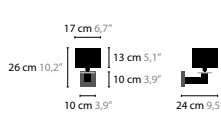

SWINGING BALLET

DESIGN BY COEN MUNSTERS

12910 H6

12950 W1

SWINGING BALLET H6

BASE: 6 X E14 / 220V / MAX. 40W

12910 SWAROVSKI® STRASS®

COLOURS 00 01 02 05 10 12 13 14 16

SHADE 301 310 320 377 391

SWINGING BALLET H12

BASE: 12 X E14 / 220V / MAX. 40W

12914 SWAROVSKI® STRASS®

COLOURS 00 01 02 05 10 12 13 14 16

SHADE 301 310 320 377 391

SWINGING BALLET H18

BASE: 18 X E14 / 220V / MAX. 40W

12918 SWAROVSKI® STRASS®

COLOURS 00 01 02 05 10 12 13 14 16

SHADE 301 310 320 377 391

SWINGING BALLET F1

BASE: 1 X E27 / 220V / MAX. 100W, INCL. REGULAR / DIMMER

12980

COLOURS 00 01 02 05 10 12 13 14 16

SHADE 301 310 320 377 391

SWINGING BALLET T1

BASE: 1 X E27 / 220V / MAX. 60W

12970

COLOURS 00 01 02 05 10 12 13 14 16

SHADE 301 310 320 377 391

SWINGING BALLET T1

BASE: 1 X E27 / 220V / MAX. 60W

12972 SWAROVSKI® STRASS®

COLOURS 00 01 02 05 10 12 13 14 16

SHADE 301 310 320 377 391

SWINGING BALLET W1

BASE: 1 X E14 / 220V / MAX. 40W

12950 SWAROVSKI® STRASS®

COLOURS 00 01 02 05 10 12 13 14 16

SHADE 301 310 320 377 391

SWINGING BALLET W2

BASE: 2 X E14 / 220V / MAX. 40W

12954 SWAROVSKI® STRASS®

COLOURS 00 01 02 05 10 12 13 14 16

SHADE 301 310 320 377 391

SHADE

COLOURS

GENERAL INFORMATION: - CYRSTAL: SWAROVSKI® STRASS®
- MIDDLE BASE ARTICLE 12910, 12914, 12918: OTHER LENGHTS ON REQUEST

OTHER COLOURS ON REQUEST