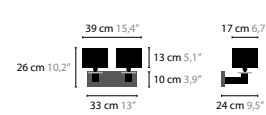

SWINGING BALLET

DESIGN BY COEN MUNSTERS

12910 H6

12954 W2

SWINGING BALLET H6

BASE: 6 X E14 / 220V / MAX. 40W

12910 SWAROVSKI® STRASS®

COLOURS 00 01 02 05 10 12 13 14 16

SHADE 301 310 320 377 391

SWINGING BALLET H12

BASE: 12 X E14 / 220V / MAX. 40W

12914 SWAROVSKI® STRASS®

COLOURS 00 01 02 05 10 12 13 14 16

SHADE 301 310 320 377 391

SWINGING BALLET H18

BASE: 18 X E14 / 220V / MAX. 40W

12918 SWAROVSKI® STRASS®

COLOURS 00 01 02 05 10 12 13 14 16

SHADE 301 310 320 377 391

SWINGING BALLET F1

BASE: 1 X E27 / 220V / MAX. 100W, INCL. REGULAR / DIMMER

12980

COLOURS 00 01 02 05 10 12 13 14 16

SHADE 301 310 320 377 391

SWINGING BALLET T1

BASE: 1 X E27 / 220V / MAX. 60W

12970

COLOURS 00 01 02 05 10 12 13 14 16

SHADE 301 310 320 377 391

SWINGING BALLET T1

BASE: 1 X E27 / 220V / MAX. 60W

12972 SWAROVSKI® STRASS®

COLOURS 00 01 02 05 10 12 13 14 16

SHADE 301 310 320 377 391

SWINGING BALLET W1

BASE: 1 X E14 / 220V / MAX. 40W

12950 SWAROVSKI® STRASS®

COLOURS 00 01 02 05 10 12 13 14 16

SHADE 301 310 320 377 391

SWINGING BALLET W2

BASE: 2 X E14 / 220V / MAX. 40W

12954 SWAROVSKI® STRASS®

COLOURS 00 01 02 05 10 12 13 14 16

SHADE 301 310 320 377 391

SHADE

COLOURS

GENERAL INFORMATION: - CYRSTAL: SWAROVSKI® STRASS®
- MIDDLE BASE ARTICLE 12910, 12914, 12918: OTHER LENGHTS ON REQUEST

OTHER COLOURS ON REQUEST