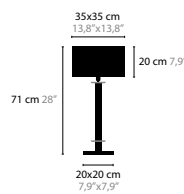

SWINGING BALLET

DESIGN BY COEN MUNSTERS

12910 H6

12914 H12

12918 H18

12980 F1

12970 T1

12972 T1