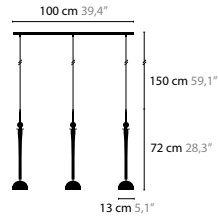

12820 / 12821 H3