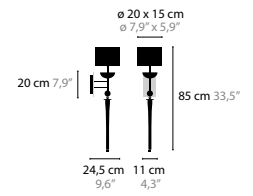

12850 / 12851 W1

SWEET SYMPHONY H1

BASE: 1 X GU10 / 220V / MAX. 50W

12810 BLACK GLASS COLOURS 00 01 02 05 10 12 16
12811 CLEAR GLASS COLOURS 00 01 02 05 10 12 16

SWEET SYMPHONY H3

BASE: 3 X GU10 / 220V / MAX. 50W

12820 BLACK GLASS COLOURS 00 01 02 05 10 12 16
12821 CLEAR GLASS COLOURS 00 01 02 05 10 12 16

SWEET SYMPHONY H5

BASE: 5 X GU10 / 220V / MAX. 50W

12830 BLACK GLASS COLOURS 00 01 02 05 10 12 16
12831 CLEAR GLASS COLOURS 00 01 02 05 10 12 16

SWEET SYMPHONY H9

BASE: 9 X E27 / 220V / MAX. 40W

12840 CLEAR GLASS COLOURS 00 01 02 05 10 12 16 SHADE 301 310 320 377 391

SWEET SYMPHONY W1

BASE: 1 X E27 / 220V / MAX. 40W

12850 BLACK GLASS COLOURS 00 01 02 05 10 12 16 SHADE 301 310 320 377 391
12851 CLEAR GLASS COLOURS 00 01 02 05 10 12 16 SHADE 301 310 320 377 391

SHADE		
	301	WHITE
	310	CREME
	320	BLACK
	377	BROWN
	391	RED

COLOURS		
	00	BRILLIANT BRASS
	01	SATIN BRASS
	02	CHROME
	05	BRONZE
	10	BLACK MATT
	12	BLACK GLOSSY
	16	MATT NICKEL

GENERAL INFORMATION: - ORGANZA SHADES
- GLASS BALLS: OPTICAL GLASS

OTHER COLOURS
ON REQUEST