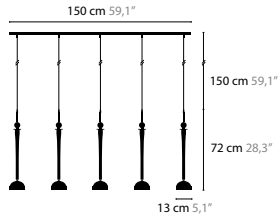

12830 / 12831 H5