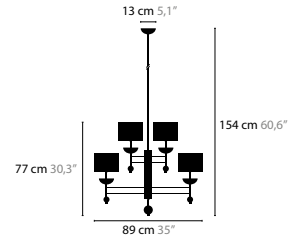

SWEET SYMPHONY

DESIGN BY COEN MUNSTERS

12840 H9

SWEET SYMPHONY H1

BASE: 1 X GU10 / 220V / MAX. 50W

12810 BLACK GLASS COLOURS 00 01 02 05 10 12 16
12811 CLEAR GLASS COLOURS 00 01 02 05 10 12 16

SWEET SYMPHONY H3

BASE: 3 X GU10 / 220V / MAX. 50W

12820 BLACK GLASS COLOURS 00 01 02 05 10 12 16
12821 CLEAR GLASS COLOURS 00 01 02 05 10 12 16

SWEET SYMPHONY H5

BASE: 5 X GU10 / 220V / MAX. 50W

12830 BLACK GLASS COLOURS 00 01 02 05 10 12 16
12831 CLEAR GLASS COLOURS 00 01 02 05 10 12 16

SWEET SYMPHONY H9

BASE: 9 X E27 / 220V / MAX. 40W

12840 CLEAR GLASS COLOURS 00 01 02 05 10 12 16 SHADE 301 310 320 377 391

SWEET SYMPHONY W1

BASE: 1 X E27 / 220V / MAX. 40W

12850 BLACK GLASS COLOURS 00 01 02 05 10 12 16 SHADE 301 310 320 377 391
12851 CLEAR GLASS COLOURS 00 01 02 05 10 12 16 SHADE 301 310 320 377 391

SHADE		
	301	WHITE
	310	CREME
	320	BLACK
	377	BROWN
	391	RED

COLOURS		
	00	BRILLIANT BRASS
	01	SATIN BRASS
	02	CHROME
	05	BRONZE
	10	BLACK MATT
	12	BLACK GLOSSY
	16	MATT NICKEL

GENERAL INFORMATION: - ORGANZA SHADES
- GLASS BALLS: OPTICAL GLASS

OTHER COLOURS
ON REQUEST