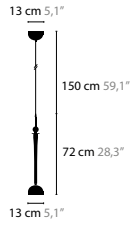

SWEET SYMPHONY

DESIGN BY COEN MUNSTERS

12810 / 12811 H1