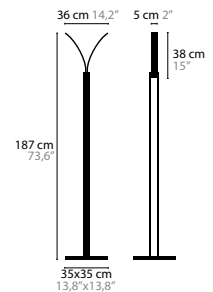

13790 F2 XL

COLOURS		02 CHROME
		16 MATT NICKEL
		32 BLACK STRUCTURE
		33 WHITE STRUCTURE

GENERAL INFORMATION: - ALL MODELS DIMMABLE, ART. 13770 AND 13772 ALSO DIMMABLE BY USING MORE THAN ONE PIECE

OTHER COLOURS ON REQUEST