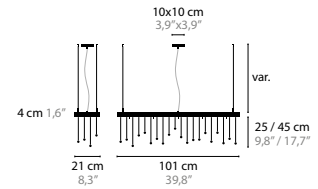

12660 > 12661 H9

12612 > 12613 H10

SPRANKLING DISK C9		BASE: 9 X LED / 3W / 2700K / 375LM	
12672	LED / SPECTRA® CRYSTAL	36 CRYSTALS 20 MM	COLOURS 00 01 02 05 10 12 16
12673	LED / SWAROVSKI® STRASS®	36 CRYSTALS 20 MM	COLOURS 00 01 02 05 10 12 16