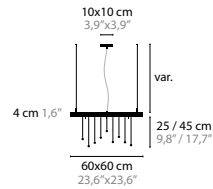

12660 > 12661 H9

12612 > 12613 H10

SPRANKLING DISK C9		BASE: 9 X LED / 3W / 2700K / 375LM	
12672	LED / SPECTRA® CRYSTAL	36 CRYSTALS 20 MM	COLOURS 00 01 02 05 10 12 16
12673	LED / SWAROVSKI® STRASS®	36 CRYSTALS 20 MM	COLOURS 00 01 02 05 10 12 16