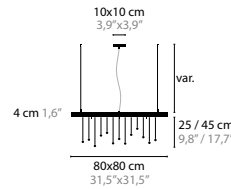

12660 > 12661 H9

12612 > 12613 H10

SPRANKLING DISK C9		BASE: 9 X LED / 3W / 2700K / 375LM	
12672	LED / SPECTRA® CRYSTAL	36 CRYSTALS 20 MM	COLOURS 00 01 02 05 10 12 16
12673	LED / SWAROVSKI® STRASS®	36 CRYSTALS 20 MM	COLOURS 00 01 02 05 10 12 16