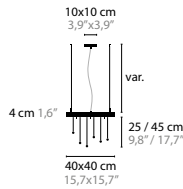

12652 > 12653 H9