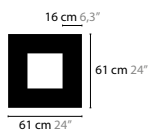

12500 > 12502 H8