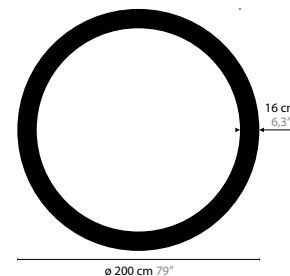

# SKY CYCLES - OVAL / ROUND / SQUARE

DESIGN BY COEN MUNSTERS

12400 > 12402 H8

12410 > 12412 H6

12416 > 12418 H12

12422 > 12424 H12

12428 > 12430 H17

12406 > 12408 H12