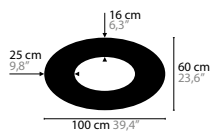

# SKY CYCLES - OVAL / ROUND / SQUARE

DESIGN BY COEN MUNSTERS

12400 > 12402 H8

12410 > 12412 H6

12416 > 12418 H12

12422 > 12424 H12

12428 > 12430 H17

12406 > 12408 H12