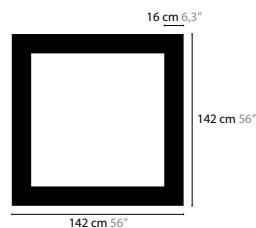

12512 > 12514 H24