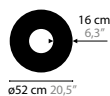

# SKY CYCLES - OVAL / ROUND / SQUARE

DESIGN BY COEN MUNSTERS

12400 > 12402 H8

12410 > 12412 H6

12416 > 12418 H12

12422 > 12424 H12

12428 > 12430 H17

12406 > 12408 H12