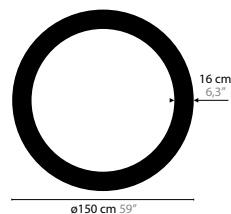

# SKY CYCLES - OVAL / ROUND / SQUARE

DESIGN BY COEN MUNSTERS

12400 > 12402 H8

12410 > 12412 H6

12416 > 12418 H12

12422 > 12424 H12

12428 > 12430 H17

12406 > 12408 H12