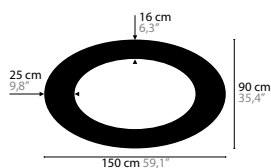

# SKY CYCLES - OVAL / ROUND / SQUARE

DESIGN BY COEN MUNSTERS

12400 > 12402 H8

12410 > 12412 H6

12416 > 12418 H12

12422 > 12424 H12

12428 > 12430 H17

12406 > 12408 H12