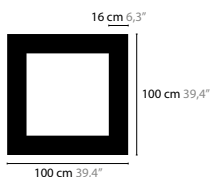

12506 > 12508 H16