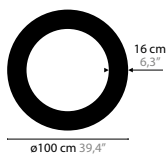

# SKY CYCLES - OVAL / ROUND / SQUARE

DESIGN BY COEN MUNSTERS

12400 > 12402 H8

12410 > 12412 H6

12416 > 12418 H12

12422 > 12424 H12

12428 > 12430 H17

12406 > 12408 H12