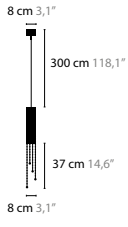

SEXY CRYSTALS

DESIGN BY COEN MUNSTERS

12110 > 12115 H1