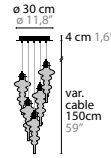

REFLEXX

DESIGN BY COEN MUNSTERS

14360 H5

REFLEXX H1

14350 COLOURS 00 02 32

BASE: 1 X LED 6W / 3000K / 425LM

CLEAR GLASS

REFLEXX H3

14355 COLOURS 00 02 32

BASE: 3 X LED 6W / 3000K / 1275LM

CLEAR GLASS

REFLEXX H5

14360 COLOURS 00 02 32

BASE: 5 X LED 6W / 3000K / 2125LM

CLEAR GLASS

REFLEXX H8

14365 COLOURS 00 02 32

BASE: 8 X LED 6W / 3000K / 3400LM

CLEAR GLASS

REFLEXX H8L

14370 COLOURS 00 02 32

BASE: 8 X LED 6W / 3000K / 3400LM

CLEAR GLASS

REFLEXX H16L

14375 COLOURS 00 02 32

BASE: 16 X LED 6W / 3000K / 6800LM

CLEAR GLASS

REFLEXX W1

14380 COLOURS 00 02 32

BASE: 1 X LED 6W / 3000K / 425LM

CLEAR GLASS

REFLEXX W1+1

14385 COLOURS 00 02 32

BASE: 2 X LED 6W / 3000K / 850LM

CLEAR GLASS

COLOURS

GENERAL INFORMATION: - DIMMABLE