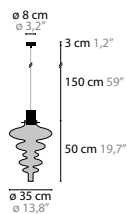

BASE: 2 X LED 6W / 3000K / 850LM

CLEAR GLASS

COLOURS

GENERAL INFORMATION: - DIMMABLE

REFLEXX XXL

DESIGN BY COEN MUNSTERS

14400 H1 XXL

14405 T1 XXL