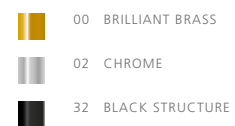

14380 W1

14385 W1+1

REFLEXX H1

14350 COLOURS 00 02 32

BASE: 1 X LED 6W / 3000K / 425LM

CLEAR GLASS

REFLEXX H3

14355 COLOURS 00 02 32

BASE: 8 X LED 6W / 3000K / 3400LM

CLEAR GLASS

REFLEXX H8L

14370 COLOURS 00 02 32

BASE: 8 X LED 6W / 3000K / 3400LM

CLEAR GLASS

REFLEXX H16L

14375 COLOURS 00 02 32

BASE: 16 X LED 6W / 3000K / 6800LM

CLEAR GLASS

REFLEXX W1

14380 COLOURS 00 02 32

BASE: 1 X LED 6W / 3000K / 425LM

CLEAR GLASS

REFLEXX W1+1

14385 COLOURS 00 02 32

BASE: 2 X LED 6W / 3000K / 850LM

CLEAR GLASS

COLOURS

GENERAL INFORMATION: - DIMMABLE

REFLEXX XXL

DESIGN BY COEN MUNSTERS

14400 H1 XXL

14405 T1 XXL