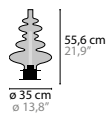

BASE: 2 X LED 6W / 3000K / 850LM

CLEAR GLASS

COLOURS

GENERAL INFORMATION: - DIMMABLE

REFLEXX XXL

DESIGN BY COEN MUNSTERS

14400 H1 XXL

14405 T1 XXL