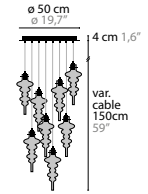

REFLEXX

DESIGN BY COEN MUNSTERS

14365 H8

REFLEXX H1

14350 COLOURS 00 02 32

BASE: 1 X LED 6W / 3000K / 425LM

CLEAR GLASS

REFLEXX H3

14355 COLOURS 00 02 32

BASE: 3 X LED 6W / 3000K / 1275LM

CLEAR GLASS

REFLEXX H5

14360 COLOURS 00 02 32

BASE: 5 X LED 6W / 3000K / 2125LM

CLEAR GLASS

REFLEXX H8

14365 COLOURS 00 02 32

BASE: 8 X LED 6W / 3000K / 3400LM

CLEAR GLASS

REFLEXX H8L

14370 COLOURS 00 02 32

BASE: 8 X LED 6W / 3000K / 3400LM

CLEAR GLASS

REFLEXX H16L

14375 COLOURS 00 02 32

BASE: 16 X LED 6W / 3000K / 6800LM

CLEAR GLASS

REFLEXX W1

14380 COLOURS 00 02 32

BASE: 1 X LED 6W / 3000K / 425LM

CLEAR GLASS

REFLEXX W1+1

14385 COLOURS 00 02 32

BASE: 2 X LED 6W / 3000K / 850LM

CLEAR GLASS

COLOURS

GENERAL INFORMATION: - DIMMABLE