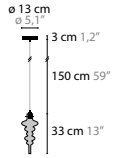

REFLEXX

DESIGN BY COEN MUNSTERS

14350 H1