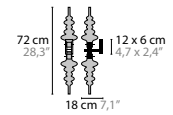

14385 W1+1

REFLEXX H1

14350 COLOURS 00 02 32

BASE: 1 X LED 6W / 3000K / 425LM

CLEAR GLASS

REFLEXX H3

14355 COLOURS 00 02 32

BASE: 3 X LED 6W / 3000K / 1275LM

CLEAR GLASS

REFLEXX H5

14360 COLOURS 00 02 32

BASE: 5 X LED 6W / 3000K / 2125LM

CLEAR GLASS

REFLEXX H8

14365 COLOURS 00 02 32

BASE: 8 X LED 6W / 3000K / 3400LM

CLEAR GLASS

REFLEXX H8L

14370 COLOURS 00 02 32

BASE: 8 X LED 6W / 3000K / 3400LM

CLEAR GLASS

REFLEXX H16L

14375 COLOURS 00 02 32

BASE: 16 X LED 6W / 3000K / 6800LM

CLEAR GLASS

REFLEXX W1

14380 COLOURS 00 02 32

BASE: 1 X LED 6W / 3000K / 425LM

CLEAR GLASS

REFLEXX W1+1

14385 COLOURS 00 02 32

BASE: 2 X LED 6W / 3000K / 850LM

CLEAR GLASS