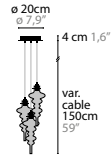

REFLEXX

DESIGN BY COEN MUNSTERS

14355 H3

REFLEXX H1

14350 COLOURS 00 02 32

BASE: 1 X LED 6W / 3000K / 425LM

CLEAR GLASS

REFLEXX H3

14355 COLOURS 00 02 32

BASE: 3 X LED 6W / 3000K / 1275LM

CLEAR GLASS

REFLEXX H5

14360 COLOURS 00 02 32

BASE: 5 X LED 6W / 3000K / 2125LM

CLEAR GLASS

REFLEXX H8

14365 COLOURS 00 02 32

BASE: 8 X LED 6W / 3000K / 3400LM

CLEAR GLASS

REFLEXX H8L

14370 COLOURS 00 02 32

BASE: 8 X LED 6W / 3000K / 3400LM

CLEAR GLASS

REFLEXX H16L

14375 COLOURS 00 02 32

BASE: 16 X LED 6W / 3000K / 6800LM

CLEAR GLASS

REFLEXX W1

14380 COLOURS 00 02 32

BASE: 1 X LED 6W / 3000K / 425LM

CLEAR GLASS

REFLEXX W1+1

14385 COLOURS 00 02 32

BASE: 2 X LED 6W / 3000K / 850LM

CLEAR GLASS

COLOURS

GENERAL INFORMATION: - DIMMABLE