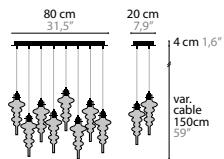

REFLEXX

DESIGN BY COEN MUNSTERS

14370 H8L

REFLEXX H1

14350 COLOURS 00 02 32

BASE: 1 X LED 6W / 3000K / 425LM

CLEAR GLASS

REFLEXX H3

14355 COLOURS 00 02 32

BASE: 3 X LED 6W / 3000K / 1275LM

CLEAR GLASS

REFLEXX H5

14360 COLOURS 00 02 32

BASE: 5 X LED 6W / 3000K / 2125LM

CLEAR GLASS

REFLEXX H8

14365 COLOURS 00 02 32

BASE: 8 X LED 6W / 3000K / 3400LM

CLEAR GLASS

REFLEXX H8L

14370 COLOURS 00 02 32

BASE: 8 X LED 6W / 3000K / 3400LM

CLEAR GLASS

REFLEXX H16L

14375 COLOURS 00 02 32

BASE: 16 X LED 6W / 3000K / 6800LM

CLEAR GLASS

REFLEXX W1

14380 COLOURS 00 02 32

BASE: 1 X LED 6W / 3000K / 425LM

CLEAR GLASS

REFLEXX W1+1

14385 COLOURS 00 02 32

BASE: 2 X LED 6W / 3000K / 850LM

CLEAR GLASS

COLOURS

GENERAL INFORMATION: - DIMMABLE