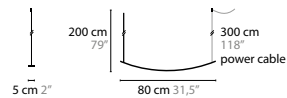

OUT OF LINE

DESIGN BY COEN MUNSTERS

14100

14110 XL

14116

14119

14122

14125

OUT OF LINE BASE: 1 X LED 7W / 24V / 2700K / 280LM NEEDED SUPPLEMENT: CEILING ELECTRICAL BOX

14100 COLOURS 02 16 32 33

OUT OF LINE XL BASE: LED 1 X 13W / 24V / 2700K / 520LM NEEDED SUPPLEMENT: CEILING ELECTRICAL BOX

14110 COLOURS 02 16 32 33

OUT OF LINE CEILING ELECTRICAL BOX

CREATE YOUR OWN COMPOSITION, COUNT THE TOTAL WATTAGE AND CHOOSE THE MATCHING ELECTRICAL BOX

14116 COLOURS 02 16 32 33 BOX FOR MAX. 8W LED 170 X 60 X 35 MM

14119 COLOURS 02 16 32 33 BOX FOR MIN. 12W / MAX. 20W LED 200 X 70 X 35 MM

14122 COLOURS 02 16 32 33 BOX FOR MAX. 75W LED 220 X 300 X 40 MM

14125 COLOURS 02 16 32 33 BOX FOR MAX. 150W LED 300 X 300 X 40 MM

COLOURS		
		02 CHROME
		16 MATT NICKEL
		32 BLACK STRUCTURE
		33 WHITE STRUCTURE

GENERAL INFORMATION: - DIMMABLE

OTHER COLOURS ON REQUEST