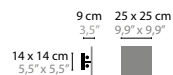

11870 / 11871 C2