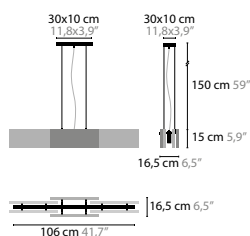

11810 / 11811 H5

11820 / 11821 H8 XL

11840 CLEAR GLASS

NIGHTLIFE W1

BASE: 1 X G9 / 220V / MAX. 40W

11840 CLEAR GLASS COLOURS 02
11841 SILVER GLASS COLOURS 02

NIGHTLIFE C2

BASE: 2 X G9 / 220V / MAX. 40W