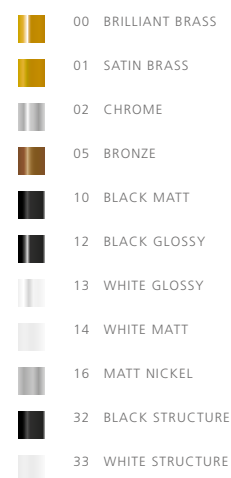

11870 CLEAR GLASS COLOURS 02
11871 SILVER GLASS COLOURS 02

NIGHTLIFE W2

BASE: 2 X G9 / 220V / MAX. 40W

11850 CLEAR GLASS COLOURS 02
11851 SILVER GLASS COLOURS 02

NIGHTLIFE C4

BASE: 4 X G9 / 220V / MAX. 40W

11880 CLEAR GLASS COLOURS 02
11881 SILVER GLASS COLOURS 02

NIGHTLIFE W3

BASE: 3 X G9 / 220V / MAX. 40W

11860 CLEAR GLASS COLOURS 02
11861 SILVER GLASS COLOURS 02

NIGHTLIFE C16

BASE: 16 X G9 / 220V / MAX. 40W

11890 CLEAR GLASS COLOURS 02
11891 SILVER GLASS COLOURS 02

NIGHTLIFE H5

BASE: 5 X G9 / 220V / MAX. 40W

11810 CLEAR GLASS COLOURS 00 01 02 05 10 12 13 14 16 32 33
11811 SILVER GLASS COLOURS 00 01 02 05 10 12 13 14 16 32 33

NIGHTLIFE H8 XL

BASE: 8 X G9 / 220V / MAX. 40W

11820 CLEAR GLASS COLOURS 00 01 02 05 10 12 13 14 16 32 33
11821 SILVER GLASS COLOURS 00 01 02 05 10 12 13 14 16 32 33

COLOURS

GENERAL INFORMATION: - ALL GLASS IS ITALIAN HANDMADE AND EVERY PIECE IS UNIQUE
 - OTHER COLOURS FOR METAL PARTS ON REQUEST