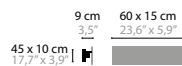

11860 / 11861 W3