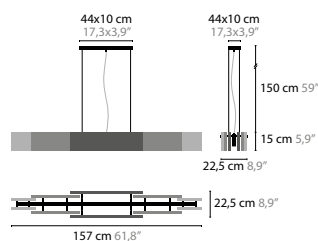

11810 / 11811 H5

11820 / 11821 H8 XL

11840 CLEAR GLASS

NIGHTLIFE W1

BASE: 1 X G9 / 220V / MAX. 40W

11840 CLEAR GLASS COLOURS 02
11841 SILVER GLASS COLOURS 02

NIGHTLIFE C2

BASE: 2 X G9 / 220V / MAX. 40W