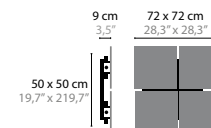

NIGHTLIFE

DESIGN BY COEN MUNSTERS

11840 / 11841 W1

11850 / 11851 W2

11860 / 11861 W3

11870 / 11871 C2

11880 / 11881 C4

11890 / 11891 C16