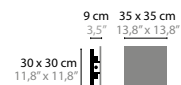

11880 / 11881 C4