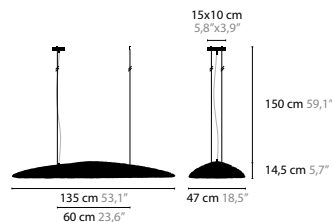

NIGHT IN PARIS

DESIGN BY COEN MUNSTERS

11710 / 11711 H8

11720 / 11721 H10

11721
SILVER GLASS

NIGHT IN PARIS H8

BASE: 8 X G9 / 220V / MAX. 40W

11710 CLEAR GLASS
11711 SILVER GLASS