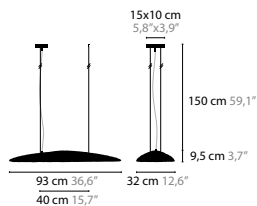

NIGHT IN PARIS

DESIGN BY COEN MUNSTERS

11710 / 11711 H8

11720 / 11721 H10

11721
SILVER GLASS

NIGHT IN PARIS H8

BASE: 8 X G9 / 220V / MAX. 40W

11710 CLEAR GLASS
11711 SILVER GLASS