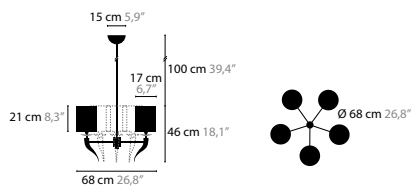

LOVING ARMS

DESIGN BY COEN MUNSTERS

11610 H5