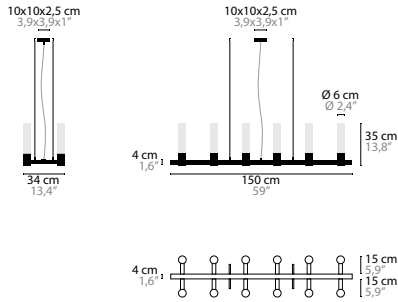

INFINITY

DESIGN BY COEN MUNSTERS

14570 H12