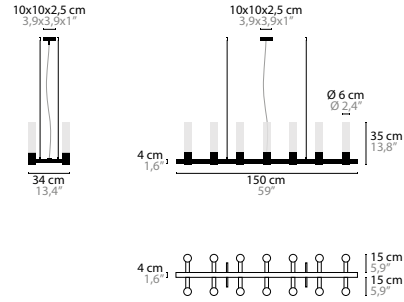

INFINITY

DESIGN BY COEN MUNSTERS

14570 H12

14572 H14

14574 H18

14571 H12

14573 H14

INFINITY H12

BASE: 12 X GU10 / 220V / MAX. 50W

14570 35CM

COLOURS 00 01 02 05 10 12 13 14 16

14571 53CM

COLOURS 00 01 02 05 10 12 13 14 16

INFINITY H14

BASE: 14 X GU10 / 220V / MAX. 50W

14572 35CM

COLOURS 00 01 02 05 10 12 13 14 16

14573 53CM

COLOURS 00 01 02 05 10 12 13 14 16

INFINITY H18

BASE: 18 X GU10 / 220V / MAX. 50W

14574 35CM + 53CM

COLOURS 00 01 02 05 10 12 13 14 16

COLOURS

GENERAL INFORMATION:

- DIMMABLE
- OTHER SIZES AND COLOURS ON REQUEST
- CRYSTAL CHAINS INCLUDED. CUSTOMER'S CHOICE WHETHER TO USE THEM

OTHER COLOURS ON REQUEST