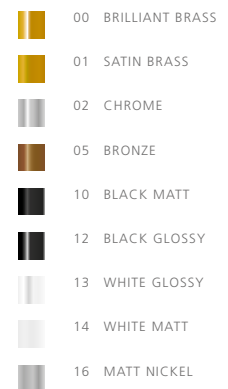

▶ OTHER COLOURS ON REQUEST

INFINITY

DESIGN BY COEN MUNSTERS

14570 H12

14572 H14

14574 H18

14571 H12

14573 H14

14572 35CM

COLOURS 00 01 02 05 10 12 13 14 16

14573 53CM

COLOURS 00 01 02 05 10 12 13 14 16

INFINITY H18

BASE: 18 X GU10 / 220V / MAX. 50W

14574 35CM + 53CM

COLOURS 00 01 02 05 10 12 13 14 16

COLOURS

GENERAL INFORMATION:

- DIMMABLE
- OTHER SIZES AND COLOURS ON REQUEST
- CRYSTAL CHAINS INCLUDED. CUSTOMER'S CHOICE WHETHER TO USE THEM

OTHER COLOURS ON REQUEST

14535 H8

14536 H12

14537 H16

14528 H1

COLOURS

-  00 BRILLIANT BRASS
-  01 SATIN BRASS
-  02 CHROME
-  05 BRONZE
-  10 BLACK MATT
-  12 BLACK GLOSSY
-  13 WHITE GLOSSY
-  14 WHITE MATT
-  16 MATT NICKEL

GENERAL INFORMATION: - DIMMABLE
 - OTHER SIZES AND COLOURS ON REQUESTS