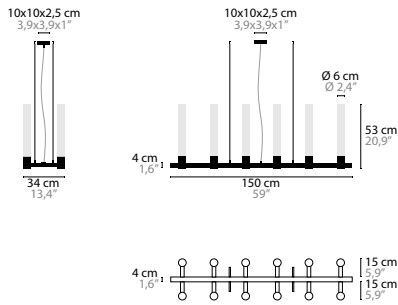

INFINITY

DESIGN BY COEN MUNSTERS

14570 H12

14572 H14

14574 H18

14571 H12

14573 H14

INFINITY H12

BASE: 12 X GU10 / 220V / MAX. 50W

14570 35CM

COLOURS 00 01 02 05 10 12 13 14 16

14571 53CM

COLOURS 00 01 02 05 10 12 13 14 16

INFINITY H14

BASE: 14 X GU10 / 220V / MAX. 50W

14572 35CM

COLOURS 00 01 02 05 10 12 13 14 16

14573 53CM

COLOURS 00 01 02 05 10 12 13 14 16

INFINITY H18

BASE: 18 X GU10 / 220V / MAX. 50W

14574 35CM + 53CM

COLOURS 00 01 02 05 10 12 13 14 16

COLOURS

GENERAL INFORMATION:

- DIMMABLE
- OTHER SIZES AND COLOURS ON REQUEST
- CRYSTAL CHAINS INCLUDED. CUSTOMER'S CHOICE WHETHER TO USE THEM

OTHER COLOURS ON REQUEST