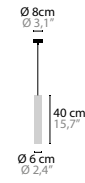

14529 H1

INFINITY H8

14535

BASE: 8 X GU10 / 220V / MAX. 50W
3 X 40 CM, 3 X 60 CM, 2 X 90 CM
COLOURS 00 01 02 05 10 12 13 14 16

INFINITY H12

14536

BASE: 12 X GU10 / 220V / MAX. 50W
4 X 40 CM, 4 X 60 CM, 4 X 90 CM
COLOURS 00 01 02 05 10 12 13 14 16

INFINITY H16

14537

BASE: 16 X GU10 / 220V / MAX. 50W
4 X 40 CM, 5 X 60 CM, 5 X 90 CM, 2 X 145 CM
COLOURS 00 01 02 05 10 12 13 14 16

INFINITY H1

14528 25 CM TUBE
14529 40 CM TUBE
14530 60 CM TUBE
14531 90 CM TUBE
14532 145 CM TUBE

BASE: 1 X GU10 / 220V / MAX. 50W
COLOURS 00 01 02 05 10 12 13 14 16
COLOURS 00 01 02 05 10 12 13 14 16
COLOURS 00 01 02 05 10 12 13 14 16
COLOURS 00 01 02 05 10 12 13 14 16
COLOURS 00 01 02 05 10 12 13 14 16

COLOURS

- 00 BRILLIANT BRASS
- 01 SATIN BRASS
- 02 CHROME
- 05 BRONZE
- 10 BLACK MATT
- 12 BLACK GLOSSY
- 13 WHITE GLOSSY
- 14 WHITE MATT
- 16 MATT NICKEL

GENERAL INFORMATION: - DIMMABLE
- OTHER SIZES AND COLOURS ON REQUESTS

OTHER COLOURS ON REQUEST