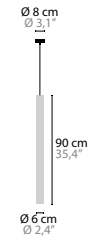

14531 H1

INFINITY H8

14535

BASE: 8 X GU10 / 220V / MAX. 50W
3 X 40 CM, 3 X 60 CM, 2 X 90 CM
COLOURS 00 01 02 05 10 12 13 14 16

INFINITY H12

14536

BASE: 12 X GU10 / 220V / MAX. 50W
4 X 40 CM, 4 X 60 CM, 4 X 90 CM
COLOURS 00 01 02 05 10 12 13 14 16

INFINITY H16

14537

BASE: 16 X GU10 / 220V / MAX. 50W
4 X 40 CM, 5 X 60 CM, 5 X 90 CM, 2 X 145 CM
COLOURS 00 01 02 05 10 12 13 14 16

INFINITY H1

14528 25 CM TUBE
14529 40 CM TUBE
14530 60 CM TUBE
14531 90 CM TUBE
14532 145 CM TUBE

BASE: 1 X GU10 / 220V / MAX. 50W
COLOURS 00 01 02 05 10 12 13 14 16
COLOURS 00 01 02 05 10 12 13 14 16
COLOURS 00 01 02 05 10 12 13 14 16
COLOURS 00 01 02 05 10 12 13 14 16
COLOURS 00 01 02 05 10 12 13 14 16

COLOURS

- 00 BRILLIANT BRASS
- 01 SATIN BRASS
- 02 CHROME
- 05 BRONZE
- 10 BLACK MATT
- 12 BLACK GLOSSY
- 13 WHITE GLOSSY
- 14 WHITE MATT
- 16 MATT NICKEL

GENERAL INFORMATION: - DIMMABLE
- OTHER SIZES AND COLOURS ON REQUESTS

OTHER COLOURS ON REQUEST