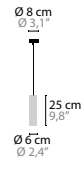

14528 H1

INFINITY H8

14535

BASE: 8 X GU10 / 220V / MAX. 50W
3 X 40 CM, 3 X 60 CM, 2 X 90 CM
COLOURS 00 01 02 05 10 12 13 14 16

INFINITY H12

14536

BASE: 12 X GU10 / 220V / MAX. 50W
4 X 40 CM, 4 X 60 CM, 4 X 90 CM
COLOURS 00 01 02 05 10 12 13 14 16

INFINITY H16

14537

BASE: 16 X GU10 / 220V / MAX. 50W
4 X 40 CM, 5 X 60 CM, 5 X 90 CM, 2 X 145 CM
COLOURS 00 01 02 05 10 12 13 14 16

INFINITY H1

14528 25 CM TUBE
14529 40 CM TUBE
14530 60 CM TUBE
14531 90 CM TUBE
14532 145 CM TUBE

BASE: 1 X GU10 / 220V / MAX. 50W
COLOURS 00 01 02 05 10 12 13 14 16
COLOURS 00 01 02 05 10 12 13 14 16
COLOURS 00 01 02 05 10 12 13 14 16
COLOURS 00 01 02 05 10 12 13 14 16
COLOURS 00 01 02 05 10 12 13 14 16

COLOURS

- 00 BRILLIANT BRASS
- 01 SATIN BRASS
- 02 CHROME
- 05 BRONZE
- 10 BLACK MATT
- 12 BLACK GLOSSY
- 13 WHITE GLOSSY
- 14 WHITE MATT
- 16 MATT NICKEL

GENERAL INFORMATION: - DIMMABLE
- OTHER SIZES AND COLOURS ON REQUESTS

OTHER COLOURS ON REQUEST