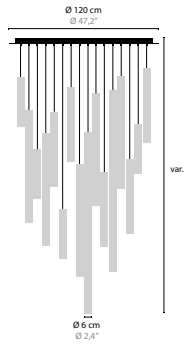

14537 H16

INFINITY H8

14535

BASE: 8 X GU10 / 220V / MAX. 50W
3 X 40 CM, 3 X 60 CM, 2 X 90 CM
COLOURS 00 01 02 05 10 12 13 14 16

INFINITY H12

14536

BASE: 12 X GU10 / 220V / MAX. 50W
4 X 40 CM, 4 X 60 CM, 4 X 90 CM
COLOURS 00 01 02 05 10 12 13 14 16

INFINITY H16

14537

BASE: 16 X GU10 / 220V / MAX. 50W
4 X 40 CM, 5 X 60 CM, 5 X 90 CM, 2 X 145 CM
COLOURS 00 01 02 05 10 12 13 14 16

INFINITY H1

14528 25 CM TUBE
14529 40 CM TUBE
14530 60 CM TUBE
14531 90 CM TUBE
14532 145 CM TUBE

BASE: 1 X GU10 / 220V / MAX. 50W
COLOURS 00 01 02 05 10 12 13 14 16
COLOURS 00 01 02 05 10 12 13 14 16
COLOURS 00 01 02 05 10 12 13 14 16
COLOURS 00 01 02 05 10 12 13 14 16
COLOURS 00 01 02 05 10 12 13 14 16

COLOURS

- 00 BRILLIANT BRASS
- 01 SATIN BRASS
- 02 CHROME
- 05 BRONZE
- 10 BLACK MATT
- 12 BLACK GLOSSY
- 13 WHITE GLOSSY
- 14 WHITE MATT
- 16 MATT NICKEL

GENERAL INFORMATION: - DIMMABLE
- OTHER SIZES AND COLOURS ON REQUESTS

OTHER COLOURS ON REQUEST