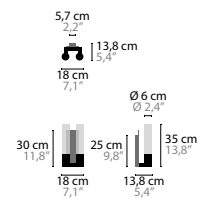

INFINITY

DESIGN BY COEN MUNSTERS

14553 H6+1

14555 H9+1

14557 H12+1

14561 H15+1

14519 W1

14523 W2