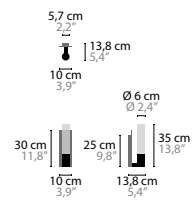

INFINITY

DESIGN BY COEN MUNSTERS

14553 H6+1

14555 H9+1

14557 H12+1

14561 H15+1

14519 W1

14523 W2