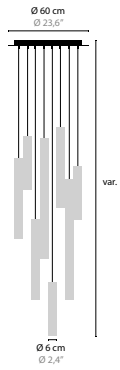

14535 H8

INFINITY H8

14535

BASE: 8 X GU10 / 220V / MAX. 50W
3 X 40 CM, 3 X 60 CM, 2 X 90 CM
COLOURS 00 01 02 05 10 12 13 14 16

INFINITY H12

14536

BASE: 12 X GU10 / 220V / MAX. 50W
4 X 40 CM, 4 X 60 CM, 4 X 90 CM
COLOURS 00 01 02 05 10 12 13 14 16

INFINITY H16

14537

BASE: 16 X GU10 / 220V / MAX. 50W
4 X 40 CM, 5 X 60 CM, 5 X 90 CM, 2 X 145 CM
COLOURS 00 01 02 05 10 12 13 14 16

INFINITY H1

14528 25 CM TUBE
14529 40 CM TUBE
14530 60 CM TUBE
14531 90 CM TUBE
14532 145 CM TUBE

BASE: 1 X GU10 / 220V / MAX. 50W
COLOURS 00 01 02 05 10 12 13 14 16
COLOURS 00 01 02 05 10 12 13 14 16
COLOURS 00 01 02 05 10 12 13 14 16
COLOURS 00 01 02 05 10 12 13 14 16
COLOURS 00 01 02 05 10 12 13 14 16

COLOURS

- 00 BRILLIANT BRASS
- 01 SATIN BRASS
- 02 CHROME
- 05 BRONZE
- 10 BLACK MATT
- 12 BLACK GLOSSY
- 13 WHITE GLOSSY
- 14 WHITE MATT
- 16 MATT NICKEL

GENERAL INFORMATION: - DIMMABLE
- OTHER SIZES AND COLOURS ON REQUESTS

OTHER COLOURS ON REQUEST