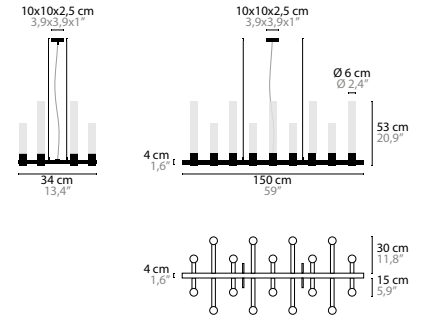

INFINITY

DESIGN BY COEN MUNSTERS

14570 H12

14572 H14

14574 H18

14571 H12

14573 H14

INFINITY H12

BASE: 12 X GU10 / 220V / MAX. 50W

14570 35CM

COLOURS 00 01 02 05 10 12 13 14 16

14571 53CM

COLOURS 00 01 02 05 10 12 13 14 16

INFINITY H14

BASE: 14 X GU10 / 220V / MAX. 50W

14572 35CM

COLOURS 00 01 02 05 10 12 13 14 16

14573 53CM

COLOURS 00 01 02 05 10 12 13 14 16

INFINITY H18

BASE: 18 X GU10 / 220V / MAX. 50W

14574 35CM + 53CM

COLOURS 00 01 02 05 10 12 13 14 16

COLOURS

GENERAL INFORMATION:

- DIMMABLE
- OTHER SIZES AND COLOURS ON REQUEST
- CRYSTAL CHAINS INCLUDED. CUSTOMER'S CHOICE WHETHER TO USE THEM

OTHER COLOURS ON REQUEST