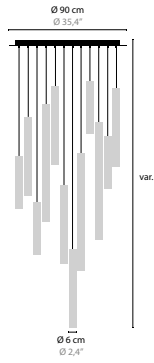

14536 H12

INFINITY H8

14535

BASE: 8 X GU10 / 220V / MAX. 50W
3 X 40 CM, 3 X 60 CM, 2 X 90 CM
COLOURS 00 01 02 05 10 12 13 14 16

INFINITY H12

14536

BASE: 12 X GU10 / 220V / MAX. 50W
4 X 40 CM, 4 X 60 CM, 4 X 90 CM
COLOURS 00 01 02 05 10 12 13 14 16

INFINITY H16

14537

BASE: 16 X GU10 / 220V / MAX. 50W
4 X 40 CM, 5 X 60 CM, 5 X 90 CM, 2 X 145 CM
COLOURS 00 01 02 05 10 12 13 14 16

INFINITY H1

14528 25 CM TUBE
14529 40 CM TUBE
14530 60 CM TUBE
14531 90 CM TUBE
14532 145 CM TUBE

BASE: 1 X GU10 / 220V / MAX. 50W
COLOURS 00 01 02 05 10 12 13 14 16
COLOURS 00 01 02 05 10 12 13 14 16
COLOURS 00 01 02 05 10 12 13 14 16
COLOURS 00 01 02 05 10 12 13 14 16
COLOURS 00 01 02 05 10 12 13 14 16

COLOURS

- 00 BRILLIANT BRASS
- 01 SATIN BRASS
- 02 CHROME
- 05 BRONZE
- 10 BLACK MATT
- 12 BLACK GLOSSY
- 13 WHITE GLOSSY
- 14 WHITE MATT
- 16 MATT NICKEL

GENERAL INFORMATION: - DIMMABLE
- OTHER SIZES AND COLOURS ON REQUESTS

OTHER COLOURS ON REQUEST