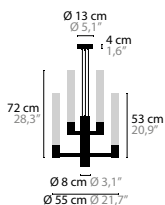

INFINITY

DESIGN BY COEN MUNSTERS

14556 H9+1

INFINITY H6+1

BASE: 7 X GU10 / 220V / MAX. 50W

14553 35CM

COLOURS 00 01 02 05 10 12 13 14 16

14554 53CM

COLOURS 00 01 02 05 10 12 13 14 16

INFINITY H9+1

BASE: 10 X GU10 / 220V / MAX. 50W

14555 35CM

COLOURS 00 01 02 05 10 12 13 14 16

14556 53CM

COLOURS 00 01 02 05 10 12 13 14 16

INFINITY H12+1

BASE: 13 X GU10 / 220V / MAX. 50W

14557 35CM

COLOURS 00 01 02 05 10 12 13 14 16

14558 53CM

COLOURS 00 01 02 05 10 12 13 14 16

INFINITY H15+1

BASE: 16 X GU10 / 220V / MAX. 50W

14561 35CM

COLOURS 00 01 02 05 10 12 13 14 16

14563 53CM

COLOURS 00 01 02 05 10 12 13 14 16

INFINITY W1

BASE: 1 X GU10 / 220V / MAX. 50W

14519 35CM

COLOURS 00 01 02 05 10 12 13 14 16

14521 53CM

COLOURS 00 01 02 05 10 12 13 14 16

INFINITY W2

BASE: 2 X GU10 / 220V / MAX. 50W

14523 35CM

COLOURS 00 01 02 05 10 12 13 14 16

14525 53CM

COLOURS 00 01 02 05 10 12 13 14 16

COLOURS

GENERAL INFORMATION:

- DIMMABLE
- OTHER SIZES AND COLOURS ON REQUEST
- CRYSTAL CHAINS INCLUDED. CUSTOMER'S CHOICE WHETHER TO USE THEM (14553/14554/14555/14556/14557/14558/14561/14563/14519/14521/14523/14525)

▶ OTHER COLOURS ON REQUEST