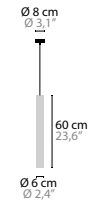

14530 H1

INFINITY H8

14535

BASE: 8 X GU10 / 220V / MAX. 50W
3 X 40 CM, 3 X 60 CM, 2 X 90 CM
COLOURS 00 01 02 05 10 12 13 14 16

INFINITY H12

14536

BASE: 12 X GU10 / 220V / MAX. 50W
4 X 40 CM, 4 X 60 CM, 4 X 90 CM
COLOURS 00 01 02 05 10 12 13 14 16

INFINITY H16

14537

BASE: 16 X GU10 / 220V / MAX. 50W
4 X 40 CM, 5 X 60 CM, 5 X 90 CM, 2 X 145 CM
COLOURS 00 01 02 05 10 12 13 14 16

INFINITY H1

14528 25 CM TUBE
14529 40 CM TUBE
14530 60 CM TUBE
14531 90 CM TUBE
14532 145 CM TUBE

BASE: 1 X GU10 / 220V / MAX. 50W
COLOURS 00 01 02 05 10 12 13 14 16
COLOURS 00 01 02 05 10 12 13 14 16
COLOURS 00 01 02 05 10 12 13 14 16
COLOURS 00 01 02 05 10 12 13 14 16
COLOURS 00 01 02 05 10 12 13 14 16

COLOURS

- 00 BRILLIANT BRASS
- 01 SATIN BRASS
- 02 CHROME
- 05 BRONZE
- 10 BLACK MATT
- 12 BLACK GLOSSY
- 13 WHITE GLOSSY
- 14 WHITE MATT
- 16 MATT NICKEL

GENERAL INFORMATION: - DIMMABLE
- OTHER SIZES AND COLOURS ON REQUESTS

OTHER COLOURS ON REQUEST