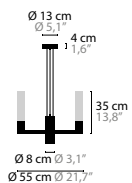

INFINITY

DESIGN BY COEN MUNSTERS

14553 H6+1