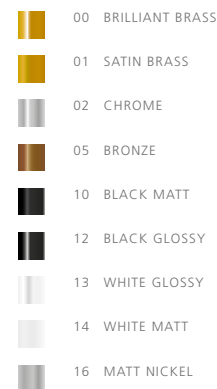

14519 35CM

COLOURS 00 01 02 05 10 12 13 14 16

14521 53CM

COLOURS 00 01 02 05 10 12 13 14 16

INFINITY W2

BASE: 2 X GU10 / 220V / MAX. 50W

14523 35CM

COLOURS 00 01 02 05 10 12 13 14 16

14525 53CM

COLOURS 00 01 02 05 10 12 13 14 16

COLOURS

GENERAL INFORMATION:

- DIMMABLE
- OTHER SIZES AND COLOURS ON REQUEST
- CRYSTAL CHAINS INCLUDED. CUSTOMER'S CHOICE WHETHER TO USE THEM (14553/14554/14555/14556/14557/14558/14561/14563/14519/14521/14523/14525)

▶ OTHER COLOURS ON REQUEST

INFINITY

DESIGN BY COEN MUNSTERS

14570 H12

14572 H14

14574 H18

14571 H12

14573 H14

COLOURS

-  00 BRILLIANT BRASS
-  01 SATIN BRASS
-  02 CHROME
-  05 BRONZE
-  10 BLACK MATT
-  12 BLACK GLOSSY
-  13 WHITE GLOSSY
-  14 WHITE MATT
-  16 MATT NICKEL

GENERAL INFORMATION: - DIMMABLE
 - OTHER SIZES AND COLOURS ON REQUESTS