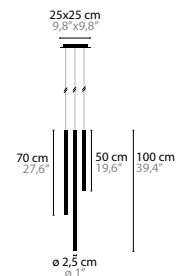

GLOW

DESIGN BY COEN MUNSTERS

11060 W2

11070 W2 XL

11005 H1

11010 H1

11020 H1

11030 H1

11040 H1

11050 H3

11052 H8

GLOW W2

BASE: 2 X LED 6W / 3000K / 1618LM

11060

COLOURS 00 01 02 05 16 32

GLOW W2 XL

BASE: 2 X LED 6W / 3000K / 1618LM

11070

COLOURS 00 01 02 05 16 32

GLOW H1

BASE: 1 X LED 6W / 3000K / 809LM

11005 50 CM TUBE

COLOURS 00 01 02 05 16 32

11010 70 CM TUBE

COLOURS 00 01 02 05 16 32

11020 100 CM TUBE

COLOURS 00 01 02 05 16 32

11030 130 CM TUBE

COLOURS 00 01 02 05 16 32

11040 185 CM TUBE

COLOURS 00 01 02 05 16 32

GLOW H3

BASE: 3 X LED 6W / 3000K / 2427LM

11050

COLOURS 00 01 02 05 16 32

GLOW H8

BASE: 8 X LED 6W / 3000K / 6472LM

11052

COLOURS 00 01 02 05 16 32

COLOURS

- 00 BRILLIANT BRASS
- 01 SATIN BRASS
- 02 CHROME
- 05 BRONZE
- 16 MATT NICKEL
- 32 BLACK STRUCTURE

GENERAL INFORMATION: - DIMMABLE

▷ OTHER COLOURS ON REQUEST