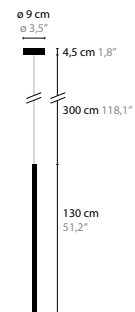

GLOW

DESIGN BY COEN MUNSTERS

11060 W2

11070 W2 XL

11005 H1

11010 H1

11020 H1

11030 H1

11040 H1

11050 H3

11052 H8

GLOW W2

BASE: 2 X LED 6W / 3000K / 1618LM

11060

COLOURS 00 01 02 05 16 32

GLOW W2 XL

BASE: 2 X LED 6W / 3000K / 1618LM

11070

COLOURS 00 01 02 05 16 32

GLOW H1

BASE: 1 X LED 6W / 3000K / 809LM

11005 50 CM TUBE

COLOURS 00 01 02 05 16 32

11010 70 CM TUBE

COLOURS 00 01 02 05 16 32

11020 100 CM TUBE

COLOURS 00 01 02 05 16 32

11030 130 CM TUBE

COLOURS 00 01 02 05 16 32

11040 185 CM TUBE

COLOURS 00 01 02 05 16 32

GLOW H3

BASE: 3 X LED 6W / 3000K / 2427LM

11050

COLOURS 00 01 02 05 16 32

GLOW H8

BASE: 8 X LED 6W / 3000K / 6472LM

11052

COLOURS 00 01 02 05 16 32

COLOURS

- 00 BRILLIANT BRASS
- 01 SATIN BRASS
- 02 CHROME
- 05 BRONZE
- 16 MATT NICKEL
- 32 BLACK STRUCTURE

GENERAL INFORMATION: - DIMMABLE

▷ OTHER COLOURS ON REQUEST