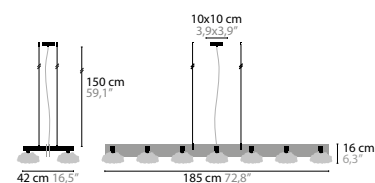

10770 / 10771 / 10772 H10

10780 / 10781 / 10782 H14

FROM AMSTERDAM H1

BASE: 1 X G9 / 220V / MAX. 40W

10710	CLEAR GLASS	COLOURS	00 01 02 05 10 12 16
10711	SILVER GLASS	COLOURS	00 01 02 05 10 12 16
10712	GOLD GLASS	COLOURS	00 01 02 05 10 12 16