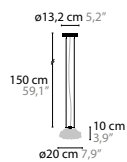

FLOWERS FROM AMSTERDAM

DESIGN BY COEN MUNSTERS

10710 / 10711 / 10712 H1