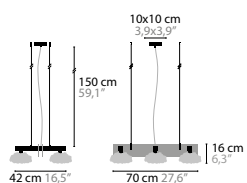

10770 / 10771 / 10772 H10

10780 / 10781 / 10782 H14

FROM AMSTERDAM H1

BASE: 1 X G9 / 220V / MAX. 40W

10710	CLEAR GLASS	COLOURS	00 01 02 05 10 12 16
10711	SILVER GLASS	COLOURS	00 01 02 05 10 12 16
10712	GOLD GLASS	COLOURS	00 01 02 05 10 12 16