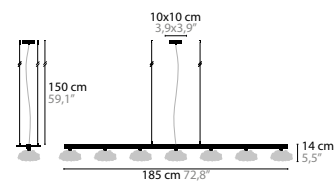

10740 / 10741 / 10742 H7