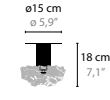

10880 / 10881 / 10882 C2 XL