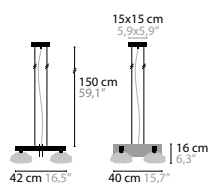

10750 / 10751 / 10752 H4