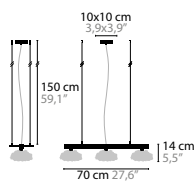

10720 / 10721 / 10722 H3