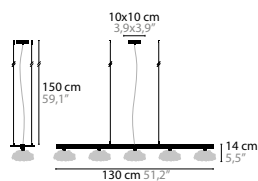

10730 / 10731 / 10732 H5