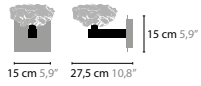

10810 / 10811 / 10812 W1