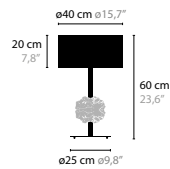

10840 / 10841 / 10842 T1

FLOWERS FROM AMSTERDAM H14 BASE: 14 X G9 / 220V / MAX. 40W

10780	CLEAR GLASS	COLOURS	00 01 02 05 10 12 16
10781	SILVER GLASS	COLOURS	00 01 02 05 10 12 16
10782	GOLD GLASS	COLOURS	00 01 02 05 10 12 16