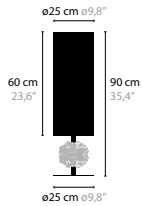

10870 / 10871 / 10872 C2

10880 / 10881 / 10882 C2 XL

10830 / 10831 / 10832 T1H