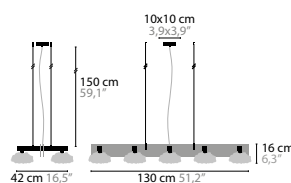

10770 / 10771 / 10772 H10

10780 / 10781 / 10782 H14

FROM AMSTERDAM H1

BASE: 1 X G9 / 220V / MAX. 40W

10710	CLEAR GLASS	COLOURS	00 01 02 05 10 12 16
10711	SILVER GLASS	COLOURS	00 01 02 05 10 12 16
10712	GOLD GLASS	COLOURS	00 01 02 05 10 12 16