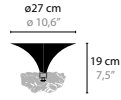

10860 / 10861 / 10862 C2C