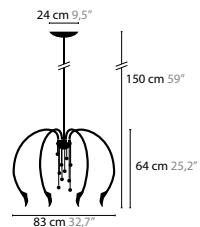

CHILL OUT

DESIGN BY COEN MUNSTERS

10310 / 10311 H6