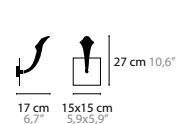

10380 C5

10360 W1

CHILL OUT H6 BASE: 6 X G9 / 220V / MAX. 40W

10310 WITHOUT CRYSTAL COLOURS 00 01 02 05 10 12 16
10311 WITH 10 SWAROVSKI® STRASS® BALLS COLOURS 00 01 02 05 10 12 16

CHILL OUT H8 BASE: 8 X G9 / 220V / MAX. 40W