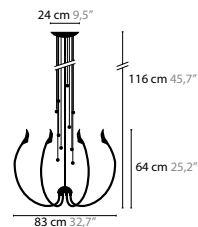

10316 / 10317 H6