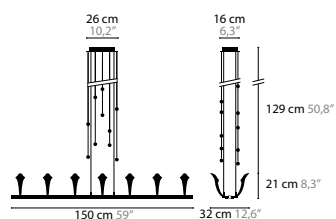

10380 C5

10360 W1

CHILL OUT H6 BASE: 6 X G9 / 220V / MAX. 40W

10310 WITHOUT CRYSTAL COLOURS 00 01 02 05 10 12 16
10311 WITH 10 SWAROVSKI® STRASS® BALLS COLOURS 00 01 02 05 10 12 16

CHILL OUT H8 BASE: 8 X G9 / 220V / MAX. 40W