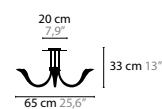

10380 C5

10360 W1

CHILL OUT H6 BASE: 6 X G9 / 220V / MAX. 40W

10310 WITHOUT CRYSTAL COLOURS 00 01 02 05 10 12 16
10311 WITH 10 SWAROVSKI® STRASS® BALLS COLOURS 00 01 02 05 10 12 16

CHILL OUT H8 BASE: 8 X G9 / 220V / MAX. 40W