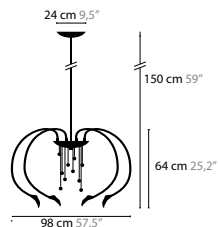

10322 / 10323 H8