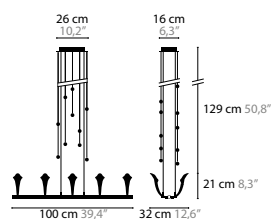

10334 / 10335 H10