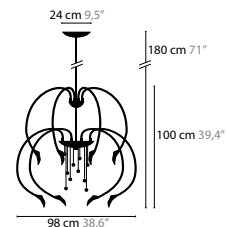

10328 / 10329 H12