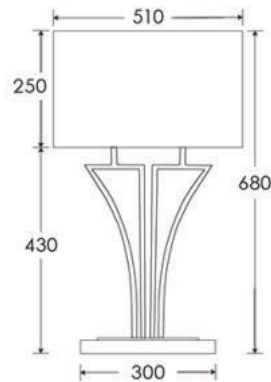

HEATHFIELD & CO

PRODUCT SPECIFICATION SHEET

Table Lamp | YVES NICKEL

LAMP BASE

Material: Metal
Finish shown: Polished Nickel
Code: TL-YVES-PLNL

LAMPSHADE AS SHOWN

20" Oval Ivory Satin
Shade code: SH-20-OVAL-YVE
Shade lining: Gold PVC

FLEX

1.5 metres of Old Silver twisted flex. Alternative colours can be specified from our collection.

SWITCHING & PLUG

Black 13 AMP UK plug & inline switch.
Alternative plug types available.

BASE WEIGHT

2.7 kg approx.

LAMPING

2 x E27 Lampholder - 60W max. LED bulb recommended.

WARRANTY

12 Months

FINISHING NOTE

All metalwork is handcrafted and may vary from piece to piece with slight variation in finish and detailing.

CLEANING INSTRUCTIONS

The finishes on this luminaire only require regular cleaning with a soft dry duster. Abrasive or chemical cleaners may harm the finish and should not be used. Shade to be dusted with a clean dry cloth.

Dimensions in mm and approximate

H&CO

Decorative lighting
for beautiful spaces

www.heathfield.co.uk | + 44 (0) 1732 350450 | sales@heathfield.co.uk
Unit 1, Priory Road, Tonbridge, Kent, TN9 2AF, United Kingdom