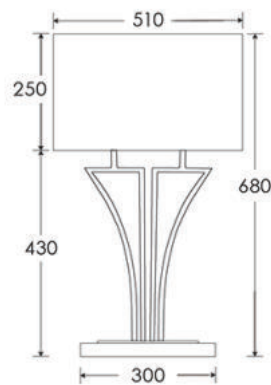

HEATHFIELD & CO

PRODUCT SPECIFICATION SHEET

Table Lamp | YVES ANTIQUE BRASS

LAMP BASE

Material: Metal
Finish shown: Antique Brass
Code: TL-YVES-ABRS

LAMPSHADE AS SHOWN

20" Oval Mocha Satin
Shade code: SH-20-OVAL-YVE
Shade lining: Gold PVC

FLEX

1.5 metres of Antique Gold twisted flex.
Alternative colours can be specified from our collection.

SWITCHING & PLUG

Black 13 AMP UK plug & inline switch.
Alternative plug types available.

BASE WEIGHT

2.7 kg approx.

LAMPING

2 x E27 Lampholder - 60W max. LED bulb recommended.

WARRANTY

12 Months

FINISHING NOTE

All metalwork is handcrafted and may vary from piece to piece with slight variation in finish and detailing.

CLEANING INSTRUCTIONS

The finishes on this luminaire only require regular cleaning with a soft dry duster. Abrasive or chemical cleaners may harm the finish and should not be used. Shade to be dusted with a clean dry cloth.

Dimensions in mm and approximate

H&CO

Decorative lighting
for beautiful spaces

www.heathfield.co.uk | +44 (0) 1732 350450 | sales@heathfield.co.uk
Unit 1, Priory Road, Tonbridge, Kent, TN9 2AF, United Kingdom