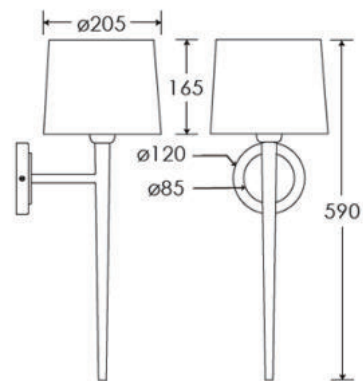

HEATHFIELD & CO

PRODUCT SPECIFICATION SHEET

Wall Light | VELETTO

WALL LIGHT

Material: Metal
Finish shown: Black Satin and Brushed Brass
Code: WL-VELE-BABR-SBLK

LAMPSHADE AS SHOWN

8" Roman Drum Praline Satin
Shade code: SH-08-RMDR
Shade lining: Prosecco PVC

SWITCHING & PLUG

Hardwired

WEIGHT

0.4 kg approx.

LAMPING

1 x E27 Lampholder - 40W max. LED bulb recommended.

FIXING NOTE

It is the buyer's responsibility to ensure that suitable fixings are used.

Dimensions in mm and approximate

H&CO

Decorative lighting
for beautiful spaces

www.heathfield.co.uk | + 44 (0) 1732 350450 | sales@heathfield.co.uk

Unit 1, Priory Road, Tonbridge, Kent, TN9 2AF, United Kingdom