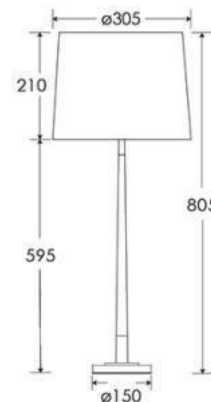

HEATHFIELD & CO

PRODUCT SPECIFICATION SHEET

Table Lamp | VELETO LARGE

LAMP BASE

Material: Metal
Finish shown: Satin Black & Brushed Brass
Code: TL-VELE-BABR-SBLK-LRG

LAMPSHADE AS SHOWN

12" Roman Drum Praline Satin
Shade code: SH-12-RMDR
Shade lining: Prosecco PVC

FLEX

1.5 metres of Black PVC flex. Alternative colours can be specified from our collection.

SWITCHING & PLUG

Black 13 AMP UK plug & inline switch.
Alternative plug types available.

BASE WEIGHT

2.8 kg approx.

LAMPING

1 x E27 Lampholder - 60W max. LED bulb recommended.

WARRANTY

12 Months

FINISHING NOTE

All metalwork is handcrafted and may vary from piece to piece with slight variation in finish and detailing.

CLEANING INSTRUCTIONS

The finishes on this luminaire only require regular cleaning with a soft dry duster. Abrasive or chemical cleaners may harm the finish and should not be used. Shade to be dusted with a clean dry cloth.

Dimensions in mm and approximate

H&CO

Decorative lighting
for beautiful spaces

www.heathfield.co.uk | + 44 (0) 1732 350450 | sales@heathfield.co.uk
Unit 1, Priory Road, Tonbridge, Kent, TN9 2AF, United Kingdom