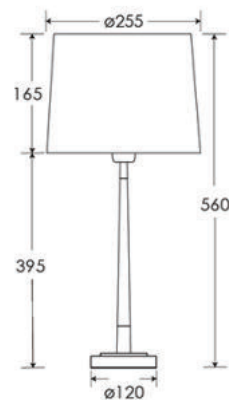

H E A T H F I E L D & C O

PRODUCT SPECIFICATION SHEET

Table Lamp | VELETTO MEDIUM

LAMP BASE

Material: Metal
Finish shown: Satin Black & Brushed Brass
Code: TL-VELE-BABR-SBLK-MED

LAMPSHADE AS SHOWN

8" Roman Drum Praline Satin
Shade code: SH-08-RMDR
Shade lining: Prosecco PVC

FLEX

1.5 metres of Black PVC flex. Alternative colours can be specified from our collection.

SWITCHING & PLUG

Black 13 AMP UK plug & inline switch.
Alternative plug types available.

BASE WEIGHT

1.7 kg approx.

LAMPING

1 x E27 Lampholder - 60W max. LED bulb recommended.

WARRANTY

12 Months

FINISHING NOTE

All metalwork is handcrafted and may vary from piece to piece with slight variation in finish and detailing.

CLEANING INSTRUCTIONS

The finishes on this luminaire only require regular cleaning with a soft dry duster. Abrasive or chemical cleaners may harm the finish and should not be used. Shade to be dusted with a clean dry cloth.

Dimensions in mm and approximate

H&CO

Decorative lighting
for beautiful spaces

www.heathfield.co.uk | + 44 (0) 1732 350450 | sales@heathfield.co.uk

Unit 1, Priory Road, Tonbridge, Kent, TN9 2AF, United Kingdom