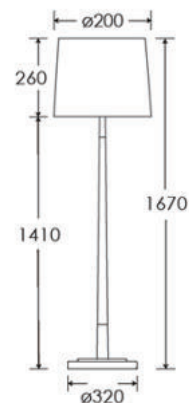

HEATHFIELD & CO

PRODUCT SPECIFICATION SHEET

Floor Lamp | VELETTO

LAMP BASE

Material: Metal
Finish shown: Satin Black & Brushed Brass
Code: FL-VELE-BABR-SBLK

LAMPSHADE AS SHOWN

16" Roman Drum Praline Satin
Shade code: SH-16-RMDR
Shade lining: Prosecco PVC

FLEX

1.5 metres of Black PVC flex. Alternative colours can be specified from our collection.

SWITCHING & PLUG

Black 13 AMP UK plug & inline switch.
Alternative plug types available.

BASE WEIGHT

8.0 kg approx.

LAMPING

1 x E27 Lampholder - 80W max. LED bulb recommended.

WARRANTY

12 Months

FINISHING NOTE

All metalwork is handcrafted and may vary from piece to piece with slight variation in finish and detailing.

CLEANING INSTRUCTIONS

The finishes on this luminaire only require regular cleaning with a soft dry duster. Abrasive or chemical cleaners may harm the finish and should not be used. Shade to be dusted with a clean dry cloth.

Dimensions in mm and approximate

H&CO

Decorative lighting
for beautiful spaces

www.heathfield.co.uk | +44 (0) 1732 350450 | sales@heathfield.co.uk

Unit 1, Priory Road, Tonbridge, Kent, TN9 2AF, United Kingdom