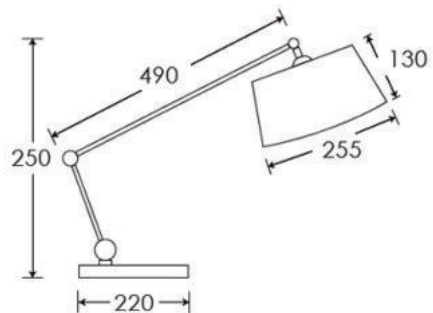

Dimensions in mm
and approximate
This product is adjustable

H&CO

Decorative lighting
for beautiful spaces

www.heathfield.co.uk | + 44 (0) 1732 350450 | sales@heathfield.co.uk
Unit 1, Priory Road, Tonbridge, Kent, TN9 2AF, United Kingdom