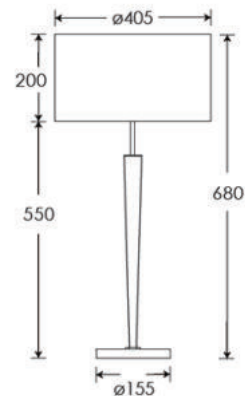

H E A T H F I E L D & C O

PRODUCT SPECIFICATION SHEET

Table Lamp | TORCHERE NICKEL

LAMP BASE

Material: Metal
Finish shown: Polished Nickel
Code: TL-TORC-PLNL

LAMPSHADE AS SHOWN

16" Thin Drum Ivory silk
Shade code: SH-16-THDR
Shade lining: Kiwi Silk

FLEX

1.5 metres of Black PVC flex. Alternative colours can be specified from our collection.

SWITCHING & PLUG

Black 13 AMP UK plug & inline switch.
Alternative plug types available.

BASE WEIGHT

2.0 kg approx.

LAMPING

1 x E27 Lampholder - 60W max. LED bulb recommended.

WARRANTY

12 Months

FINISHING NOTE

All metalwork is handcrafted and may vary from piece to piece with slight variation in finish and detailing.

CLEANING INSTRUCTIONS

The finishes on this luminaire only require regular cleaning with a soft dry duster. Abrasive or chemical cleaners may harm the finish and should not be used. Shade to be dusted with a clean dry cloth.

Dimensions in mm and approximate

H&Co

Decorative lighting
for beautiful spaces

www.heathfield.co.uk | + 44 (0) 1732 350450 | sales@heathfield.co.uk
Unit 1, Priory Road, Tonbridge, Kent, TN9 2AF, United Kingdom