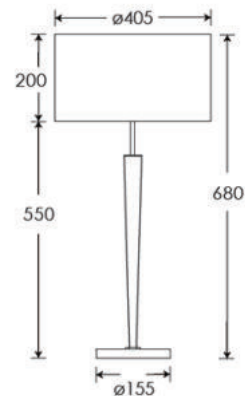

HEATHFIELD & CO

PRODUCT SPECIFICATION SHEET

Table Lamp | TORCHERE ANTIQUE BRASS

LAMP BASE

Material: Metal
Finish shown: Antique Brass
Code: TL-TORC-ABRS

LAMPSHADE AS SHOWN

16" Thin Drum Black Satin
Shade code: SH-16-THDR
Shade lining: Gold PVC

FLEX

1.5 metres of Black PVC flex. Alternative colours can be specified from our collection.

SWITCHING & PLUG

Black 13 AMP UK plug & inline switch.
Alternative plug types available.

BASE WEIGHT

2.0 kg approx.

LAMPING

1 x E27 Lampholder - 60W max. LED bulb recommended.

WARRANTY

12 Months

FINISHING NOTE

All metalwork is handcrafted and may vary from piece to piece with slight variation in finish and detailing.

CLEANING INSTRUCTIONS

The finishes on this luminaire only require regular cleaning with a soft dry duster. Abrasive or chemical cleaners may harm the finish and should not be used. Shade to be dusted with a clean dry cloth.

Dimensions in mm and approximate

H&CO

Decorative lighting
for beautiful spaces

www.heathfield.co.uk | + 44 (0) 1732 350450 | sales@heathfield.co.uk
Unit 1, Priory Road, Tonbridge, Kent, TN9 2AF, United Kingdom