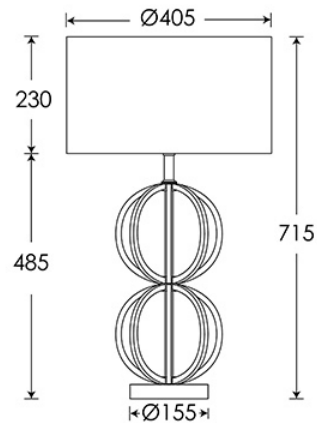

HEATHFIELD & CO

PRODUCT SPECIFICATION SHEET

Table Lamp | ROLLO ANTIQUE BRONZE

LAMP BASE

Material: Metal
Finish shown: Antique Bronze
Code: TL-ROLL-2018-ABRZ

LAMPSHADE AS SHOWN

16" Flat Drum Oyster Glaze Linen
Shade code: SH-16-FLDR
Shade lining: White PVC

FLEX

1.5 metres of Black twisted flex. Alternative colours can be specified from our collection.

SWITCHING & PLUG

Black 13 AMP UK plug & inline switch.
Alternative plug types available.

BASE WEIGHT

3.5 kg approx.

LAMPING

1 x E27 Lampholder - 60W max. LED bulb recommended.

WARRANTY

12 Months

FINISHING NOTE

All metalwork is handcrafted and may vary from piece to piece with slight variation in finish and detailing.

CLEANING INSTRUCTIONS

The finishes on this luminaire only require regular cleaning with a soft dry duster. Abrasive or chemical cleaners may harm the finish and should not be used. Shade to be dusted with a clean dry cloth.

Dimensions in mm and approximate.

H&CO

Decorative lighting
for beautiful spaces

www.heathfield.co.uk | + 44 (0) 1732 350450 | sales@heathfield.co.uk

Unit 1, Priory Road, Tonbridge, Kent, TN9 2AF, United Kingdom