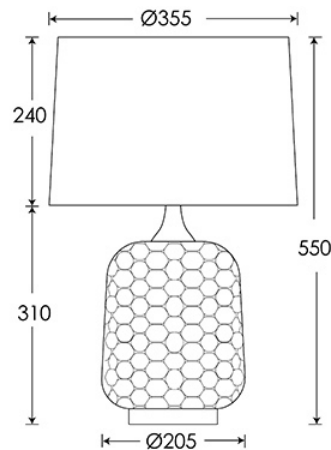

HEATHFIELD & CO

PRODUCT SPECIFICATION SHEET

Table Lamp | RISCO SMOKE

LAMP BASE

Material: Glass
Finish shown: Smoke
Metalwork: Satin Brass
Code: TL-RISC-SBRS-SMOK

LAMPSHADE AS SHOWN

14" Roman Drum Gunmetal Glaze Linen
Shade code: SH-14-RMDR
Shade lining: Prosecco PVC

FLEX

1.5 metres of Black twisted flex. Alternative colours can be specified from our collection.

SWITCHING & PLUG

Black 13 AMP UK plug & inline switch.
Alternative plug types available.

BASE WEIGHT

1.5 kg approx.

LAMPING

1 x E27 Lampholder - 60W max. LED bulb recommended.

WARRANTY

12 Months

FINISHING NOTE

All our glasswork is hand blown and will vary from piece to piece - variations in form and proportion. Colour formation, pattern and finishing details are unique to each lamp and it is part of the charm that no two products are exactly the same.

CLEANING INSTRUCTIONS

The finishes on this luminaire only require regular cleaning with a soft dry duster. Abrasive or chemical cleaners may harm the finish and should not be used. Shade to be dusted with a clean dry cloth.

Dimensions in mm and approximate.

H&CO

Decorative lighting
for beautiful spaces

www.heathfield.co.uk | + 44 (0) 1732 350450 | sales@heathfield.co.uk

Unit 1, Priory Road, Tonbridge, Kent, TN9 2AF, United Kingdom