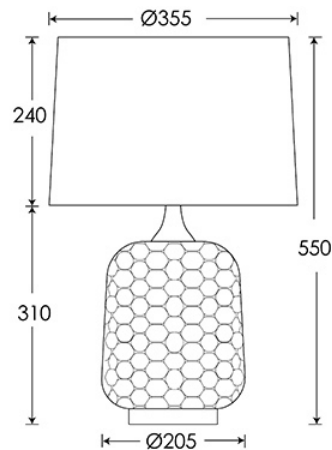

HEATHFIELD & CO

PRODUCT SPECIFICATION SHEET

Table Lamp | RISCO OLIVE

LAMP BASE

Material: Glass
Finish shown: Olive
Metalwork: Satin Brass
Code: TL-RISC-SBRS-OLIV

LAMPSHADE AS SHOWN

14" Roman Drum Oyster Glaze Linen
Shade code: SH-14-RMDR
Shade lining: Prosecco PVC

FLEX

1.5 metres of Black twisted flex. Alternative colours can be specified from our collection.

SWITCHING & PLUG

Black 13 AMP UK plug & inline switch.
Alternative plug types available.

BASE WEIGHT

1.5 kg approx.

LAMPING

1 x E27 Lampholder - 60W max. LED bulb recommended.

WARRANTY

12 Months

FINISHING NOTE

All our glasswork is hand blown and will vary from piece to piece - variations in form and proportion. Colour formation, pattern and finishing details are unique to each lamp and it is part of the charm that no two products are exactly the same.

CLEANING INSTRUCTIONS

The finishes on this luminaire only require regular cleaning with a soft dry duster. Abrasive or chemical cleaners may harm the finish and should not be used. Shade to be dusted with a clean dry cloth.

Dimensions in mm and approximate.

H&CO

Decorative lighting
for beautiful spaces

www.heathfield.co.uk | + 44 (0) 1732 350450 | sales@heathfield.co.uk

Unit 1, Priory Road, Tonbridge, Kent, TN9 2AF, United Kingdom